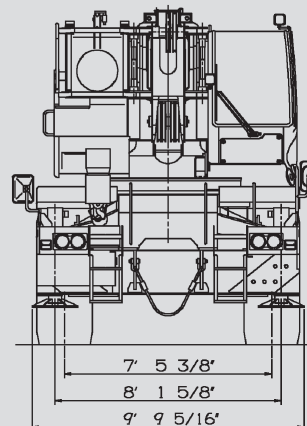

50 t Rough Terrain Crane

Carry Decks

Boom Trucks

Rough Terrain Cranes

All Terrain Cranes

Truck Cranes

Crawler Cranes

Access Platforms

Fork Lifts