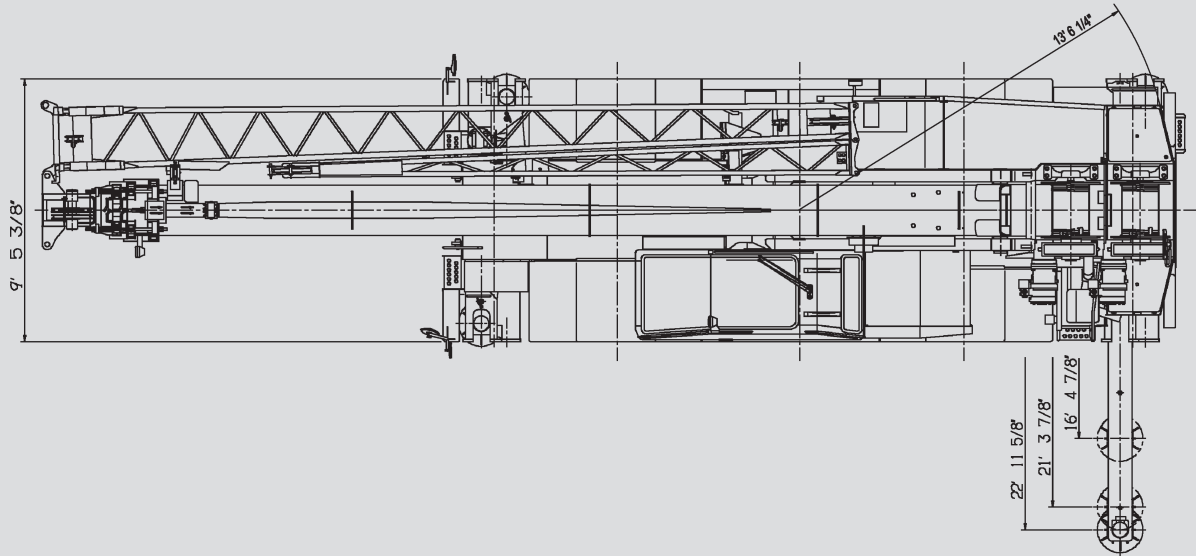

50 t Rough Terrain Crane

Carry Decks

Boom Trucks

Rough Terrain Cranes

All Terrain Cranes

Truck Cranes

Crawler Cranes

Access Platforms

Fork Lifts

Working range

   								
33.5-108.3 ft		fix		22'11.7" x 22'11.6"		360°		
100%								
ft	33.5	46	58	71	83	96	108.3	ft
10	100	48.5	47	41				10
12	77	48.5	47	41	36.6			12
15	67.2	48.5	47	41	36.6	30.4		15
20	52.7	48.5	42.7	36.4	31.1	27.5	20	20
25	36.5	43	37.5	32	26.9	23.7	20	25
30		33.7	33.2	28.6	23.6	20.7	19.1	30
35		25.3	26.1	25.5	20.9	18.4	16.7	35
40			20.7	20.9	18.5	16.4	14.7	40
45			16.7	17	16.5	14.8	13.2	45
50			13.7	14.1	13.9	13.4	11.9	50
55				11.7	11.9	11.6	10.8	55
60				10	10.2	10	9.7	60
65					8.7	8.7	8.7	65
70					7.3	7.3	7.6	70
75					6.3	6.35	6.6	75
80						5.4	5.7	80
85						4.75	4.9	85
90							4.15	90
95							3.65	95
100							3.15	100

Call us (888) 972-7263

50 t | Rough Terrain Crane

				
108.3 ft	28.9/50 ft	fix	22'11.7" x 22'11.6"	360°
100%				

°	ft	28.9 5°	ft	28.9 25°	ft	28.9 45°	ft	50 5°	ft	50 25°	ft	50 45°	°
80	19	9.9	28.5	8.15	35.4	6	24.9	5.9	40.7	4	52.8	2.85	80
75	31.5	9.9	40	7.2	46.9	5.7	39.4	5.9	54.5	3.5	65.3	2.55	75
70	43.6	8.6	51.5	6.3	57.4	5.3	52.8	4.9	67.3	3.1	76.8	2.4	70
65	55.1	6.9	62.3	5.5	67.3	4.85	65.9	4.1	79.4	2.85	87.6	2.3	65
60	65.9	5.8	72.5	4.8	76.4	4.4	78.4	3.5	90.9	2.65	97.4	2.2	60
55	76.1	4.9	82	4.15	85.3	3.95	90.2	3	101.1	2.35	106.6	2.1	55
50	85.6	4.1	90.6	3.7	93.2	3.5	100.7	2.65	110.6	2.15	114.5	1.95	50
45	94.2	3.5	98.4	3.1	100.1	2.85	110.6	2.25	119.1	1.95	121.7	1.8	45
40	101.7	2.75	105.3	2.45			119.4	1.65	126.6	1.55			40
35	108.6	2.15	111.6	2			127.6	1.2	133.2	1.15			35
30	114.8	1.65	117.1	1.65									30
25	119.8	1.35	121.7	1.4									25