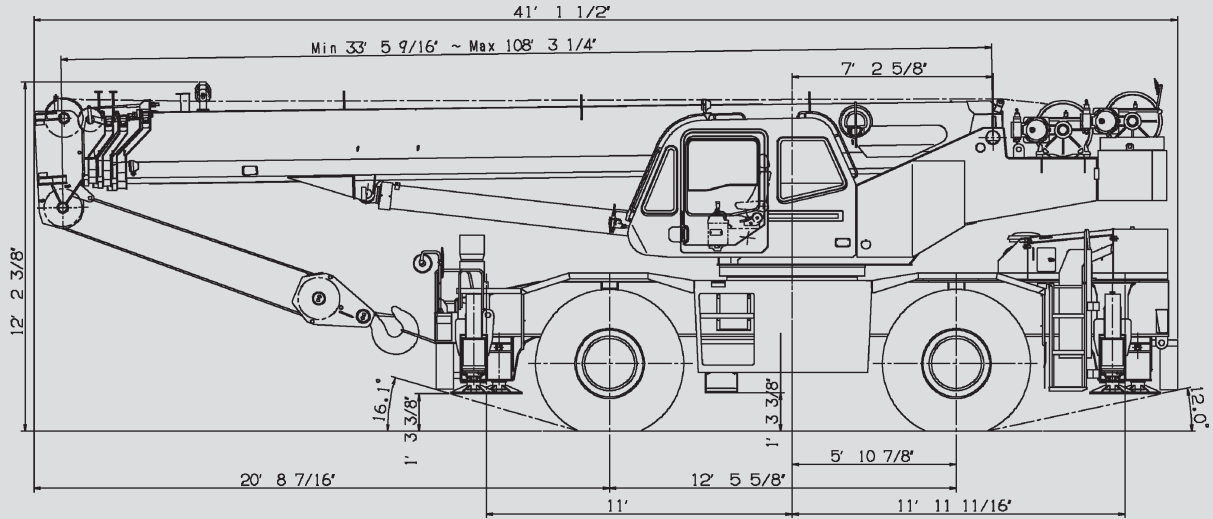

50 t Rough Terrain Crane

Carry Decks

Boom Trucks

Rough Terrain Cranes

All Terrain Cranes

Truck Cranes

Crawler Cranes

Access Platforms

Fork Lifts

Working range

   								
33.5-108.3 ft		fix		22'11.7" x 22'11.6"		360°		
100%								
ft	33.5	46	58	71	83	96	108.3	ft
10	100	48.5	47	41				10
12	77	48.5	47	41	36.6			12
15	67.2	48.5	47	41	36.6	30.4		15
20	52.7	48.5	42.7	36.4	31.1	27.5	20	20
25	36.5	43	37.5	32	26.9	23.7	20	25
30		33.7	33.2	28.6	23.6	20.7	19.1	30
35		25.3	26.1	25.5	20.9	18.4	16.7	35
40			20.7	20.9	18.5	16.4	14.7	40
45			16.7	17	16.5	14.8	13.2	45
50			13.7	14.1	13.9	13.4	11.9	50
55				11.7	11.9	11.6	10.8	55
60				10	10.2	10	9.7	60
65					8.7	8.7	8.7	65
70					7.3	7.3	7.6	70
75					6.3	6.35	6.6	75
80						5.4	5.7	80
85						4.75	4.9	85
90							4.15	90
95							3.65	95
100							3.15	100

Call us (888) 972-7263

50 t | Rough Terrain Crane

				
108.3 ft	28.9/50 ft	fix	22'11.7" x 22'11.6"	360°
100%				

°	ft	28.9 5°	ft	28.9 25°	ft	28.9 45°	ft	50 5°	ft	50 25°	ft	50 45°	°
80	19	9.9	28.5	8.15	35.4	6	24.9	5.9	40.7	4	52.8	2.85	80
75	31.5	9.9	40	7.2	46.9	5.7	39.4	5.9	54.5	3.5	65.3	2.55	75
70	43.6	8.6	51.5	6.3	57.4	5.3	52.8	4.9	67.3	3.1	76.8	2.4	70
65	55.1	6.9	62.3	5.5	67.3	4.85	65.9	4.1	79.4	2.85	87.6	2.3	65
60	65.9	5.8	72.5	4.8	76.4	4.4	78.4	3.5	90.9	2.65	97.4	2.2	60
55	76.1	4.9	82	4.15	85.3	3.95	90.2	3	101.1	2.35	106.6	2.1	55
50	85.6	4.1	90.6	3.7	93.2	3.5	100.7	2.65	110.6	2.15	114.5	1.95	50
45	94.2	3.5	98.4	3.1	100.1	2.85	110.6	2.25	119.1	1.95	121.7	1.8	45
40	101.7	2.75	105.3	2.45			119.4	1.65	126.6	1.55			40
35	108.6	2.15	111.6	2			127.6	1.2	133.2	1.15			35
30	114.8	1.65	117.1	1.65									30
25	119.8	1.35	121.7	1.4									25