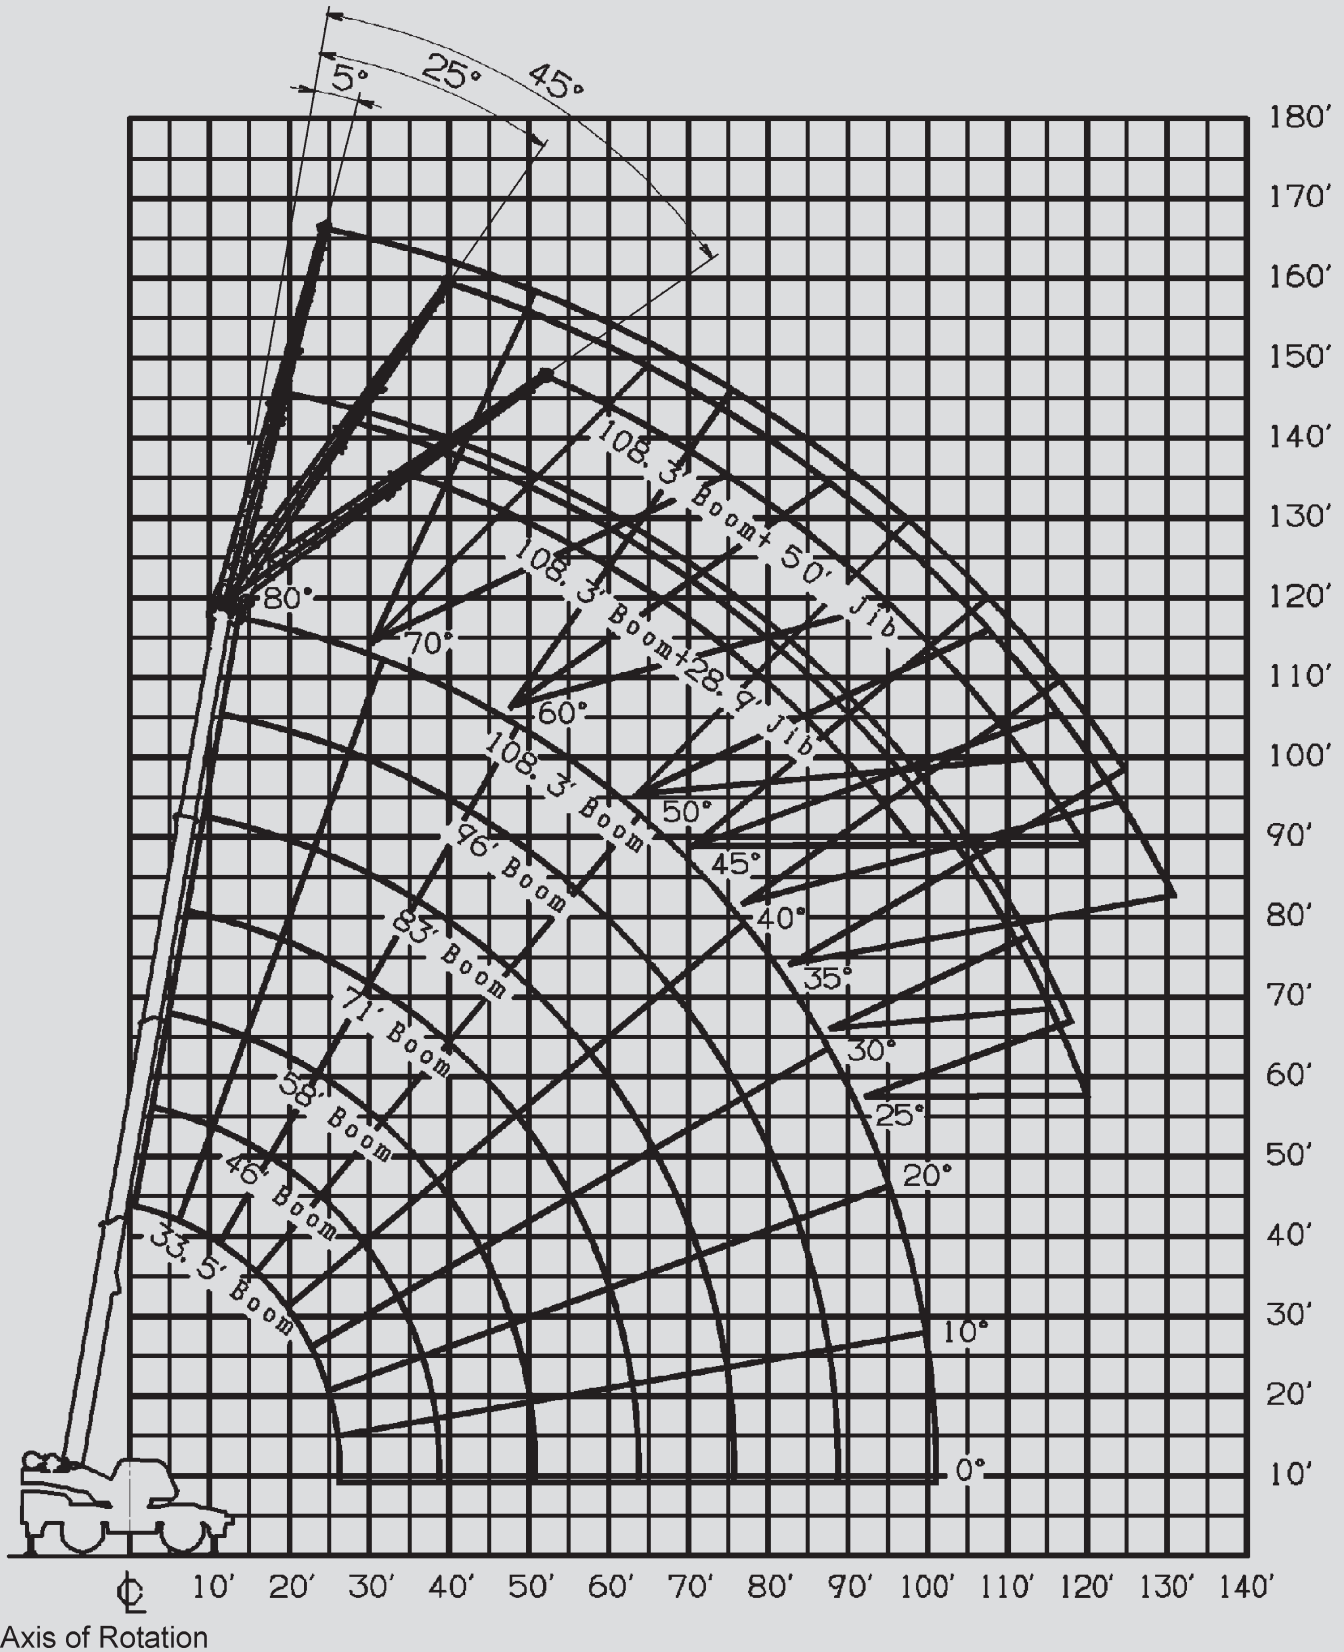

50 t Rough Terrain Crane

Carry Decks

Boom Trucks

Rough Terrain Cranes

All Terrain Cranes

Truck Cranes

Crawler Cranes

Access Platforms

Fork Lifts

Working range

   								
33.5-108.3 ft		fix		22'11.7" x 22'11.6"		360°		
100%								
ft	33.5	46	58	71	83	96	108.3	ft
10	100	48.5	47	41				10
12	77	48.5	47	41	36.6			12
15	67.2	48.5	47	41	36.6	30.4		15
20	52.7	48.5	42.7	36.4	31.1	27.5	20	20
25	36.5	43	37.5	32	26.9	23.7	20	25
30		33.7	33.2	28.6	23.6	20.7	19.1	30
35		25.3	26.1	25.5	20.9	18.4	16.7	35
40			20.7	20.9	18.5	16.4	14.7	40
45			16.7	17	16.5	14.8	13.2	45
50			13.7	14.1	13.9	13.4	11.9	50
55				11.7	11.9	11.6	10.8	55
60				10	10.2	10	9.7	60
65					8.7	8.7	8.7	65
70					7.3	7.3	7.6	70
75					6.3	6.35	6.6	75
80						5.4	5.7	80
85						4.75	4.9	85
90							4.15	90
95							3.65	95
100							3.15	100

Call us (888) 972-7263

50 t | Rough Terrain Crane

				
108.3 ft	28.9/50 ft	fix	22'11.7" x 22'11.6"	360°
100%				

°	ft	28.9 5°	ft	28.9 25°	ft	28.9 45°	ft	50 5°	ft	50 25°	ft	50 45°	°
80	19	9.9	28.5	8.15	35.4	6	24.9	5.9	40.7	4	52.8	2.85	80
75	31.5	9.9	40	7.2	46.9	5.7	39.4	5.9	54.5	3.5	65.3	2.55	75
70	43.6	8.6	51.5	6.3	57.4	5.3	52.8	4.9	67.3	3.1	76.8	2.4	70
65	55.1	6.9	62.3	5.5	67.3	4.85	65.9	4.1	79.4	2.85	87.6	2.3	65
60	65.9	5.8	72.5	4.8	76.4	4.4	78.4	3.5	90.9	2.65	97.4	2.2	60
55	76.1	4.9	82	4.15	85.3	3.95	90.2	3	101.1	2.35	106.6	2.1	55
50	85.6	4.1	90.6	3.7	93.2	3.5	100.7	2.65	110.6	2.15	114.5	1.95	50
45	94.2	3.5	98.4	3.1	100.1	2.85	110.6	2.25	119.1	1.95	121.7	1.8	45
40	101.7	2.75	105.3	2.45			119.4	1.65	126.6	1.55			40
35	108.6	2.15	111.6	2			127.6	1.2	133.2	1.15			35
30	114.8	1.65	117.1	1.65									30
25	119.8	1.35	121.7	1.4									25