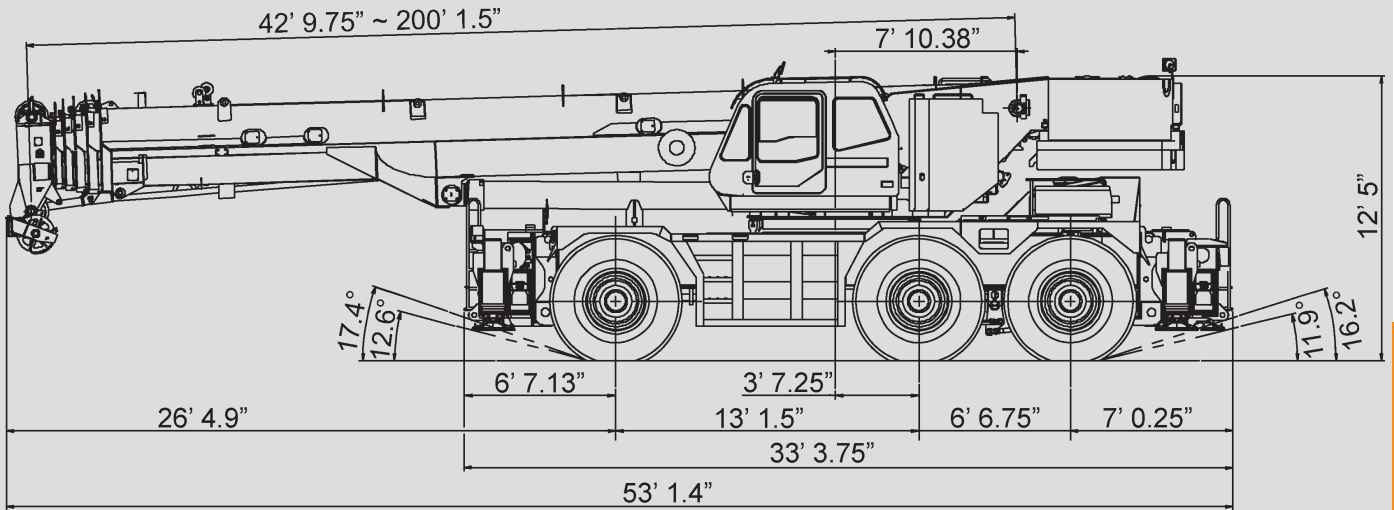

160 t Rough Terrain Crane

Carry Decks

Boom Trucks

Rough Terrain Cranes

All Terrain Cranes

Truck Cranes

Crawler Cranes

Access Platforms

Fork Lifts