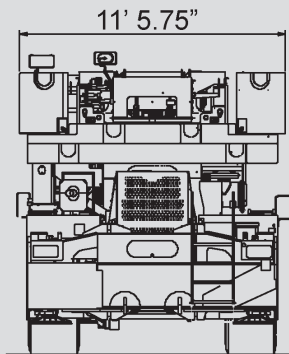

160 t Rough Terrain Crane

Carry Decks

Boom Trucks

Rough Terrain Cranes

All Terrain Cranes

Truck Cranes

Crawler Cranes

Access Platforms

Fork Lifts