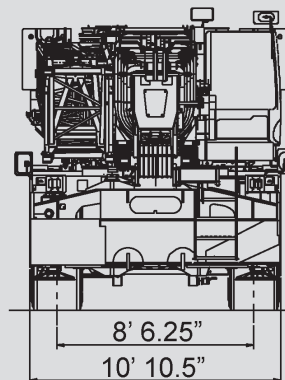

160 t Rough Terrain Crane

Carry Decks

Boom Trucks

Rough Terrain Cranes

All Terrain Cranes

Truck Cranes

Crawler Cranes

Access Platforms

Fork Lifts