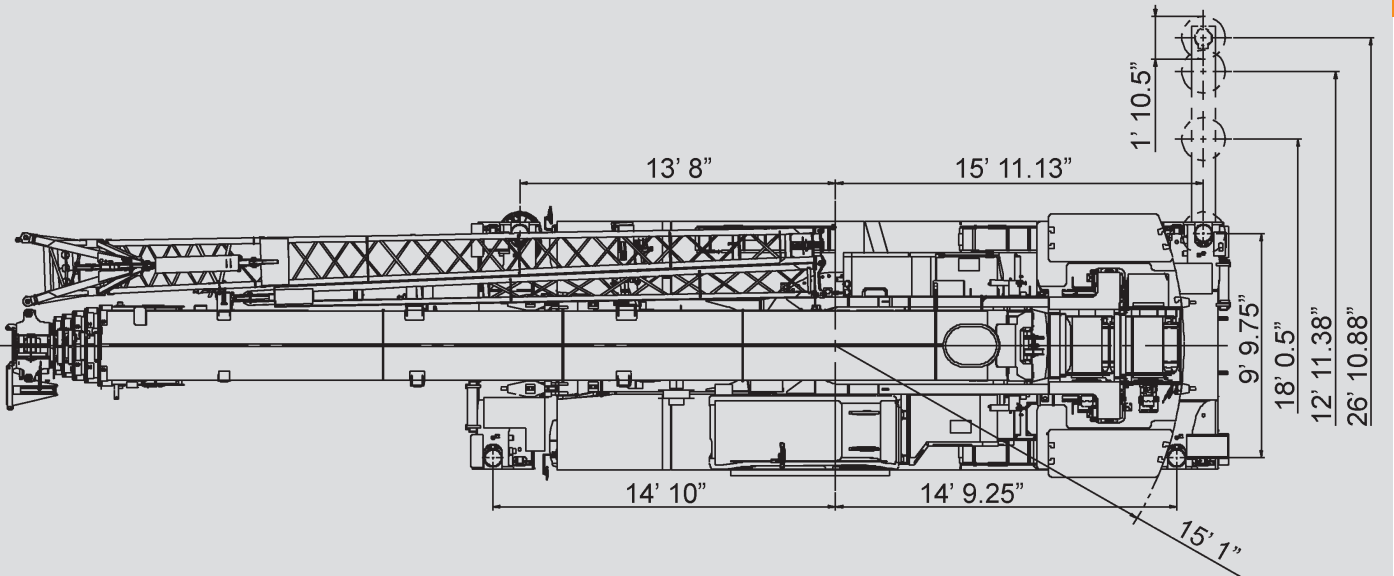

160 t Rough Terrain Crane

Carry Decks

Boom Trucks

Rough Terrain Cranes

All Terrain Cranes

Truck Cranes

Crawler Cranes

Access Platforms

Fork Lifts