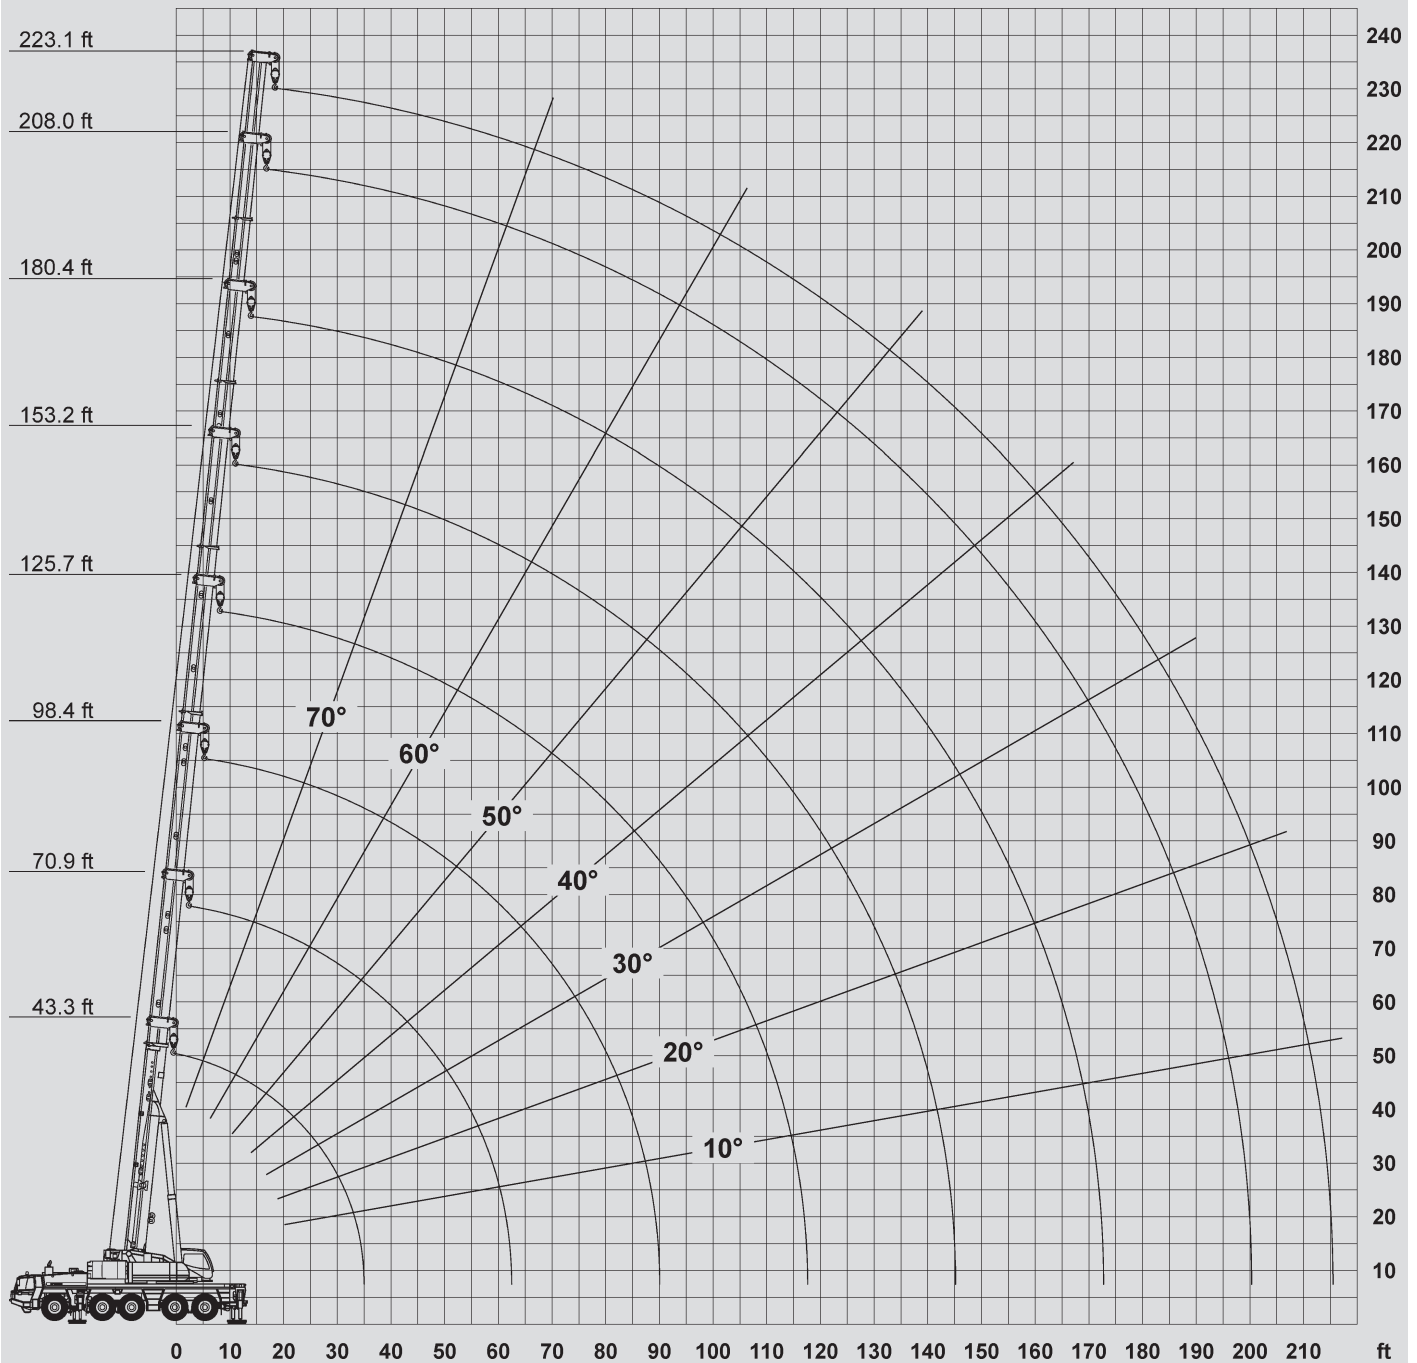

43.4-223.1 ft				156,527 lbs				29'6.75" x 27'2.75"				360°					
100%																	
ft	43.4*	43.4	57.2	70.9	84.6	98.3	112.0	125.7	139.4	153.1	166.9	180.6	194.3	208.0	223.1	ft	
8.2	485.0**															8.2	
9.8	396.8**	389.1**	308.6**	308.6**	252.2											9.8	
11.5	373.7**	352.7**	308.6**	308.6**	252.0	199.5										11.5	
13.1	352.7**	331.8**	308.6**	308.6**	239.9	199.5										13.1	
14.8	331.8**	304.2**	303.6**	301.8**	228.6	199.5	154.3									14.8	
16.4	298.7**	280.0**	279.5**	277.8**	227.1	191.8	154.3	120.2								16.4	
19.7	248.0	240.3	240.3	238.5	227.1	175.9	154.3	120.2	95.9							19.7	
23.0	212.3	210.5	209.7	207.7	209.2	170.9	145.9	120.2	95.9	76.1						23.0	
26.2	184.3	184.3	183.9	181.9	183.2	170.9	134.9	120.2	95.9	76.1	62.8					26.2	
29.5	162.0	162.0	161.4	159.6	160.9	162.5	127.9	114.6	95.7	76.1	62.8	50.7				29.5	
32.8	144.2	144.2	143.3	141.5	142.6	144.4	127.9	107.8	91.3	76.1	62.8	50.7	41.4			32.8	
36.1			128.5	126.8	127.9	129.4	125.0	100.8	86.9	75.2	62.8	50.7	41.4	33.1		36.1	
39.4			116.2	114.4	115.5	117.1	119.0	94.4	82.9	71.9	62.4	50.7	41.4	33.1	30.4	39.4	
45.9			97.0	95.2	96.3	97.7	99.6	88.2	78.5	66.1	59.1	50.3	41.4	33.1	30.4	45.9	
52.5				80.7	81.8	83.1	85.1	82.2	71.4	62.8	54.9	48.1	41.4	33.1	30.4	52.5	
59.1				69.7	70.5	71.9	73.6	75.2	64.6	58.2	50.9	45.0	40.3	33.1	29.5	59.1	
65.6					61.5	62.8	67.0	66.1	59.1	54.0	47.4	42.1	37.9	33.1	28.9	65.6	
72.2					54.0	57.8	60.0	58.6	54.2	50.5	44.3	39.2	35.7	32.6	28.2	72.2	
78.7						54.2	53.8	52.2	50.0	46.7	41.4	36.8	33.5	30.9	27.6	78.7	
85.3						49.6	48.5	47.2	45.9	43.7	38.8	34.6	31.7	29.3	26.9	85.3	
91.9							44.1	42.5	41.2	40.6	36.6	32.6	30.0	27.8	25.1	91.9	
98.4							40.1	38.4	36.8	36.4	34.4	30.9	28.2	26.2	23.4	98.4	
105								34.6	34.2	32.6	32.4	29.1	26.7	24.9	21.8	105	
112								31.5	32.6	29.3	29.8	27.6	25.4	23.8	20.5	112	
118									30.0	26.2	26.7	26.2	24.0	22.5	19.2	118	
125									27.3	24.3	25.6	23.6	22.9	21.6	18.1	125	
131										23.4	24.3	22.0	20.7	20.5	17.0	131	
138											22.7	22.0	20.1	19.6	16.1	138	
144											17.9	20.3	18.1	18.3	15.0	144	
151												18.5	17.0	17.4	14.1	151	
158												15.7	16.1	15.7	13.4	158	
164													15.2	14.8	12.6	164	
171													14.3	13.9	11.9	171	
177														13.2	11.2	177	
184														12.6	10.6	184	
190															10.6	190	
197															9.7	197	
203																8.6	203
210																7.7	210

* Over rear
** With additional lifting equipment

Carry Decks
Boom Trucks
Rough Terrain Cranes
All Terrain Cranes
Truck Cranes
Crawler Cranes
Access Platforms
Fork Lifts