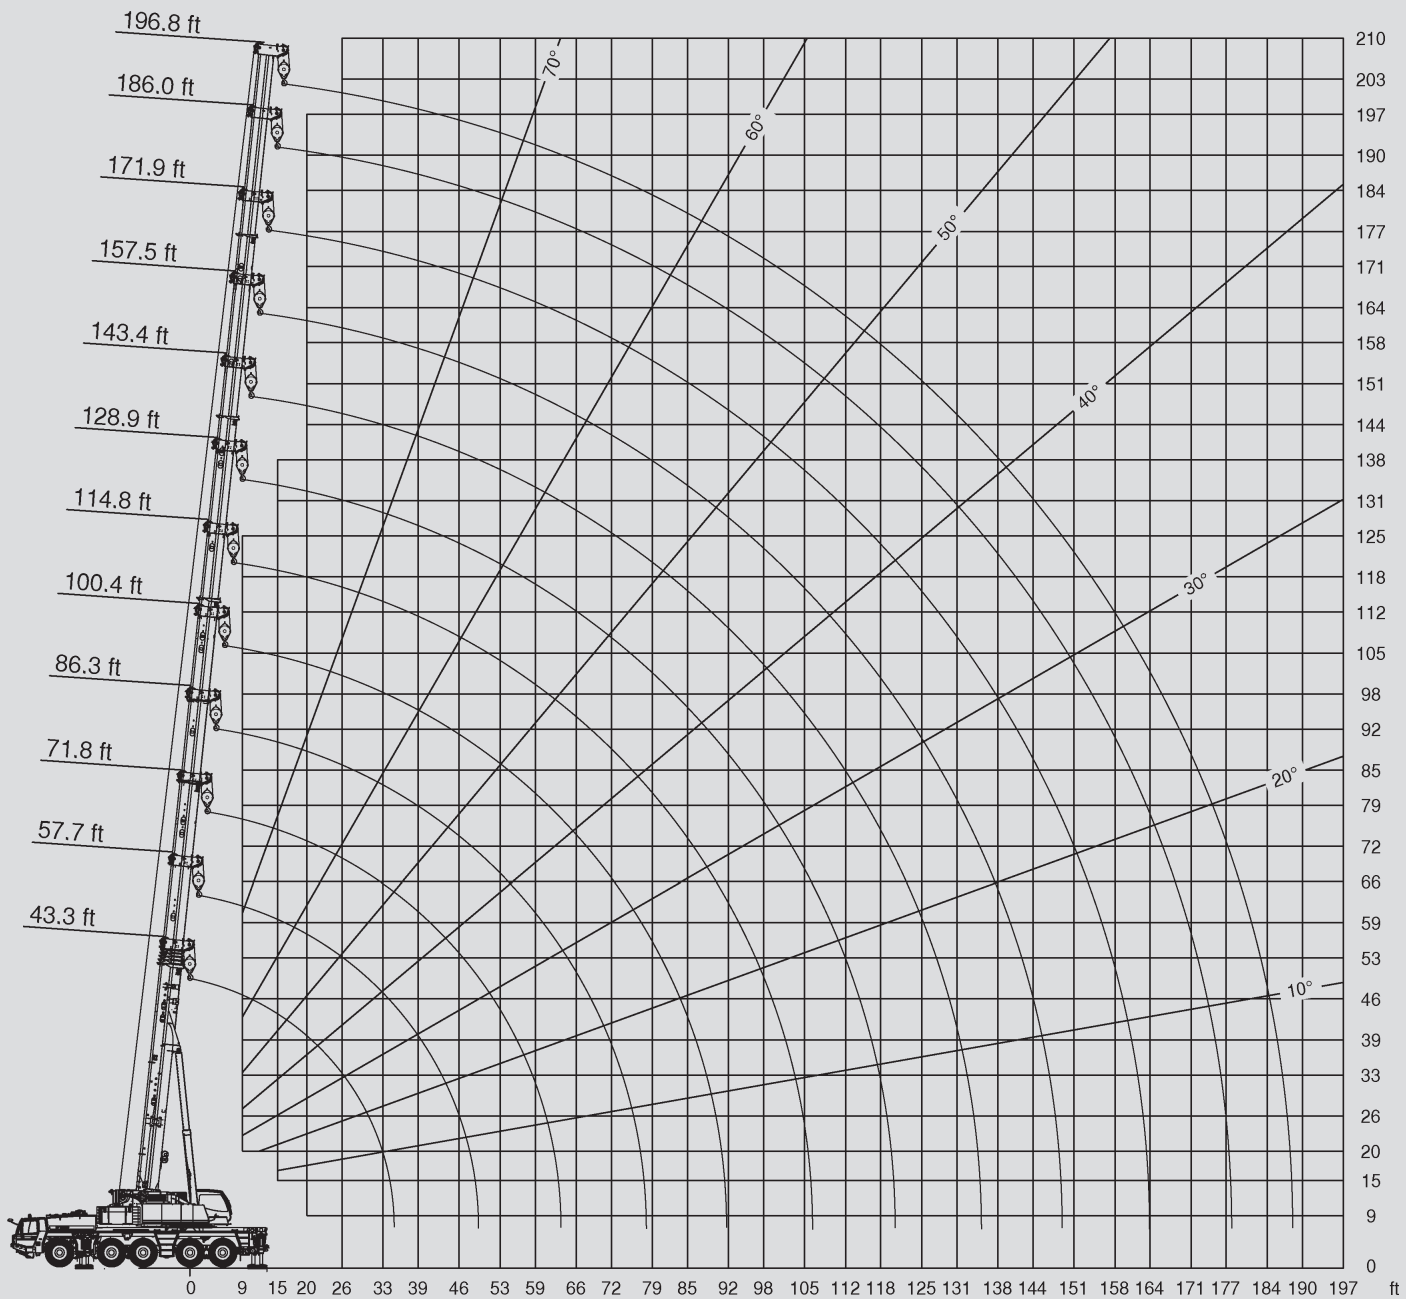

200 t All Terrain Crane

v > 31.1 mph (50 km/h) v ≥ 15.5 mph (25 km/h) v < 15.5 mph (25 km/h)

1) 445/95 R 25 (16.00 R 25)
2) 525/80 R 25 (20.50 R 25)

Call us (888) 972-7263

200 t | All Terrain Crane

Working range