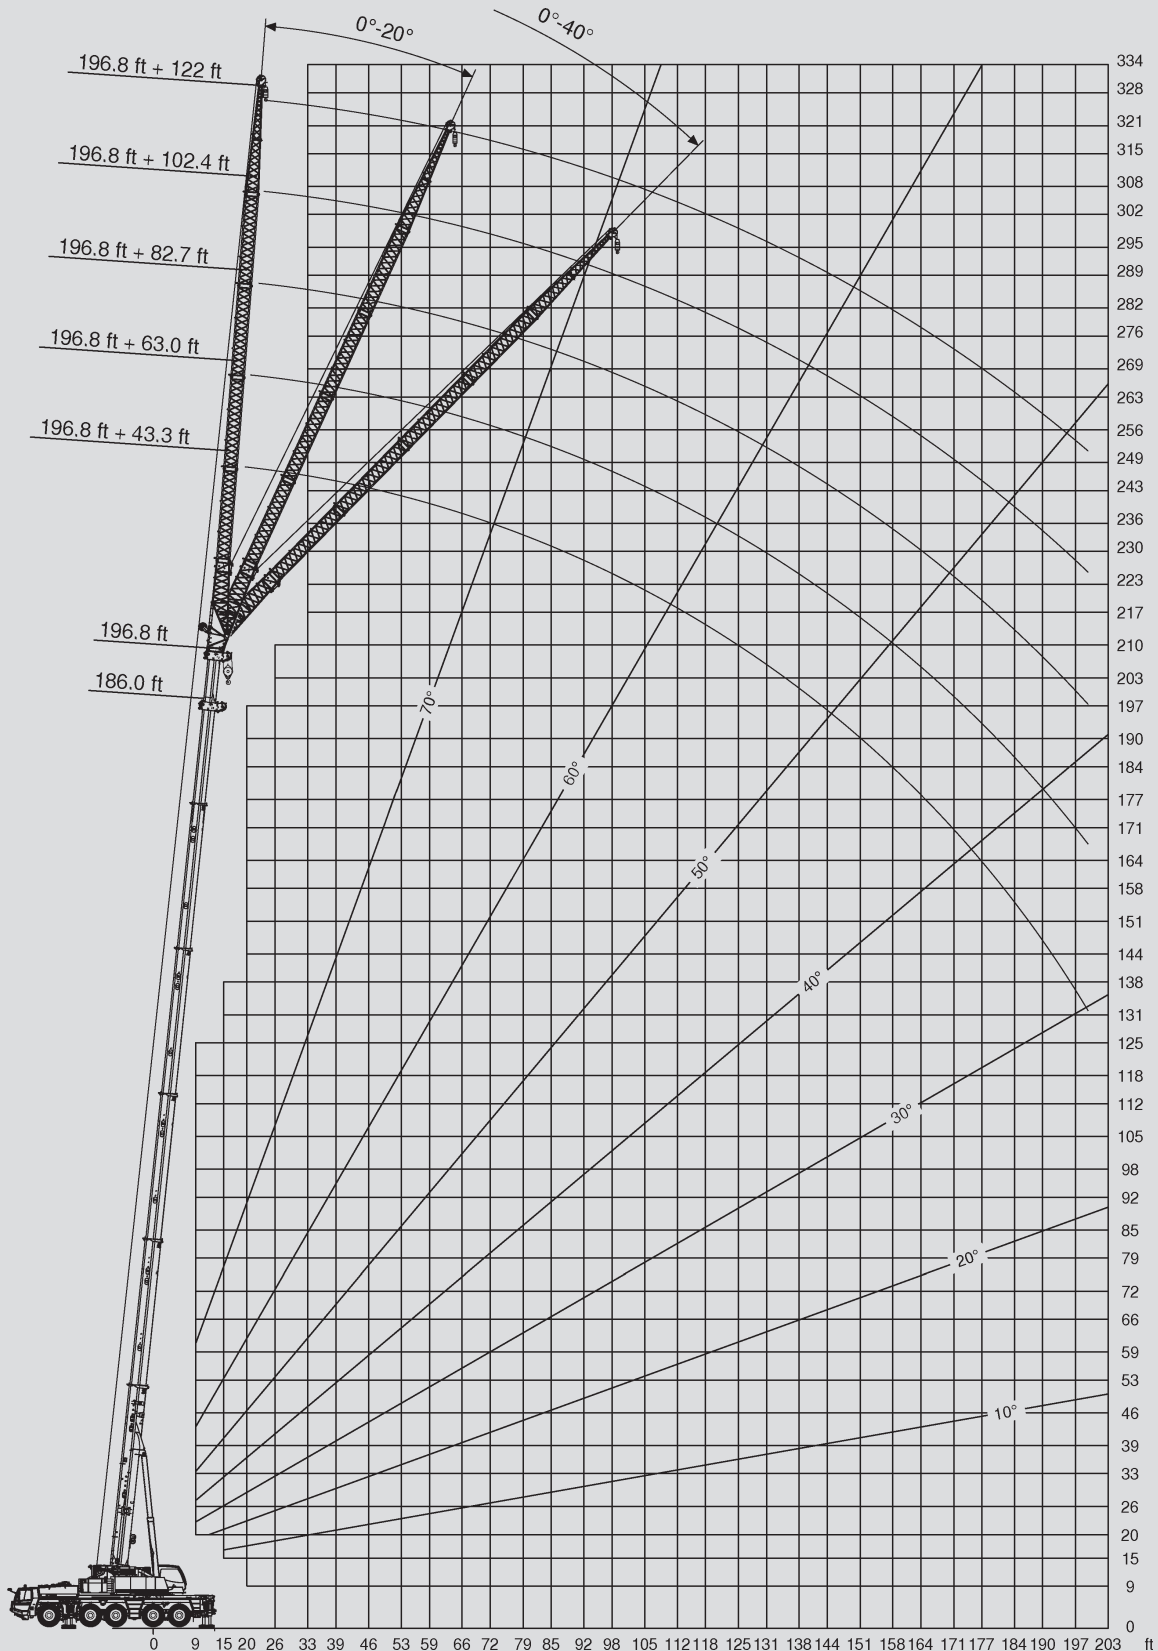

200 t All Terrain Crane

v > 31.1 mph (50 km/h) v ≥ 15.5 mph (25 km/h) v < 15.5 mph (25 km/h)

1) 445/95 R 25 (16.00 R 25)
2) 525/80 R 25 (20.50 R 25)

Call us (888) 972-7263

200 t | All Terrain Crane

Working range

Carry Decks
Boom Trucks
Rough Terrain Cranes
All Terrain Cranes
Truck Cranes
Crawler Cranes
Access Platforms
Fork Lifts

Call us (888) 972-7263

200 t | All Terrain Crane

Working range

    															
186 ft		43.3-122 ft					110,230 lbs			29'8" x 27'3"			360°		
100%															
ft	0°	43.3		63			82.7			102.4			122		ft
		20°	40°	0°	20°	40°	0°	20°	40°	0°	20°	40°	0°	20°	
36	17														36
39	17			12.8			9.7								39
46	17			12.8			9.7			7.7					46
53	17	16.5		12.8			9.7			7.7			5.3		53
59	17	16.1		12.8			9.7			7.7			5.3		59
66	17	15.7	13.7	12.8	12.8		9.7			7.7			5.3		66
72	17	15	13.4	12.8	12.3		9.7			7.7			5.3		72
79	16.1	14.3	13	12.8	11.7		9.7	9.5		7.7			5.3		79
85	15.4	13.7	12.8	12.8	11.2	10.4	9.7	9.3		7.5			5.3		85
92	14.8	13.2	12.3	12.3	10.8	9.9	9.7	9		7.5	6.4		5.3		92
98	14.1	12.8	11.9	11.9	10.4	9.7	9.7	8.8		7.3	6.4		5.3		98
105	13.7	12.3	11.5	11.5	10.1	9.3	9.7	8.4	7.7	7.3	6.2		5.1	4.4	105
112	13	11.9	11.2	11	9.7	9	9.3	8.2	7.5	7.1	6		5.1	4.2	112
118	12.6	11.5	10.8	10.6	9.5	8.8	9	7.9	7.3	6.8	6		4.9	4.2	118
125	12.1	11.2	10.6	10.1	9	8.6	8.6	7.5	7.1	6.8	5.7	5.3	4.9	4	125
131	11.7	10.8	10.4	9.9	8.8	8.4	8.4	7.3	6.8	6.6	5.7	5.1	4.6	4	131
144	11	10.4	9.9	9.3	8.4	7.9	7.7	6.8	6.4	6.4	5.5	4.9	4.4	3.7	144
158	10.4	9.7	9.5	8.8	7.9	7.5	7.3	6.4	6.2	6.2	5.3	4.6	4.2	3.5	158
171	9.5	9.3	9	8.4	7.5	7.3	6.8	6.2	5.7	5.7	5.1	4.4	4.2	3.5	171
184	7.7	8.2	7.7	7.9	7.3	7.1	6.6	5.7	5.5	5.3	4.6	4.2	4	3.3	184
197	6.2	6.6		6.4	7.1	6.8	6.2	5.5	5.3	5.1	4.4	4	3.7	3.3	197
210	4.6	5.1		5.1	5.5	6	5.3	5.3	5.1	4.9	4.2	4	3.5	3.1	210
223				4	4.4		4.2	4.9	4.9	4	4	3.7	3.3	3.1	223
236				2.9	3.1		2.9	3.7	4	3.1	3.7	3.7	2.6	2.9	236
249											2.9	3.3		2.6	249