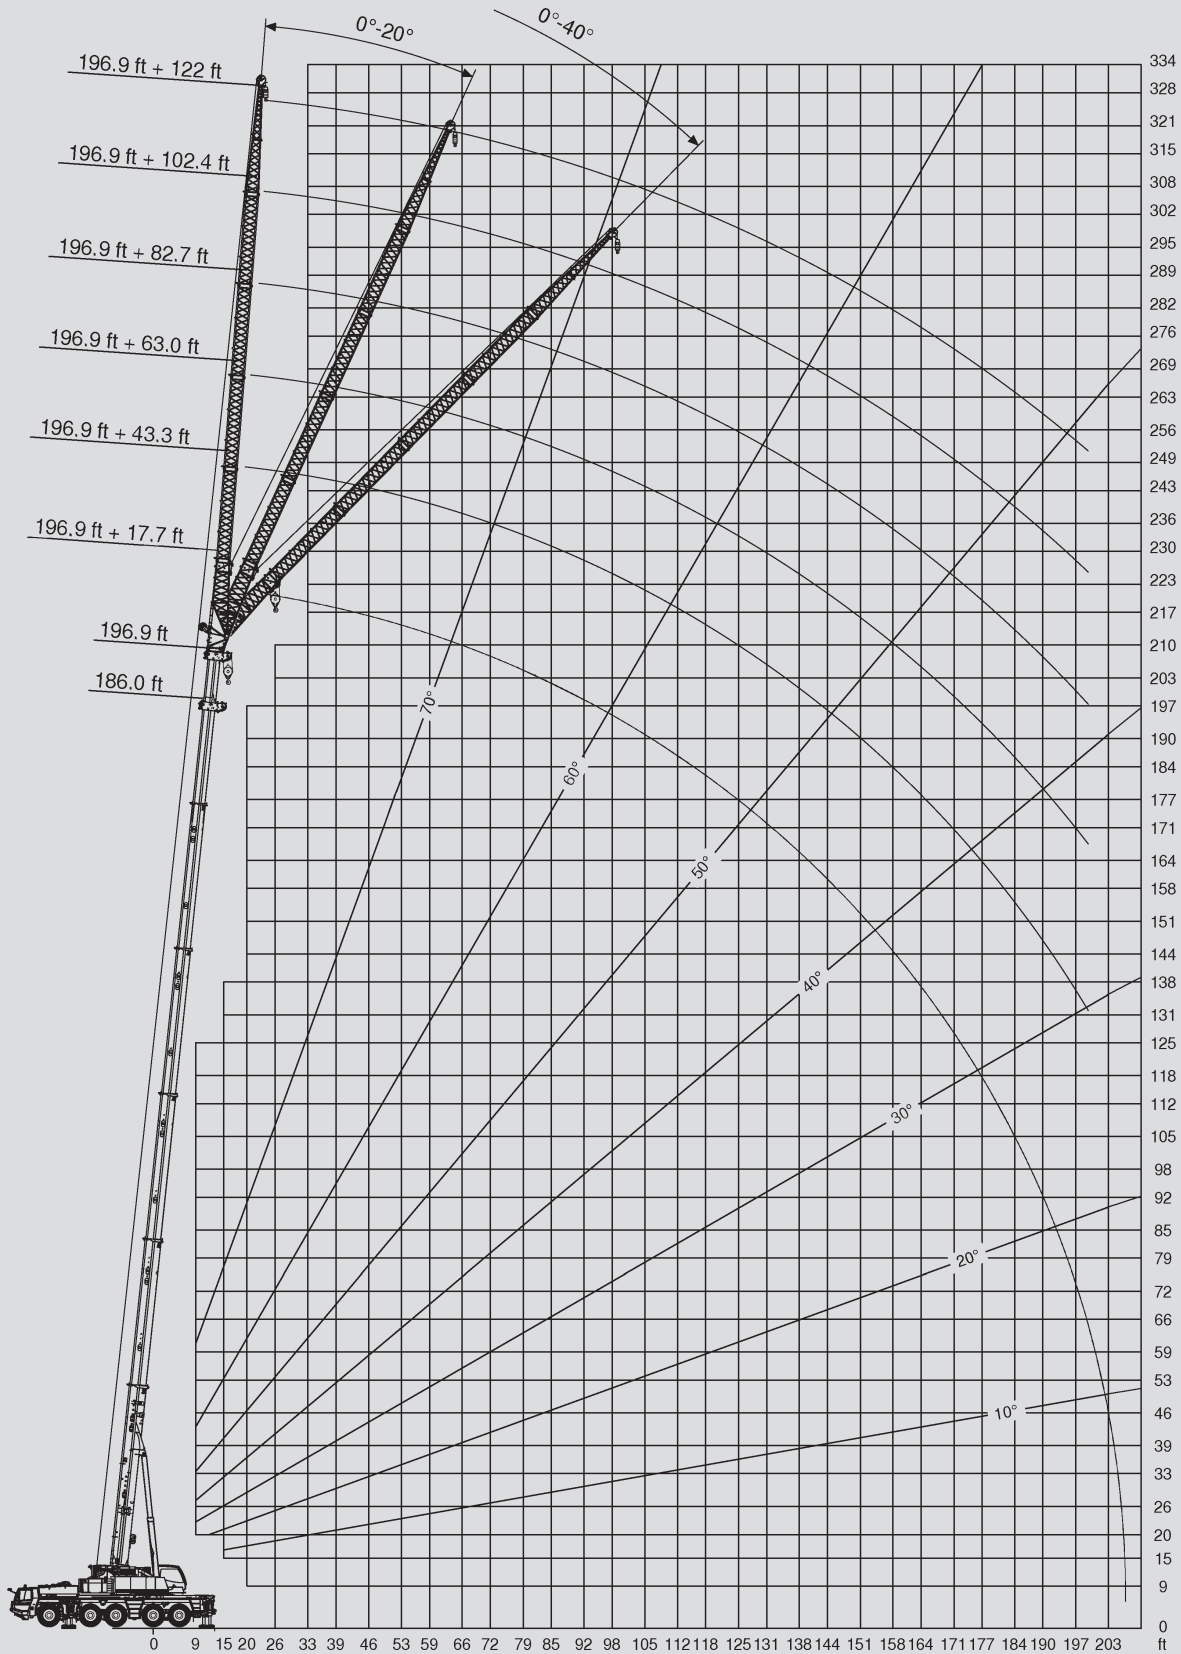

Working range

																			186 ft					17.72-122 ft					112,435 lbs					29'6"x27'3"					360°				
																			100%																								
ft	17.72			43.3			63			82.7			102.4			122			ft																								
	5°	20°	40°	0°	20°	40°	0°	20°	40°	0°	20°	40°	0°	20°	40°	0°	20°																										
35	23																	35																									
40	21.9	20.2		16.5			12.3			9.3								40																									
45	20.9	19.3		16.5			12.3			9.3								45																									
50	19.9	18.5	17.5	16			12.3			9.3			6.9					50																									
55	19.1	17.7	16.9	15.3	12.2		12.3			9.3			6.8			4.8		55																									
60	18.4	17.1	16.4	14.7	11.8		12.3			9.3			6.6			4.6		60																									
65	17.5	16.6	15.9	14.2	11.5		11.9			9.3			6.4			4.4		65																									
70	16.8	16.1	15.4	13.7	11.3	9.6	11.5	9.8		9			6.4			4.4		70																									
75	16.3	15.6	14.9	13.2	11.1	9.4	11.1	9.5		8.7			6.3			4.3		75																									
80	15.7	15.1	14.5	12.7	10.8	9.3	10.7	9.2		8.6	7		6.1			4.2		80																									
85	15	14.6	14.1	12.4	10.6	9.3	10.4	9		8.4	6.8		6			4.2		85																									
90	14.5	14.1	13.8	11.9	10.4	9.1	10	8.7	8	8.2	6.7		5.8			4		90																									
95	14.1	13.6	13.4	11.5	10.2	8.9	9.7	8.5	7.8	8.1	6.5		5.7	4.5		3.9		95																									
100	13.7	13.1	12.9	11.1	9.9	8.8	9.4	8.3	7.7	7.9	6.4	5.5	5.7	4.4		3.7		100																									
110	12.9	12.4	12.2	10.5	9.5	8.6	8.9	7.8	7.2	7.4	6.2	5.3	5.3	4.2		3.6	2.9	110																									
120	12.2	11.8	11.6	10	9	8.4	8.3	7.4	7	7	6	5.2	5.1	4.1	3.7	3.5	2.6	120																									
130	11.5	11.3	11.1	9.3	8.6	8.2	8	7.1	6.7	6.7	5.8	5.1	4.9	4	3.5	3.3	2.5	130																									
140	11	10.8	10.7	9	8.3	8	7.5	6.8	6.3	6.3	5.4	4.9	4.7	3.8	3.4	3.2	2.4	140																									
150	10.6	10.4	10.4	8.5	8	7.7	7.2	6.4	6.1	6	5.2	4.8	4.5	3.7	3.3	3	2.3	150																									
160	10.1	9.9	10.1	8.1	7.7	7.5	7	6.1	5.9	5.6	5	4.6	4.4	3.5	3.3	2.8	2.2	160																									
170	8.9	8.9		7.7	7.5	7.3	6.6	6	5.7	5.3	4.9	4.6	4.2	3.5	3.1	2.7	2.2	170																									
180	7.7	7.6		7.6	7.2	7.1	6.3	5.8	5.6	5.1	4.7	4.5	4	3.4	3.1	2.5		180																									
190				7.2	6.8	6.9	6.1	5.6	5.4	5	4.5	4.3	3.9	3.2	3	2.4		190																									
200				6.5	6.3	6.4	5.8	5.5	5.3	4.8	4.4	4.1	3.7	3.1	2.9	2.4		200																									
210				5.3	5.3	4.8	5.5	5.3	5.3	4.6	4.2	4	3.5	3.1	2.9	2.2		210																									
220							4.8	4.8	4.6	4.5	4	4	3.5	2.9	2.9	2.2		220																									
230							3.9	3.8		4.1	3.9	3.9	3.4	2.9	2.9			230																									
240										3.4	3.4		3.2	2.9	2.9			240																									

Carry Decks
Boom Trucks
Rough Terrain Cranes
All Terrain Cranes
Truck Cranes
Crawler Cranes
Access Platforms
Fork Lifts