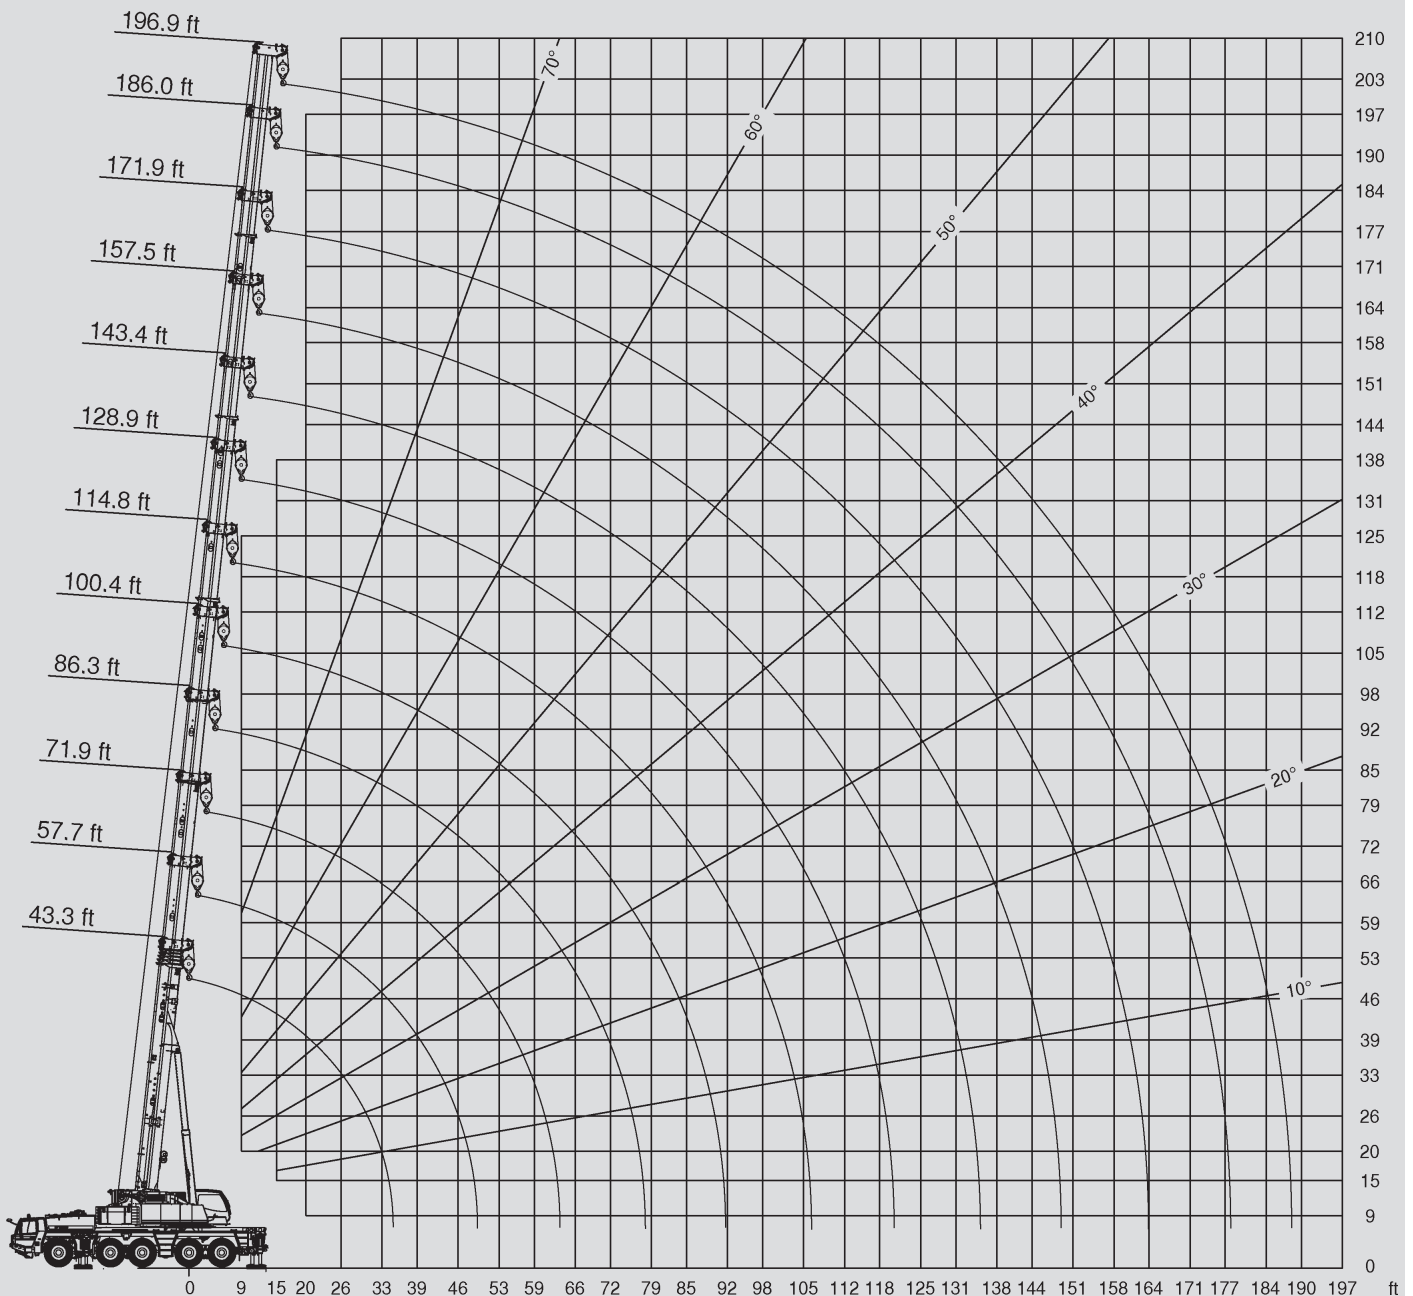

43.3-196.9 ft 112,435 lbs 29'6"x27'3" 360° 100%														
ft	43.3 *	43.3	57.7	71.9	86.3	100.4	114.8	128.9	143.4	157.5	171.9	186.0	196.9	ft
9	400**													9
10	350.5**	307.5**	264.5**	255*	196.5									10
12	322.5**	279**	264.5**	255*	196.5	162.5								12
14	294.5**	254.5**	255**	250*	196.5	156								14
16	270**	228.5	229	228.5	196.5	145.5	121.5							16
18	243	209.5	210	209.5	196.5	136.5	119.5							18
20	216.5	193.5	194	193	194	128	117	91.3	73.6					20
25	168.5	161	161.5	164.5	163.5	111	102	91.3	73.6	59.3				25
30	134.5	134.5	136.5	138	136.5	97.5	99.5	83.8	73.3	59.3	47.6	37.5		30
35			115	117	115.5	87.1	88.8	75.3	68.3	58	47	37.5	30.9	35
40			99.8	101	99.8	78	82.2	68	61.7	54.9	45.7	37.4	30.9	40
45			87.4	88.5	87.4	71.9	76.5	62	56.5	51.2	42.9	36.3	30.9	45
50				79.4	78	66.7	71.4	56.7	51.9	47.9	40.1	34.4	30.9	50
55				70.3	68.8	62	67.6	52.2	47.8	44.6	37.7	32.4	30	55
60				60.5	59.7	58.3	63.8	48.3	44.2	41.3	35.6	30.5	28.4	60
65					52.5	56.4	56.3	44.7	41	38.5	33.5	28.9	27.1	65
70					46.6	51.7	50.3	41.8	38.2	35.9	31.8	27.5	25.7	70
75					43.3	46.7	45.2	40.4	35.7	33.6	30.2	26.1	24.5	75
80						42.2	40.7	39.2	33.4	31.5	28.8	24.9	23.3	80
85						38.4	36.8	35.5	31.4	29.4	27.4	23.9	21.9	85
90						34.5	33.6	32.3	30	27.7	26.2	22.7	20.4	90
95							30.7	29.4	28.5	26.2	25.1	21.7	19.1	95
100							28	27.5	26.6	24.8	23.8	20.9	17.9	100
110								25.1	22.2	22.1	21.6	19.2	15.7	110
120									18.5	19.9	19.8	17.9	14	120
130									17.7	17.9	16.9	16.5	12.2	130
140										15.4	15.1	14.9	10.7	140
150											14	13	9.4	150
160											12.1	11	8.3	160
170												9.3	7.1	170
180													6.1	180

* over rear
** with additional lifting equipment

Carry Decks
Boom Trucks
Rough Terrain Cranes
All Terrain Cranes
Truck Cranes
Crawler Cranes
Access Platforms
Fork Lifts