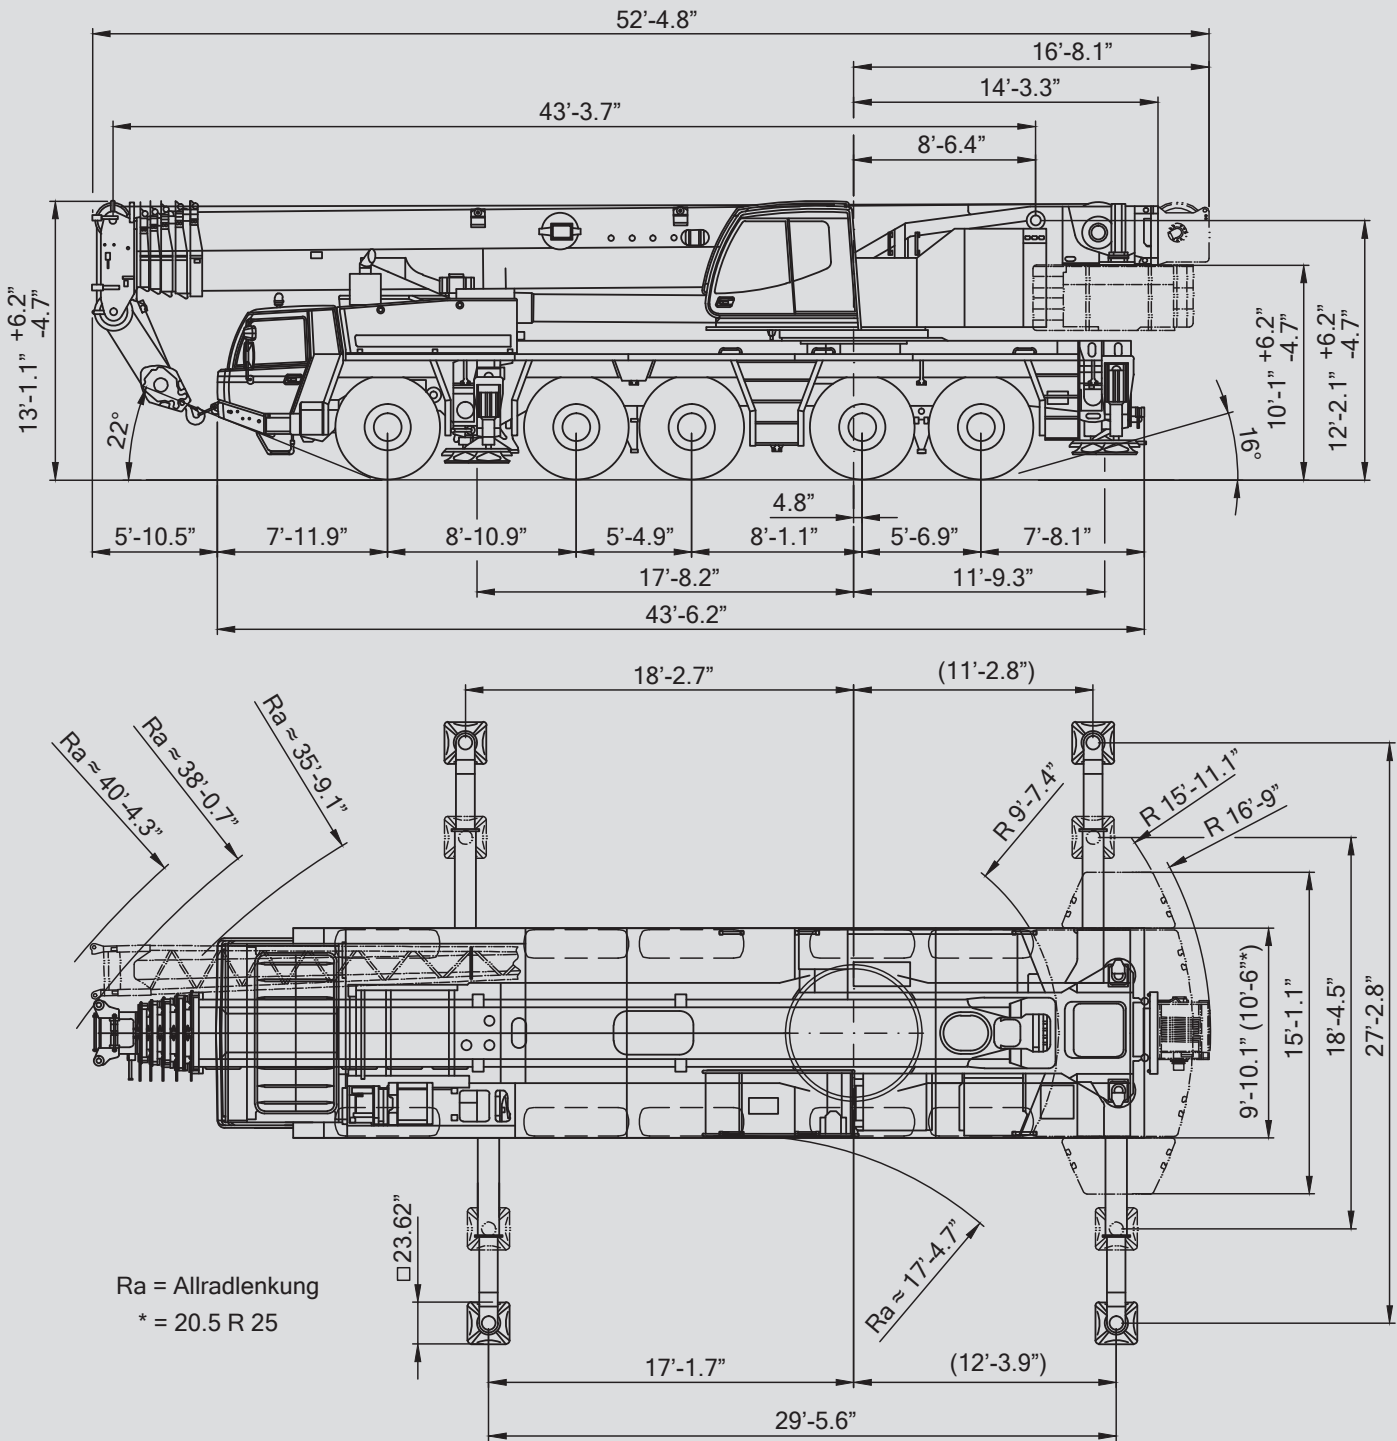

180 t All Terrain Crane

Fork Lifts | Access Platforms | Crawler Cranes | Truck Cranes | All Terrain Cranes | Rough Terrain Cranes | Boom Trucks | Carry Decks