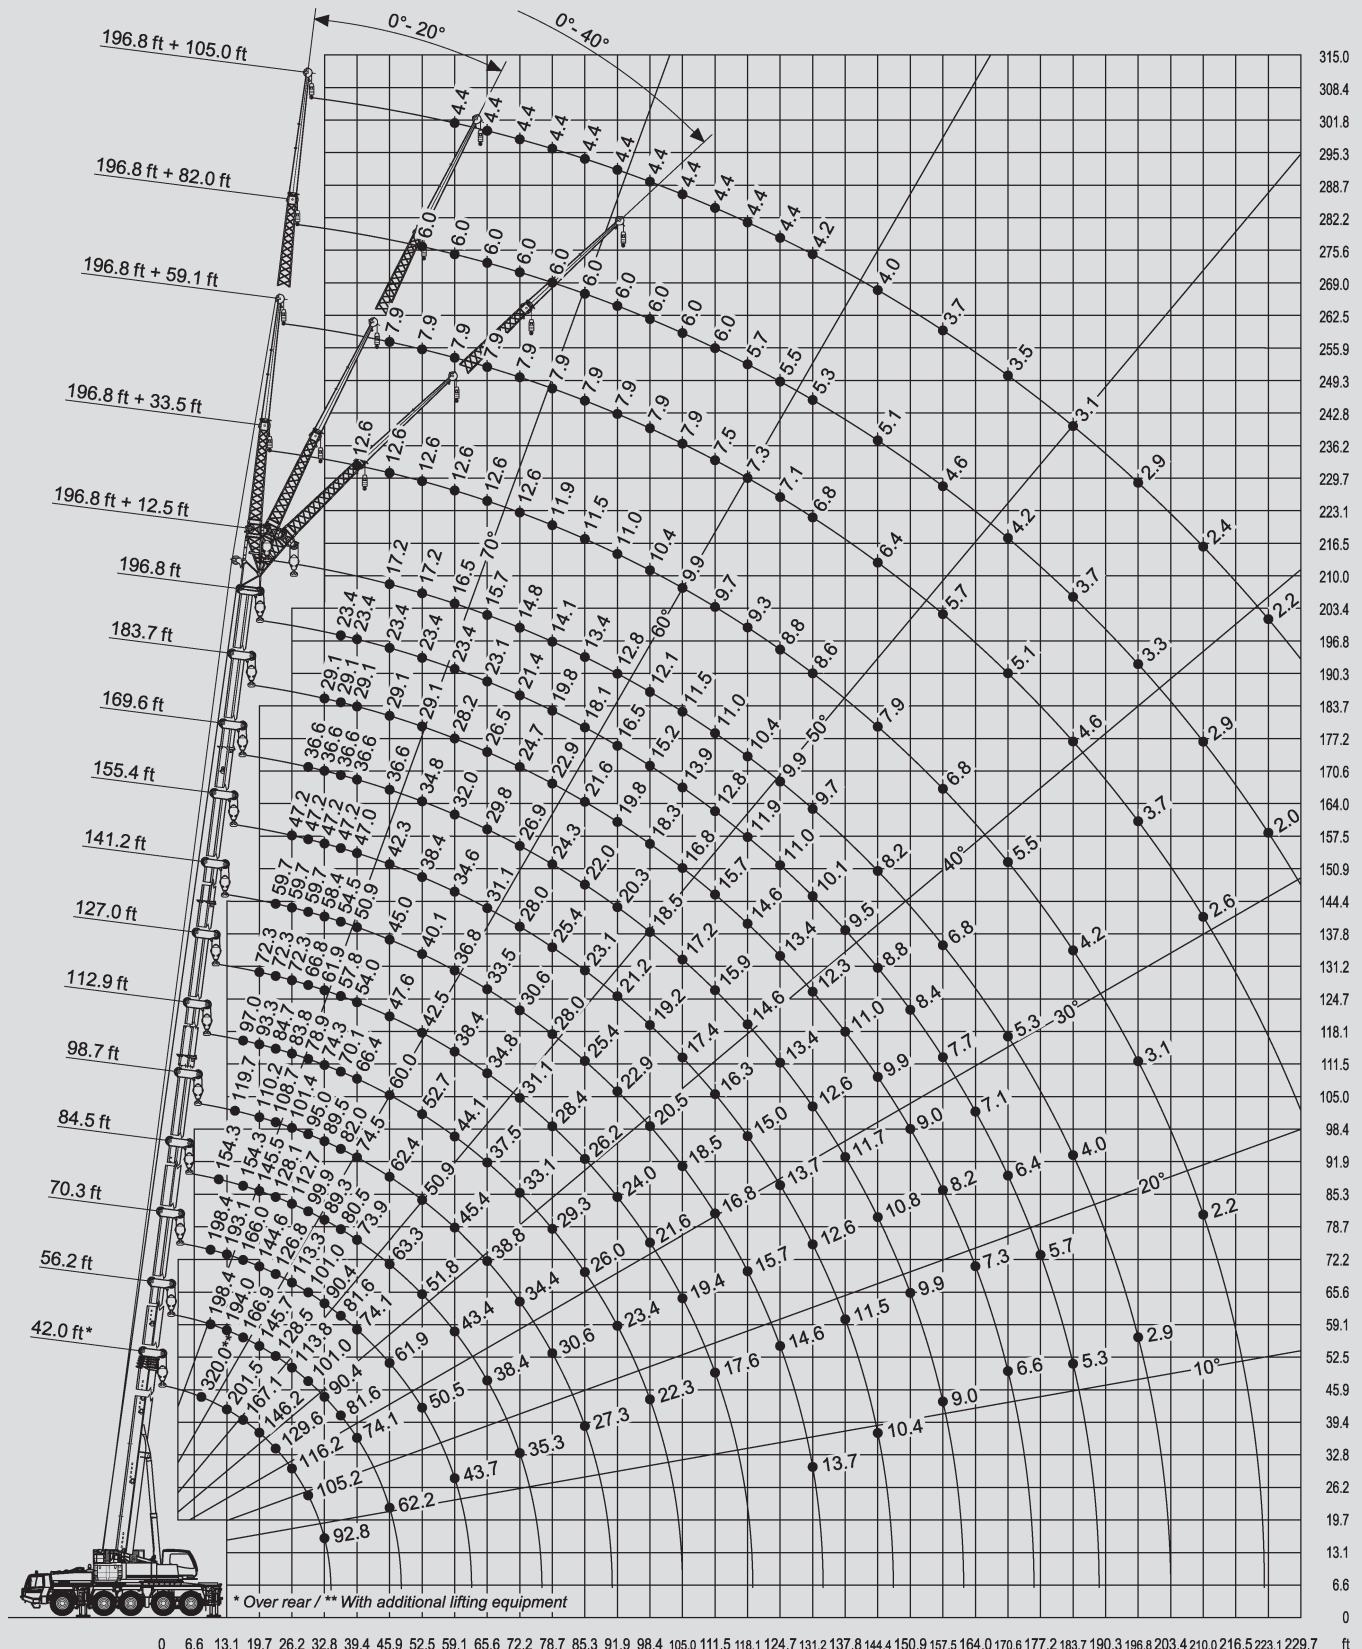

Call us (888) 972-7263

150 t | All Terrain Crane

Sims CRANE & EQUIPMENT

Working range

42-196.8 ft			92,593 lbs			26'4.1"x24'7.3"			360°			100%		
ft	42*	42	56.2	70.3	84.5	98.7	112.9	127	141.2	155.4	169.6	183.7	196.8	ft
8	320**													8
8.9	286.6**													8.9
9.8	245.2**	230.8**	198.4	198.4										9.8
11.5	219.8	211	198.4	198.4	154.3									11.5
13.1	201.5	194.2	194	193.1	154.3									13.1
14.8	183.6	179.7	179.5	178.6	154.3	119.7								14.8
16.4	167.1	167.1	166.9	166	154.3	113.1	97							16.4
19.7	146.2	145.9	145.7	144.6	145.5	110.2	93.3	72.3						19.7
23	129.6	128.1	128.5	126.8	128.1	108.7	84.7	72.3	59.7					23
26.2	116.2	112.9	113.8	113.3	112.7	101.4	83.8	72.3	59.7	47.2				26.2
29.5	105.2	100.1	101	101	99.9	95	78.9	66.8	59.7	47.2	36.6			29.5
32.8	92.8	89.5	90.4	90.4	89.3	89.5	74.3	61.9	58.4	47.2	36.6	29.1		32.8
36.1			81.6	81.6	80.5	82	70.1	57.8	54.5	47.2	36.6	29.1	23.4	36.1
39.4			74.1	74.1	73.9	74.5	66.4	54	50.9	47	36.6	29.1	23.4	39.4
45.9			62.2	61.9	63.3	62.4	60	47.6	45	42.3	36.6	29.1	23.4	45.9
52.5				50.5	51.8	50.9	52.7	42.5	40.1	38.4	34.8	29.1	23.4	52.5
59.1				43.7	43.4	45.4	44.1	38.4	36.8	34.6	32	28.2	23.4	59.1
65.6					38.4	38.8	37.5	34.8	33.5	31.1	29.8	26.5	23.1	65.6
72.2					35.3	34.4	33.1	31.1	30.6	28	26.9	24.7	21.4	72.2
78.7						30.6	29.3	28.4	28	25.4	24.3	22.9	19.8	78.7
85.3						27.3	26	26.2	25.4	23.1	22	21.6	18.1	85.3
91.9							23.4	24	22.9	21.2	20.3	19.8	16.5	91.9
98.4							22.3	21.6	20.5	19.2	18.5	18.3	15.2	98.4
105								19.4	18.5	17.4	17.2	16.8	13.9	105
111.5								17.6	16.8	16.3	15.9	15.7	12.8	111.5
118.1									15.7	15	14.6	14.6	11.9	118.1
124.7									14.6	13.7	13.4	13.4	11	124.7
131.2									13.7	12.6	12.6	12.3	10.1	131.2
137.8										11.5	11.7	11	9.5	137.8
144.4										10.4	10.8	9.9	8.8	144.4
150.9											9.9	9	8.4	150.9
157.5											9	8.2	7.7	157.5
164												7.3	7.1	164
170.6												6.6	6.4	170.6
177.2													5.7	177.2
183.7													5.3	183.7

* Over rear
** With additional lifting equipment

Carry Decks
Boom Trucks
Rough Terrain Cranes
All Terrain Cranes
Truck Cranes
Crawler Cranes
Access Platforms
Fork Lifts