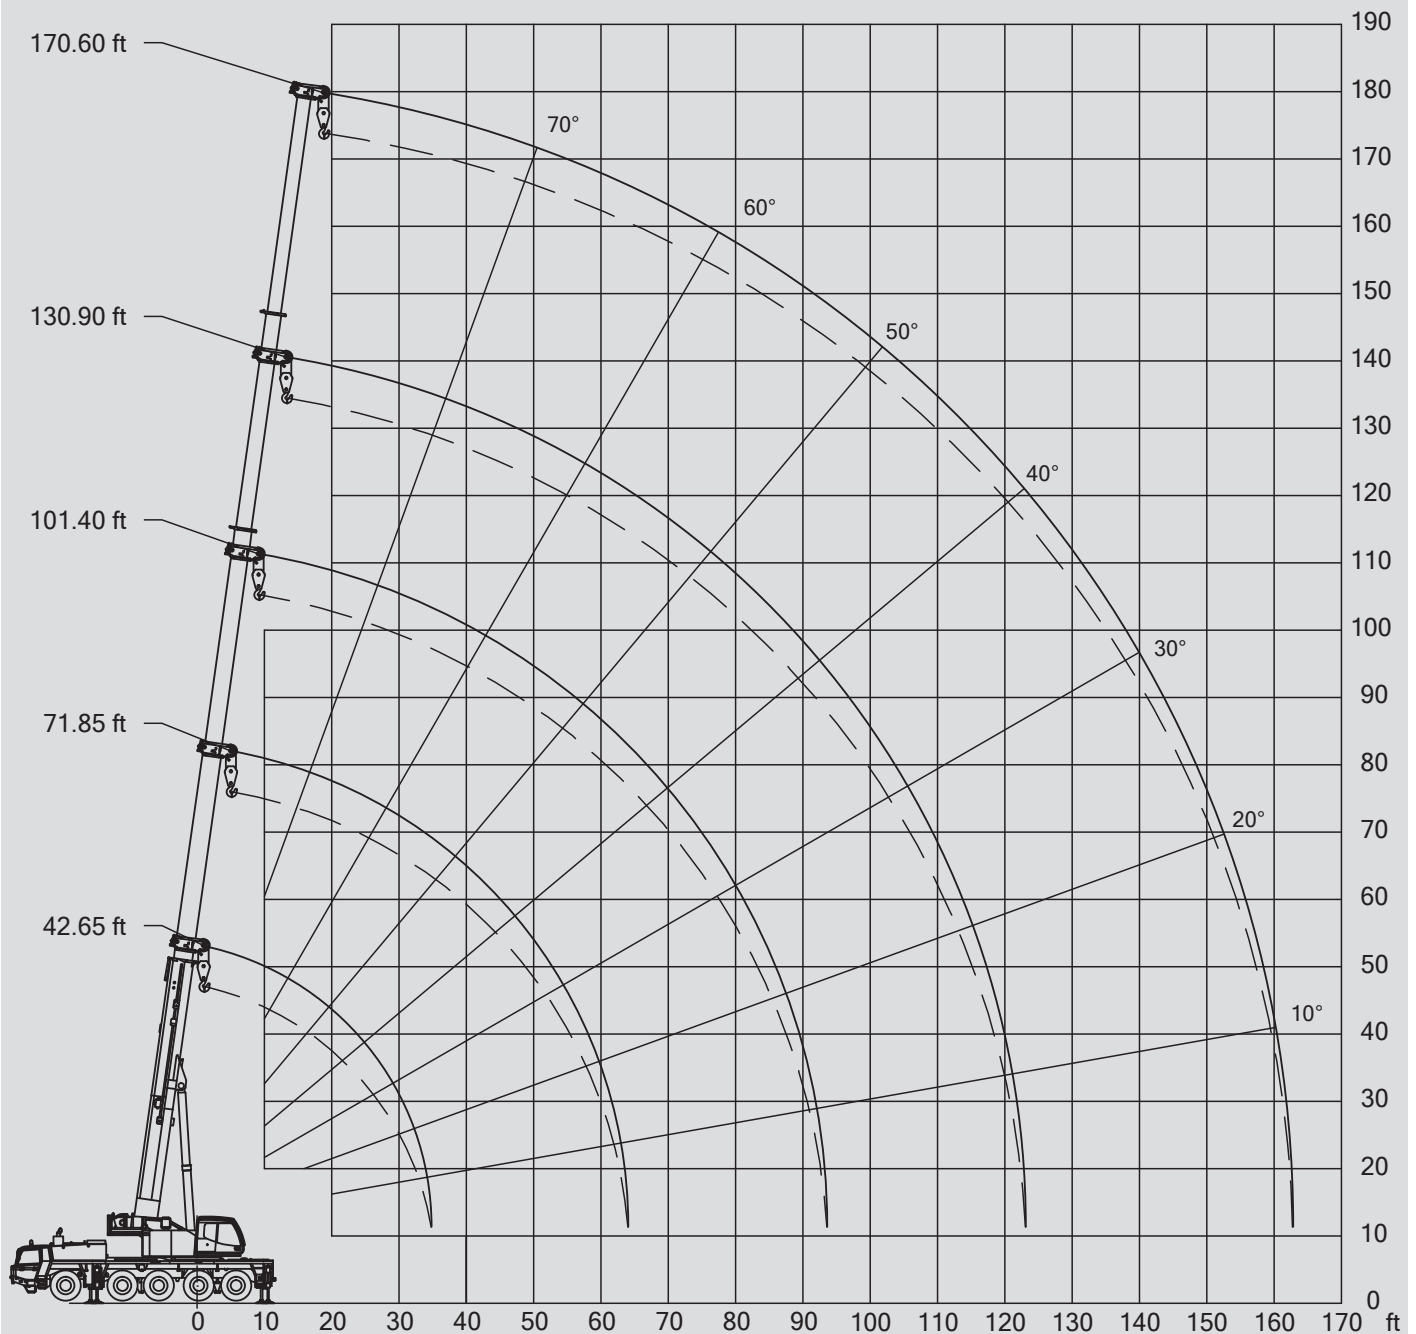

42.7-170.6 77,160 lbs 25'4.9"x24'7.3" 360° 100%												
ft	42.7*	42.7	57.1	71.9	86.6	101.4	116.1	130.9	145.7	160.4	170.6	ft
10	260**	228**	194	162								10
12	234**	206	192	158								12
14	215	187.5	183.5	151.5	119.5							14
16	193.5	171.5	170	141	116.5							16
18	173	158.5	157	131.5	113.5	87.3						18
20	154.5	146	144.5	122.5	110	87.3	67.9					20
25	122.5	121.5	120	114	102	84.9	67.9	53.4				25
30	100.5	100.5	102	102	95.4	82.1	64.9	53.4	43.7	34		30
35			85.5	86.2	86.4	78.2	60.8	52	43.7	34	28	35
40			73.7	73.7	75.5	73.4	56.8	49.4	43.4	34	28	40
45			60.3	62.1	62.6	61.1	53.1	46.4	41.4	34	28	45
50				53.5	53.4	52.3	51	43.5	39.5	34	28	50
55				46.4	46.1	45.2	46.8	40.7	37.7	33.7	27.5	55
60				40.3	40.4	40.5	40.6	37.5	35.6	33.1	26.5	60
65					35.8	36.8	35.9	35.1	34.1	32.1	25.3	65
70					32	33.1	32	32.3	31.9	30.2	24.4	70
75					28.3	29.8	28.8	29.3	29.3	28	23.5	75
80						27	26	26.3	26.5	25.6	22.5	80
85						24.6	23.7	24	24	23.1	21.4	85
90						22.4	22.3	22.2	21.9	21	20.4	90
95							20.9	20.6	20	19.1	19	95
100							19.4	18.9	18.3	17.4	17.4	100
110								16.1	15.4	14.5	14.6	110
120								13.7	13.1	12	12.2	120
130									10.9	10	10.2	130
140										8.4	8.4	140
150										7	7	150
160											5.9	160

* Over rear

** With additional lifting equipment

Carry Decks

Boom Trucks

Rough Terrain Cranes

All Terrain Cranes

Truck Cranes

Crawler Cranes

Access Platforms

Fork Lifts