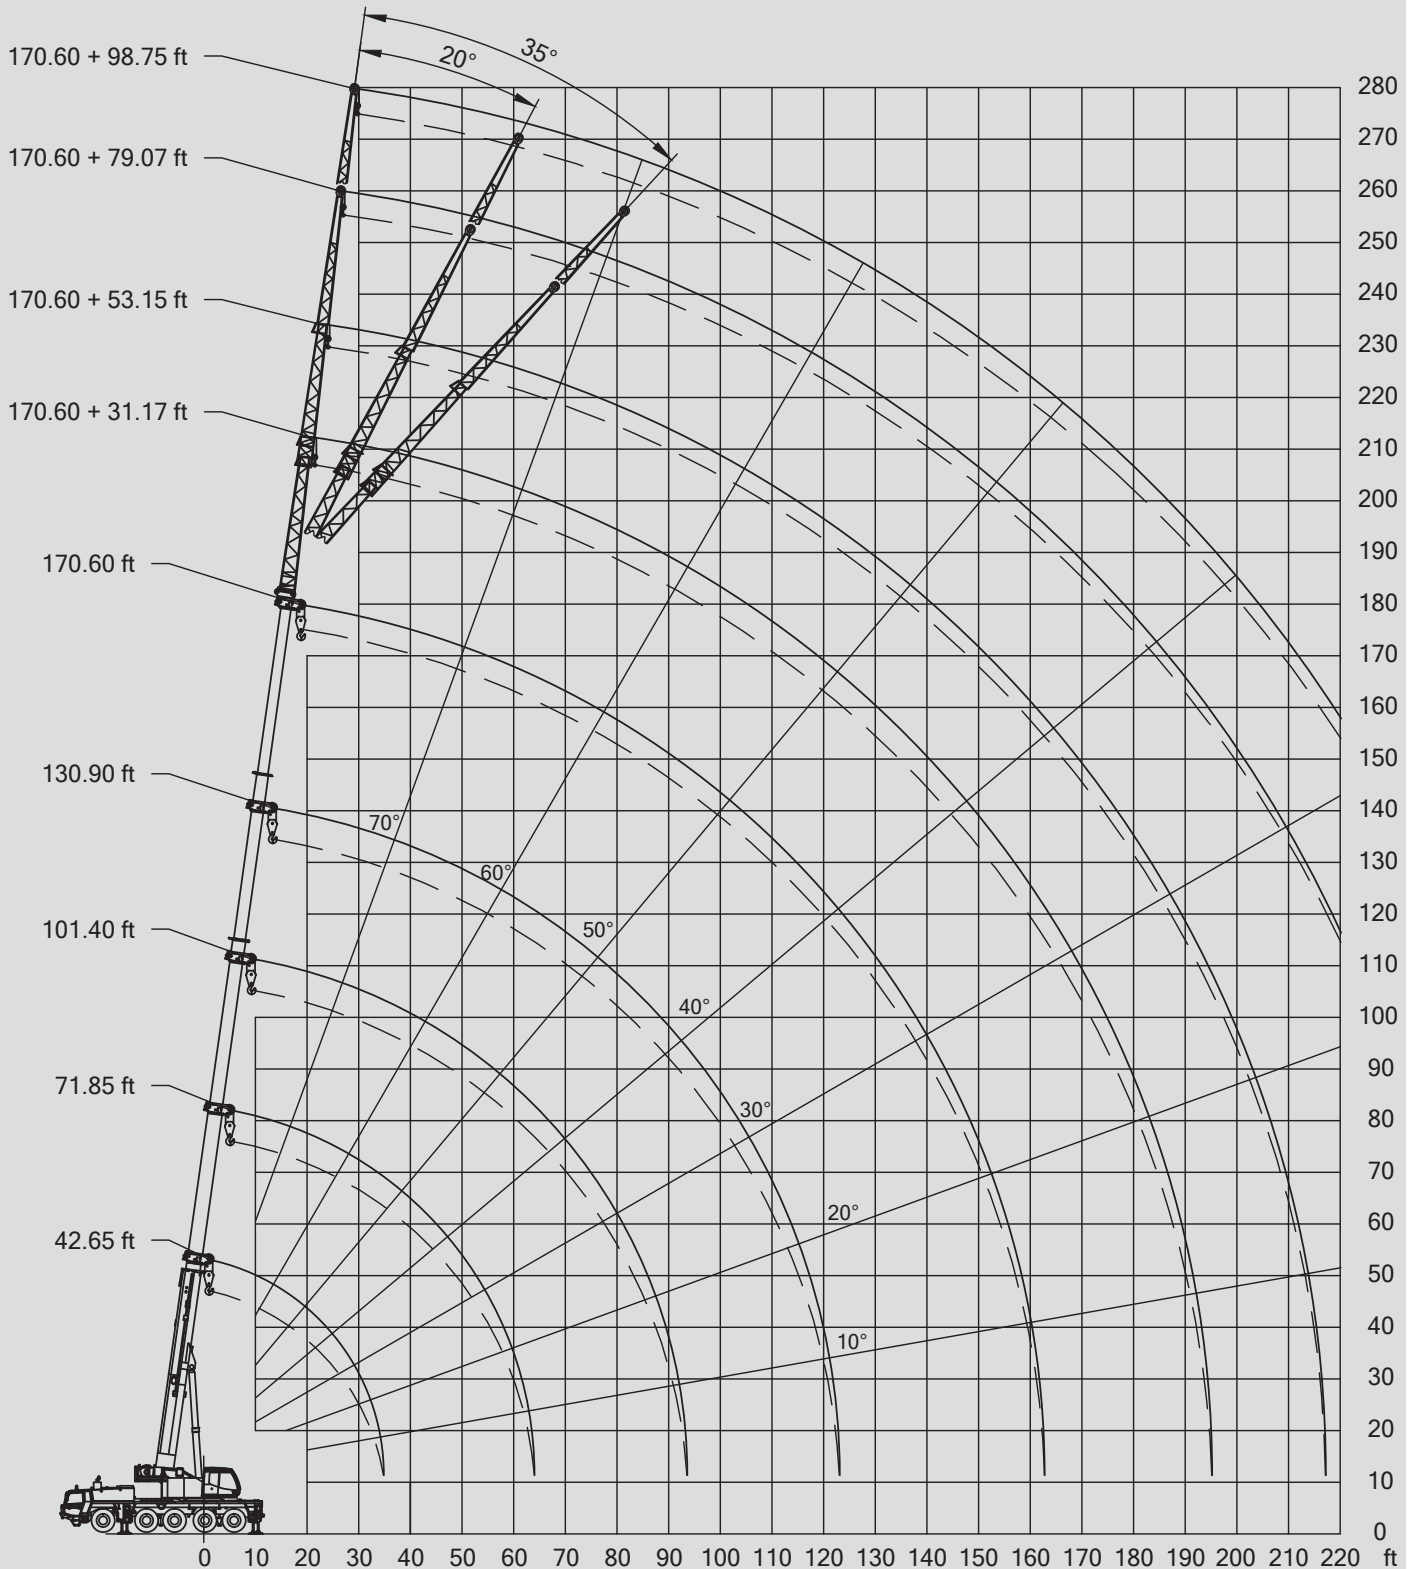

Working range

														Carry Decks
														Boom Trucks
														Rough Terrain Cranes
														All Terrain Cranes
														Truck Cranes
														Crawler Cranes
														Access Platforms
														Fork Lifts
		160.4 ft		31/53/79/99 ft		77,160 lbs		25'4.9"x24'7.3"		360°		100%		
ft	0°	31.17 20°	35°	0°	53.15 20°	35°	0°	79.07 20°	35°	0°	98.75 20°	35°	ft	
35	17												35	
40	17	17											40	
45	17	17											45	
50	17	16.7		12.3			7.7						50	
55	17	16.3	12.7	12.3	10.9		7.7			5.6			55	
60	17	15.9	12.3	12.3	10.9		7.7	7		5.6			60	
65	17	15.6	11.9	12.3	10.7		7.7	6.8		5.6			65	
70	17	15.2	11.8	12.3	10.3	7.1	7.7	6.4		5.6			70	
75	16.5	14.7	11.4	12.3	10	7	7.6	6		5.6	4.7		75	
80	15.8	14.2	11.1	12.3	9.6	6.8	7.4	5.8		5.6	4.5		80	
85	15.2	13.6	10.9	12.1	9.3	6.5	7.2	5.5		5.3	4.3		85	
90	14.6	13.1	10.8	11.8	8.9	6.3	7	5.3	3.9	5.2	4		90	
95	14	12.6	10.6	11.5	8.5	6.2	6.7	5.1	3.8	5.1	3.8		95	
100	13.4	12.2	10.4	11.2	8.2	6.1	6.3	4.9	3.7	4.9	3.7	2.6	100	
110	12.5	11.5	10	10.1	7.6	5.9	5.7	4.6	3.6	4.4	3.4	2.5	110	
120	11.5	10.8	9.6	9.3	7.2	5.7	5.1	4.2	3.4	3.9	3.1	2.3	120	
130	9.7	10	9.3	8.6	6.8	5.5	4.7	3.9	3.3	3.5	2.9	2.2	130	
140	7.9	8.3	8.5	7.9	6.3	5.3	4.3	3.7	3.2	3.2	2.6	2.1	140	
150	6.4	6.6	7	7.3	6.1	5.2	3.9	3.4	3.1	2.8	2.4	2	150	
160	5	5.3	5.3	6.2	5.8	5.1	3.6	3.3	2.9	2.6	2.3	2	160	
170	3.9	3.9	3.9	5.1	5.5	5	3.3	3.1	2.9	2.3	2.1		170	
180	3	2.9	2.6	4.3	4.5	4.5	3.1	2.8	2.8	2.2	2		180	
190				3.4	3.4	3.4	2.8	2.8	2.7	2			190	
200				2.3	2.3	1.9	2.5	2.6	2.5				200