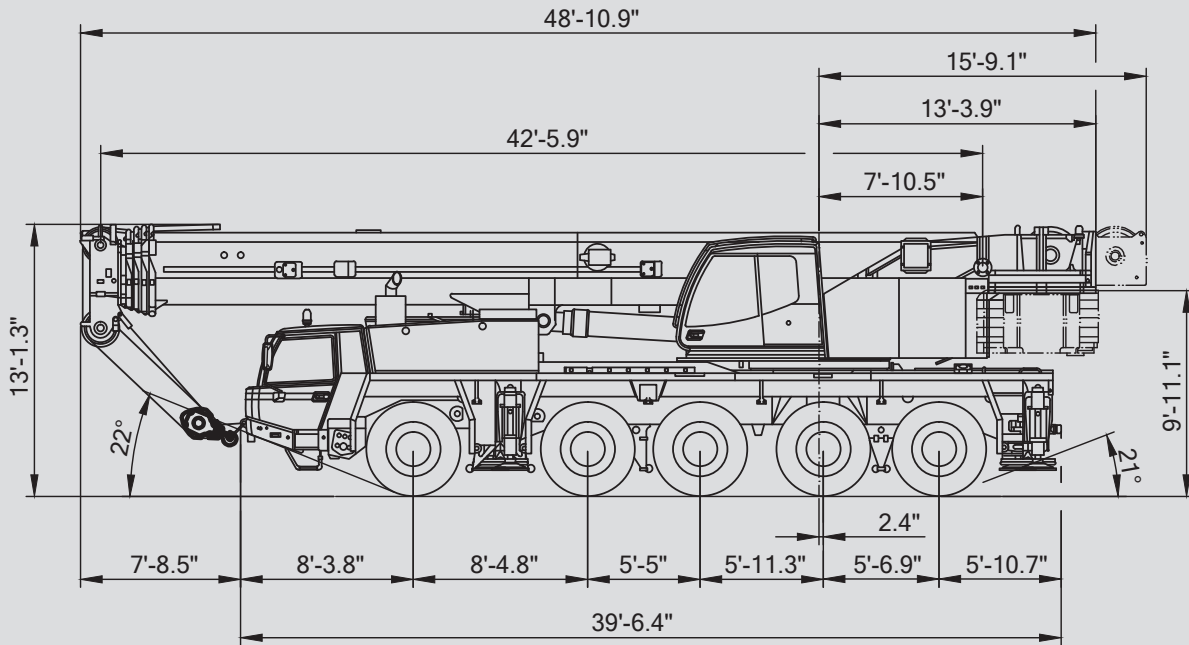

120 t All Terrain Crane

Carry Decks
Boom Trucks
Rough Terrain Cranes
All Terrain Cranes
Truck Cranes
Crawler Cranes
Access Platforms
Fork Lifts