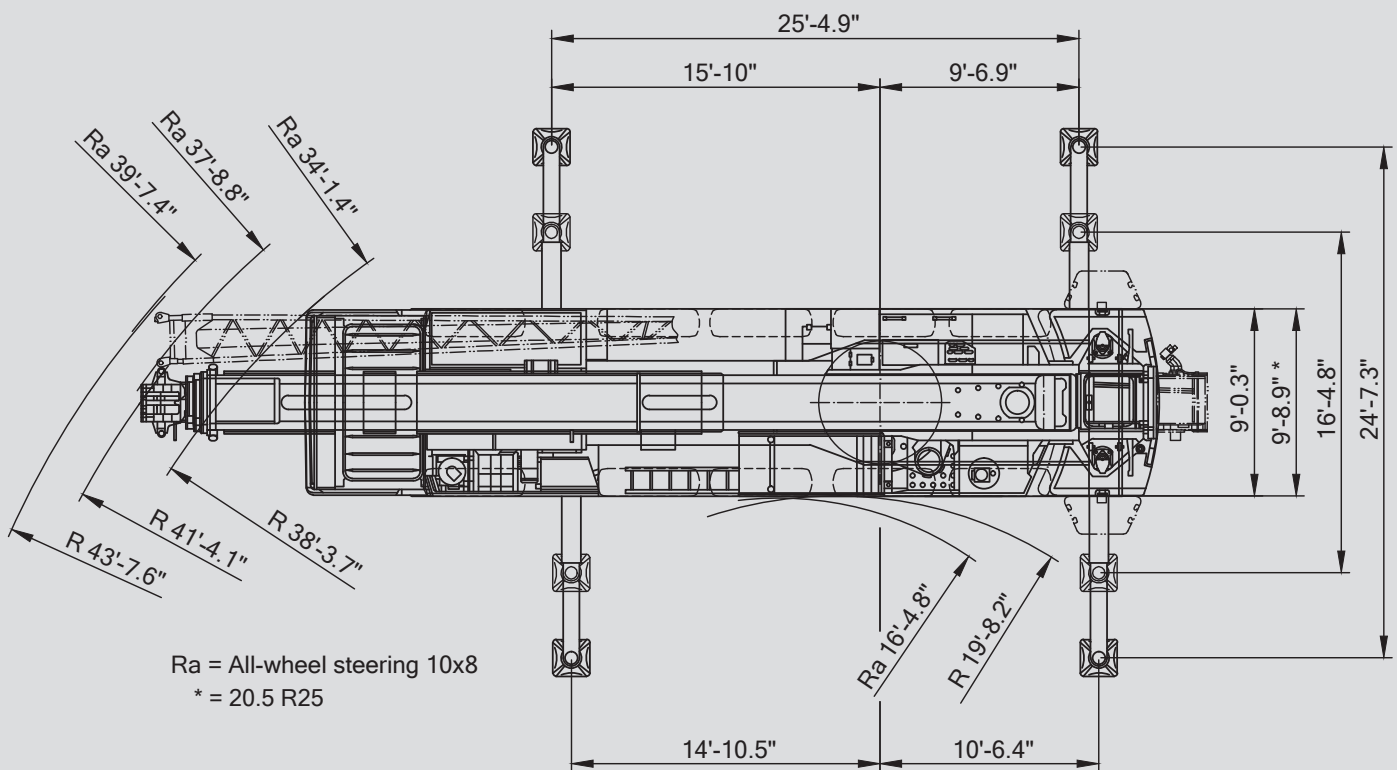

120 t All Terrain Crane

Carry Decks
Boom Trucks
Rough Terrain Cranes
All Terrain Cranes
Truck Cranes
Crawler Cranes
Access Platforms
Fork Lifts