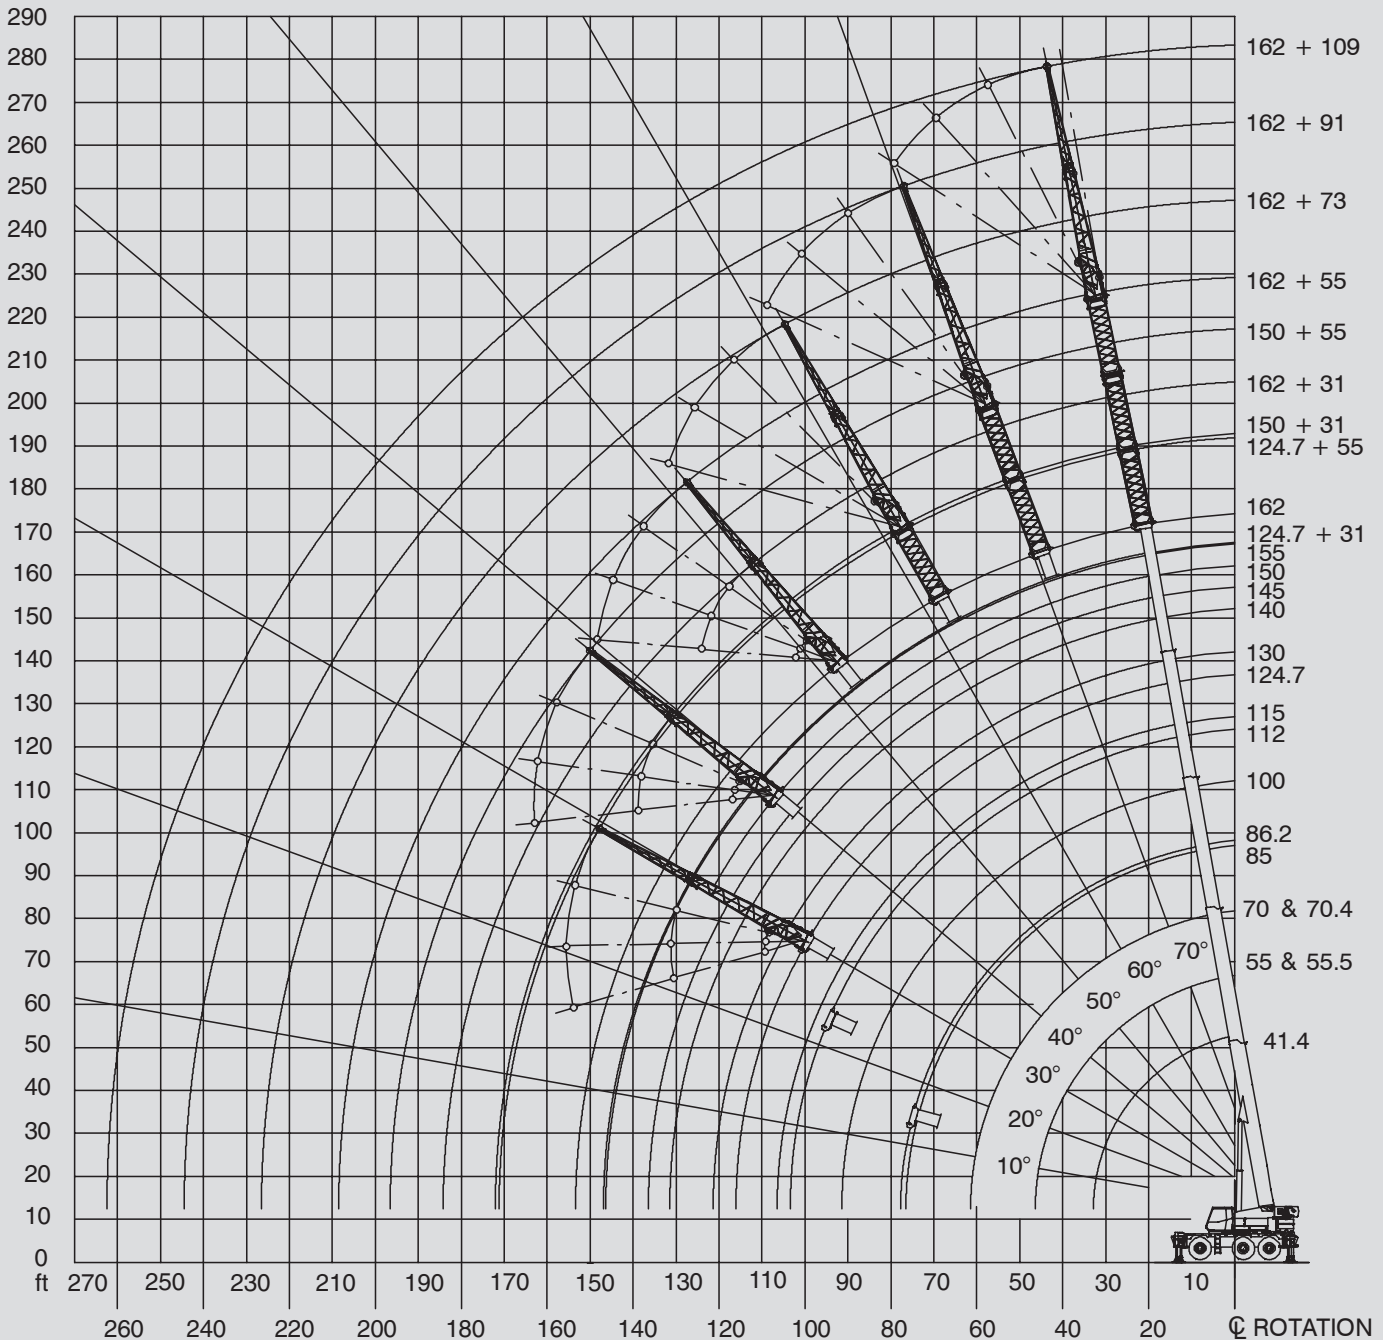

130 t Rough Terrain Crane

Call us (888) 972-7263

130 t | Rough Terrain Crane

Working range

   											
41.4-162 ft 43,000 lbs 26'x26' 360° 100%											
ft	41.4	55	70	85	100	115	130	145	155	162	ft
9	260										9
10	240.6	157	151.1								10
12	218	157	150.2								12
15	190.7	157	135.8	105.5							15
20	145.5	148.1	116.9	89.8	65.2	56.4					20
25	114.4	117.1	102.4	77.9	65.2	55.5	51				25
30	93.2	95.9	90.9	69.1	63.9	49.4	45.4	37.2			30
35		80.6	81.3	65.3	57.1	44.4	40.6	37.2	31.9	26.1	35
40		65.8	67.3	64.9	51.3	40.2	36.5	34.9	31.9	26.1	40
45		53.6	55.2	55	46.5	36.7	32.9	32	30	26.1	45
50			46.4	46.4	42.4	33.6	30.1	29.4	27.5	26.1	50
55			39.5	39.7	38.7	30.9	27.8	27.1	25.3	24.1	55
60			35.1	34.4	33.6	28.6	25.8	25	23.4	22.2	60
65				30.1	29.3	26.5	24	23.2	21.7	20.7	65
70				26.8	26.4	24.6	22.5	21.6	20.2	19.2	70
75				25.1	23.4	22.9	21	20.3	18.7	17.9	75
80					22	20.4	19.8	19	17.4	16.7	80
85					20.4	18.9	18.6	17.8	16.2	15.6	85
90					18.5	17.8	17.6	16.7	15.1	14.6	90
95						16.8	16.3	15.7	14.1	13.5	95
100						15.5	14.9	14.6	13.1	12.6	100
105						14.2	13.5	13.5	12.3	11.8	105
110							12.3	12.3	11.5	11	110
115							11.6	11.2	10.8	10.3	115
120							10.8	10.3	10	9.6	120
125								9.4	9.1	8.9	125
130								8.6	8.3	8.1	130
135								7.9	7.5	7.3	135
140									6.9	6.6	140
145									6.2	6	145
150										5.5	150

Carry Decks
Boom Trucks
Rough Terrain Cranes
All Terrain Cranes
Truck Cranes
Crawler Cranes
Access Platforms
Fork Lifts

Call us (888) 972-7263

130 t | Rough Terrain Crane

				
162 ft	31/55 ft	43,000 lbs	26'x26' 100%	360°