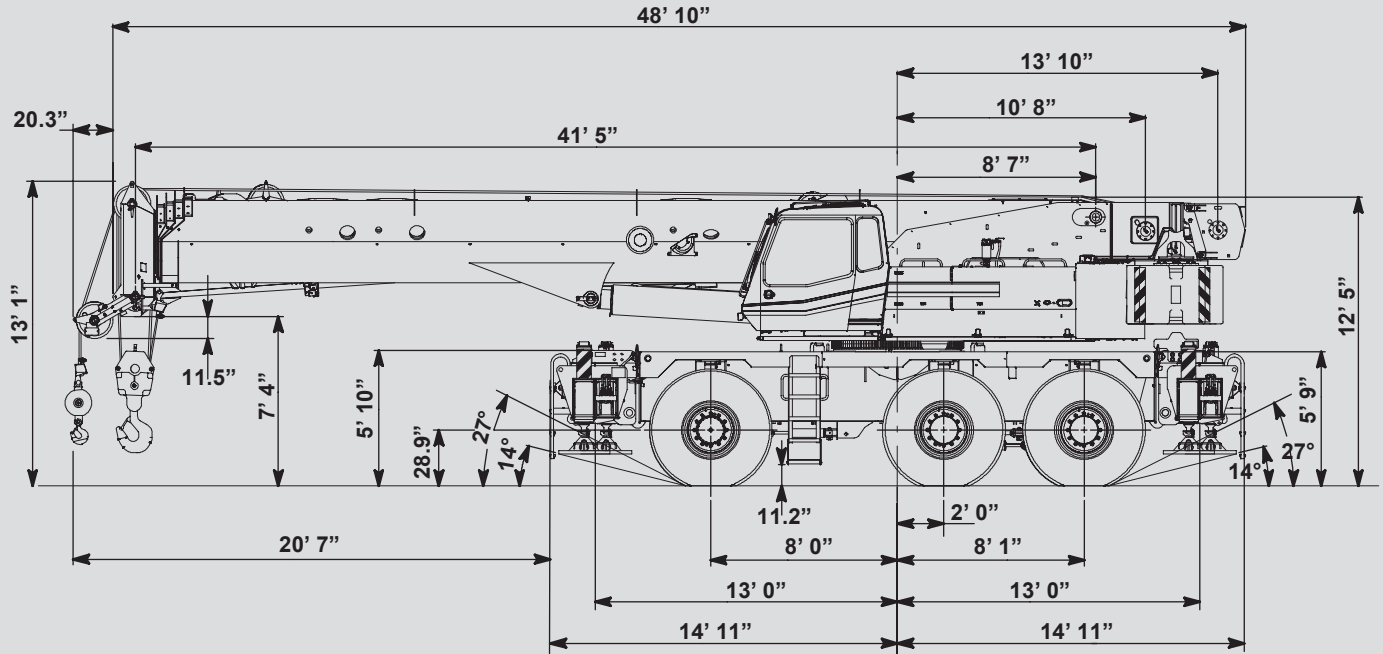

130 t Rough Terrain Crane

Call us (888) 972-7263

130 t | Rough Terrain Crane

Working range

   											
41.4-162 ft 43,000 lbs 26'x26' 360° 100%											
ft	41.4	55	70	85	100	115	130	145	155	162	ft
9	260										9
10	240.6	157	151.1								10
12	218	157	150.2								12
15	190.7	157	135.8	105.5							15
20	145.5	148.1	116.9	89.8	65.2	56.4					20
25	114.4	117.1	102.4	77.9	65.2	55.5	51				25
30	93.2	95.9	90.9	69.1	63.9	49.4	45.4	37.2			30
35		80.6	81.3	65.3	57.1	44.4	40.6	37.2	31.9	26.1	35
40		65.8	67.3	64.9	51.3	40.2	36.5	34.9	31.9	26.1	40
45		53.6	55.2	55	46.5	36.7	32.9	32	30	26.1	45
50			46.4	46.4	42.4	33.6	30.1	29.4	27.5	26.1	50
55			39.5	39.7	38.7	30.9	27.8	27.1	25.3	24.1	55
60			35.1	34.4	33.6	28.6	25.8	25	23.4	22.2	60
65				30.1	29.3	26.5	24	23.2	21.7	20.7	65
70				26.8	26.4	24.6	22.5	21.6	20.2	19.2	70
75				25.1	23.4	22.9	21	20.3	18.7	17.9	75
80					22	20.4	19.8	19	17.4	16.7	80
85					20.4	18.9	18.6	17.8	16.2	15.6	85
90					18.5	17.8	17.6	16.7	15.1	14.6	90
95						16.8	16.3	15.7	14.1	13.5	95
100						15.5	14.9	14.6	13.1	12.6	100
105						14.2	13.5	13.5	12.3	11.8	105
110							12.3	12.3	11.5	11	110
115							11.6	11.2	10.8	10.3	115
120							10.8	10.3	10	9.6	120
125								9.4	9.1	8.9	125
130								8.6	8.3	8.1	130
135								7.9	7.5	7.3	135
140									6.9	6.6	140
145									6.2	6	145
150										5.5	150

Carry Decks
Boom Trucks
Rough Terrain Cranes
All Terrain Cranes
Truck Cranes
Crawler Cranes
Access Platforms
Fork Lifts

Call us (888) 972-7263

130 t | Rough Terrain Crane

				
162 ft	31/55 ft	43,000 lbs	26'x26' 100%	360°