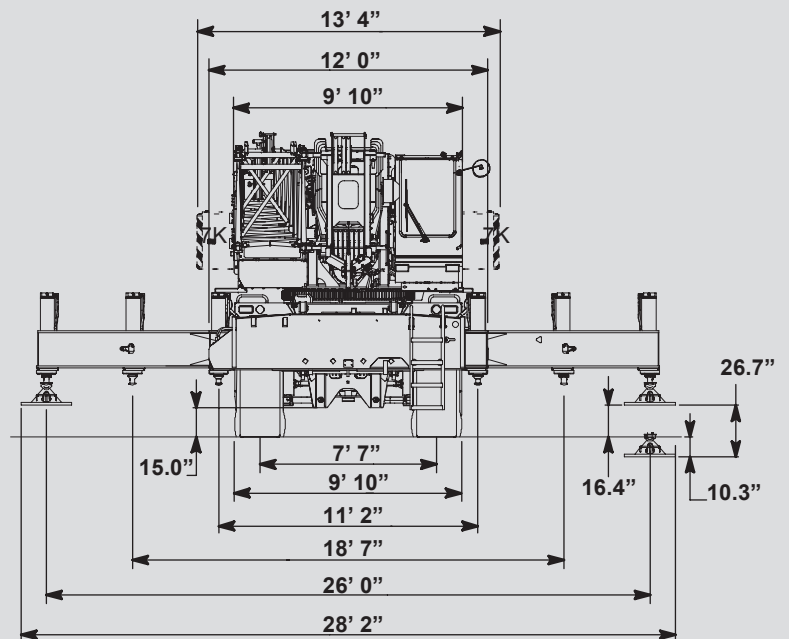

130 t Rough Terrain Crane

Call us (888) 972-7263

130 t | Rough Terrain Crane

Working range

   											
41.4-162 ft 43,000 lbs 26'x26' 360° 100%											
ft	41.4	55	70	85	100	115	130	145	155	162	ft
9	260										9
10	240.6	157	151.1								10
12	218	157	150.2								12
15	190.7	157	135.8	105.5							15
20	145.5	148.1	116.9	89.8	65.2	56.4					20
25	114.4	117.1	102.4	77.9	65.2	55.5	51				25
30	93.2	95.9	90.9	69.1	63.9	49.4	45.4	37.2			30
35		80.6	81.3	65.3	57.1	44.4	40.6	37.2	31.9	26.1	35
40		65.8	67.3	64.9	51.3	40.2	36.5	34.9	31.9	26.1	40
45		53.6	55.2	55	46.5	36.7	32.9	32	30	26.1	45
50			46.4	46.4	42.4	33.6	30.1	29.4	27.5	26.1	50
55			39.5	39.7	38.7	30.9	27.8	27.1	25.3	24.1	55
60			35.1	34.4	33.6	28.6	25.8	25	23.4	22.2	60
65				30.1	29.3	26.5	24	23.2	21.7	20.7	65
70				26.8	26.4	24.6	22.5	21.6	20.2	19.2	70
75				25.1	23.4	22.9	21	20.3	18.7	17.9	75
80					22	20.4	19.8	19	17.4	16.7	80
85					20.4	18.9	18.6	17.8	16.2	15.6	85
90					18.5	17.8	17.6	16.7	15.1	14.6	90
95						16.8	16.3	15.7	14.1	13.5	95
100						15.5	14.9	14.6	13.1	12.6	100
105						14.2	13.5	13.5	12.3	11.8	105
110							12.3	12.3	11.5	11	110
115							11.6	11.2	10.8	10.3	115
120							10.8	10.3	10	9.6	120
125								9.4	9.1	8.9	125
130								8.6	8.3	8.1	130
135								7.9	7.5	7.3	135
140									6.9	6.6	140
145									6.2	6	145
150										5.5	150

Carry Decks
Boom Trucks
Rough Terrain Cranes
All Terrain Cranes
Truck Cranes
Crawler Cranes
Access Platforms
Fork Lifts

Call us (888) 972-7263

130 t | Rough Terrain Crane

				
162 ft	31/55 ft	43,000 lbs	26'x26' 100%	360°