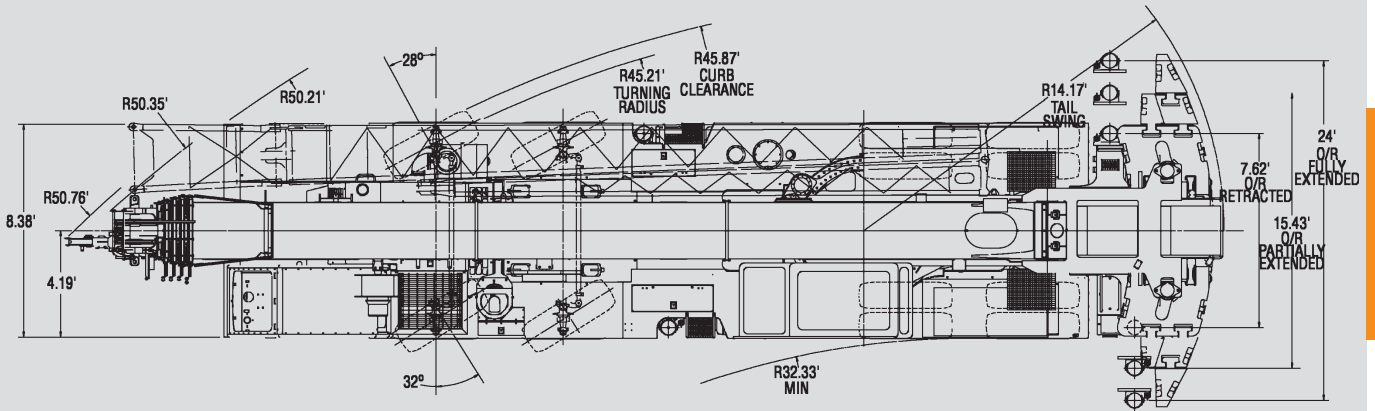

125 t Truck Crane

Carry Decks

Boom Trucks

Rough Terrain Cranes

All Terrain Cranes

Truck Cranes

Crawler Cranes

Access Platforms

Fork Lifts