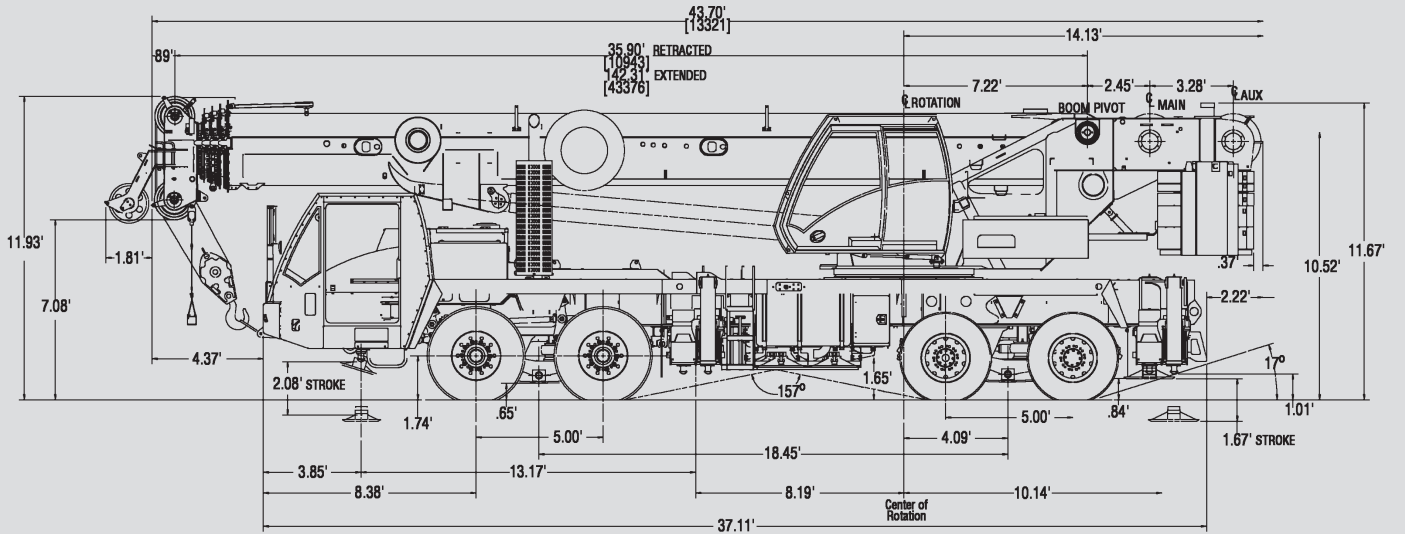

125 t Truck Crane

Carry Decks

Boom Trucks

Rough Terrain Cranes

All Terrain Cranes

Truck Cranes

Crawler Cranes

Access Platforms

Fork Lifts