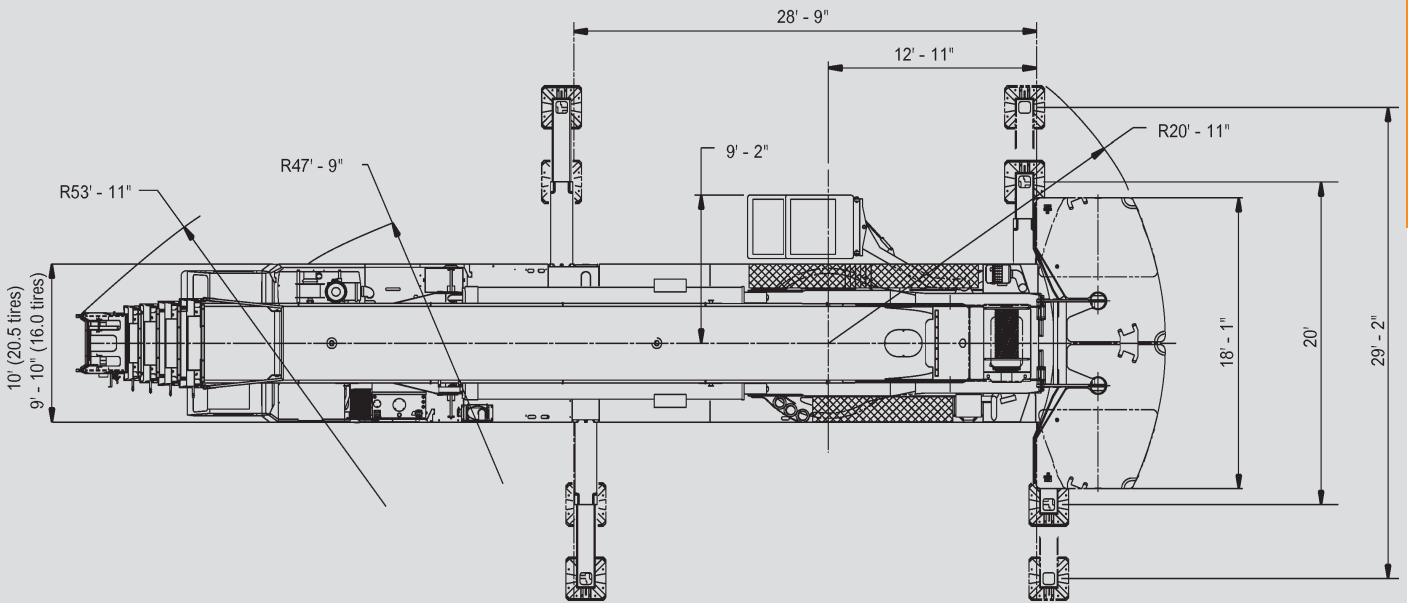

550 t All Terrain Crane

Fork Lifts | Access Platforms | Crawler Cranes | Truck Cranes | All Terrain Cranes | Rough Terrain Cranes | Boom Trucks | Carry Decks