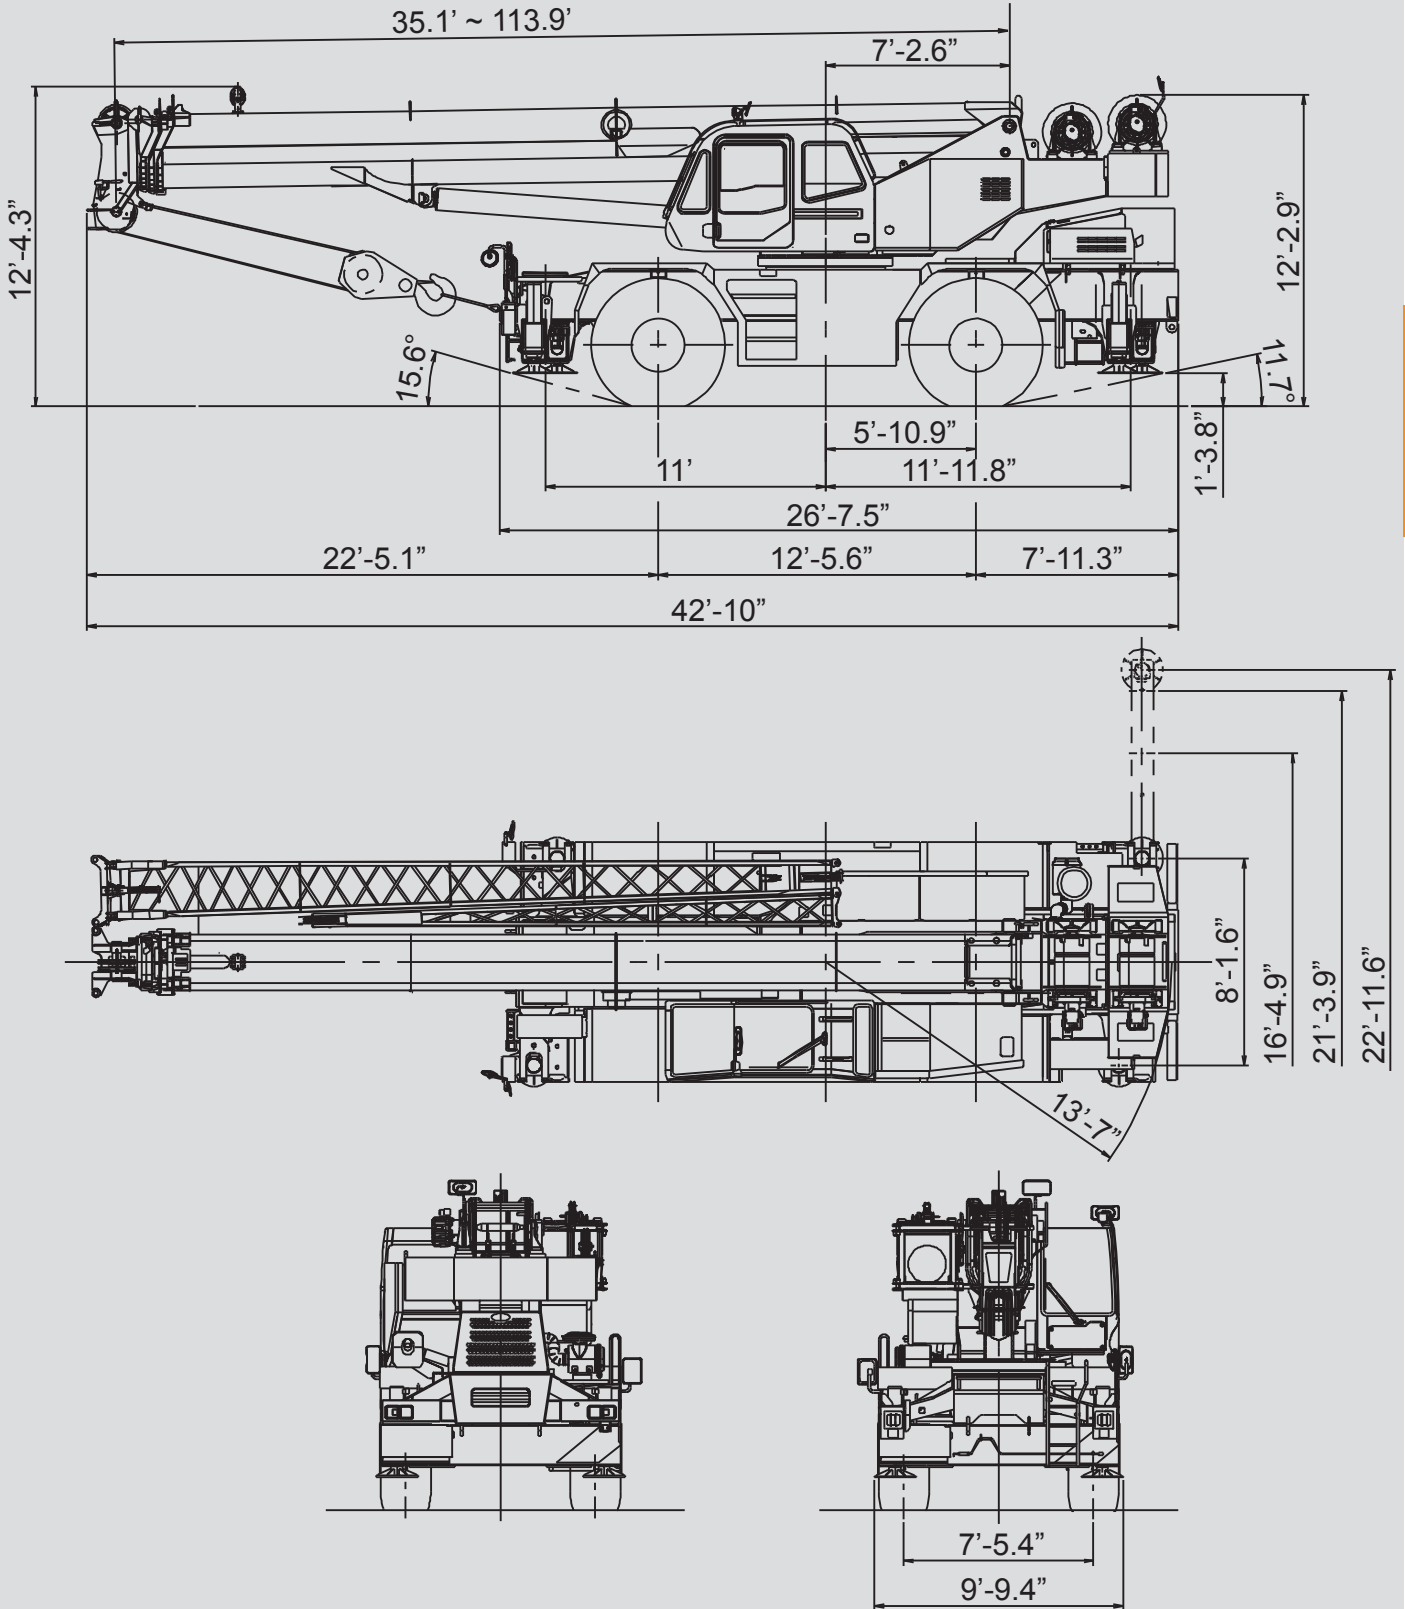

55 t Rough Terrain Crane

Working range

   								
35.1-113.9 ft		fix			22'11.8" x 22'11.6"		360°	
100%								
ft	35.1	48.2	61.4	74.5	87.6	100.7	113.9	ft
8	110							8
10	100.6	46.7	46.7	44.3				10
12	87.9	46.7	46.7	44.3	41.2			12
15	73.4	46.7	46.7	44.3	40.3	33		15
20	54.4	46.7	46.7	42.1	35.8	30.5	25.1	20
25	38.5	43	43	39.5	31.7	27.3	23.9	25
30		33.8	35	35.5	28.7	25	21.6	30
35		25.6	26.6	27	25.3	23	19.9	35
40		20.4	21.1	21.5	21.2	20.5	19	40
45			17.1	17.3	17.5	17.4	17.1	45
50			14.1	14.3	14.5	14.4	14.5	50
55				12	12.2	12.1	12.2	55
60				10.2	10.3	10.3	10.35	60
65				8.7	8.75	8.85	8.85	65
70					7.55	7.6	7.65	70
75					6.55	6.6	6.65	75
80					5.7	5.7	5.75	80
85						4.95	5	85
90						4.35	4.35	90
95							3.75	95
100							3.25	100
105							2.35	105

Carry Decks  
 Boom Trucks  
 Rough Terrain Cranes  
 All Terrain Cranes  
 Truck Cranes  
 Crawler Cranes  
 Access Platforms  
 Fork Lifts

Call us (888) 972-7263

55 t | Rough Terrain Crane

113.9 ft	28.9/50 ft	fix	22'11.8" x 22'11.6"	360°
100%				