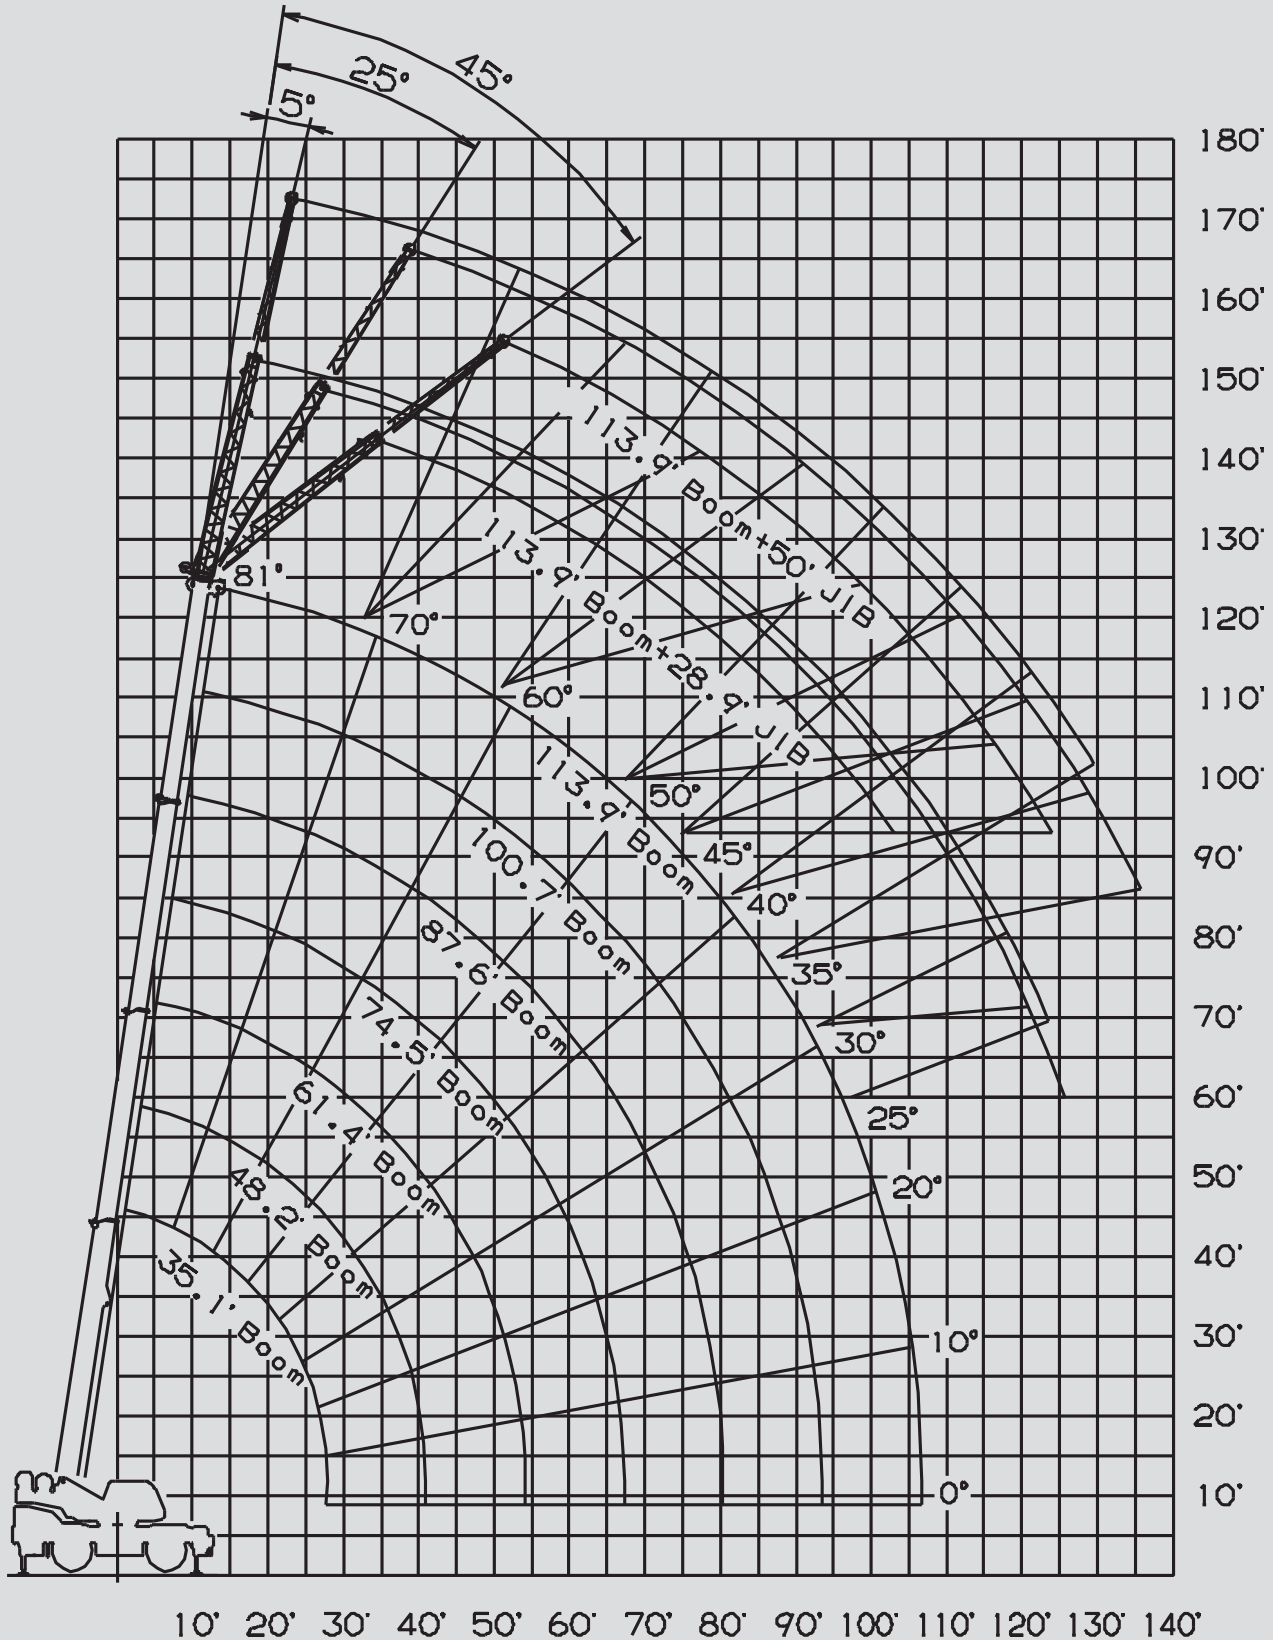

55 t Rough Terrain Crane

Working range

   								
35.1-113.9 ft		fix			22'11.8" x 22'11.6"		360°	
100%								
ft	35.1	48.2	61.4	74.5	87.6	100.7	113.9	ft
8	110							8
10	100.6	46.7	46.7	44.3				10
12	87.9	46.7	46.7	44.3	41.2			12
15	73.4	46.7	46.7	44.3	40.3	33		15
20	54.4	46.7	46.7	42.1	35.8	30.5	25.1	20
25	38.5	43	43	39.5	31.7	27.3	23.9	25
30		33.8	35	35.5	28.7	25	21.6	30
35		25.6	26.6	27	25.3	23	19.9	35
40		20.4	21.1	21.5	21.2	20.5	19	40
45			17.1	17.3	17.5	17.4	17.1	45
50			14.1	14.3	14.5	14.4	14.5	50
55				12	12.2	12.1	12.2	55
60				10.2	10.3	10.3	10.35	60
65				8.7	8.75	8.85	8.85	65
70					7.55	7.6	7.65	70
75					6.55	6.6	6.65	75
80					5.7	5.7	5.75	80
85						4.95	5	85
90						4.35	4.35	90
95							3.75	95
100							3.25	100
105							2.35	105

Carry Decks  
 Boom Trucks  
 Rough Terrain Cranes  
 All Terrain Cranes  
 Truck Cranes  
 Crawler Cranes  
 Access Platforms  
 Fork Lifts

Call us (888) 972-7263

55 t | Rough Terrain Crane

113.9 ft	28.9/50 ft	fix	22'11.8" x 22'11.6"	360°
100%				