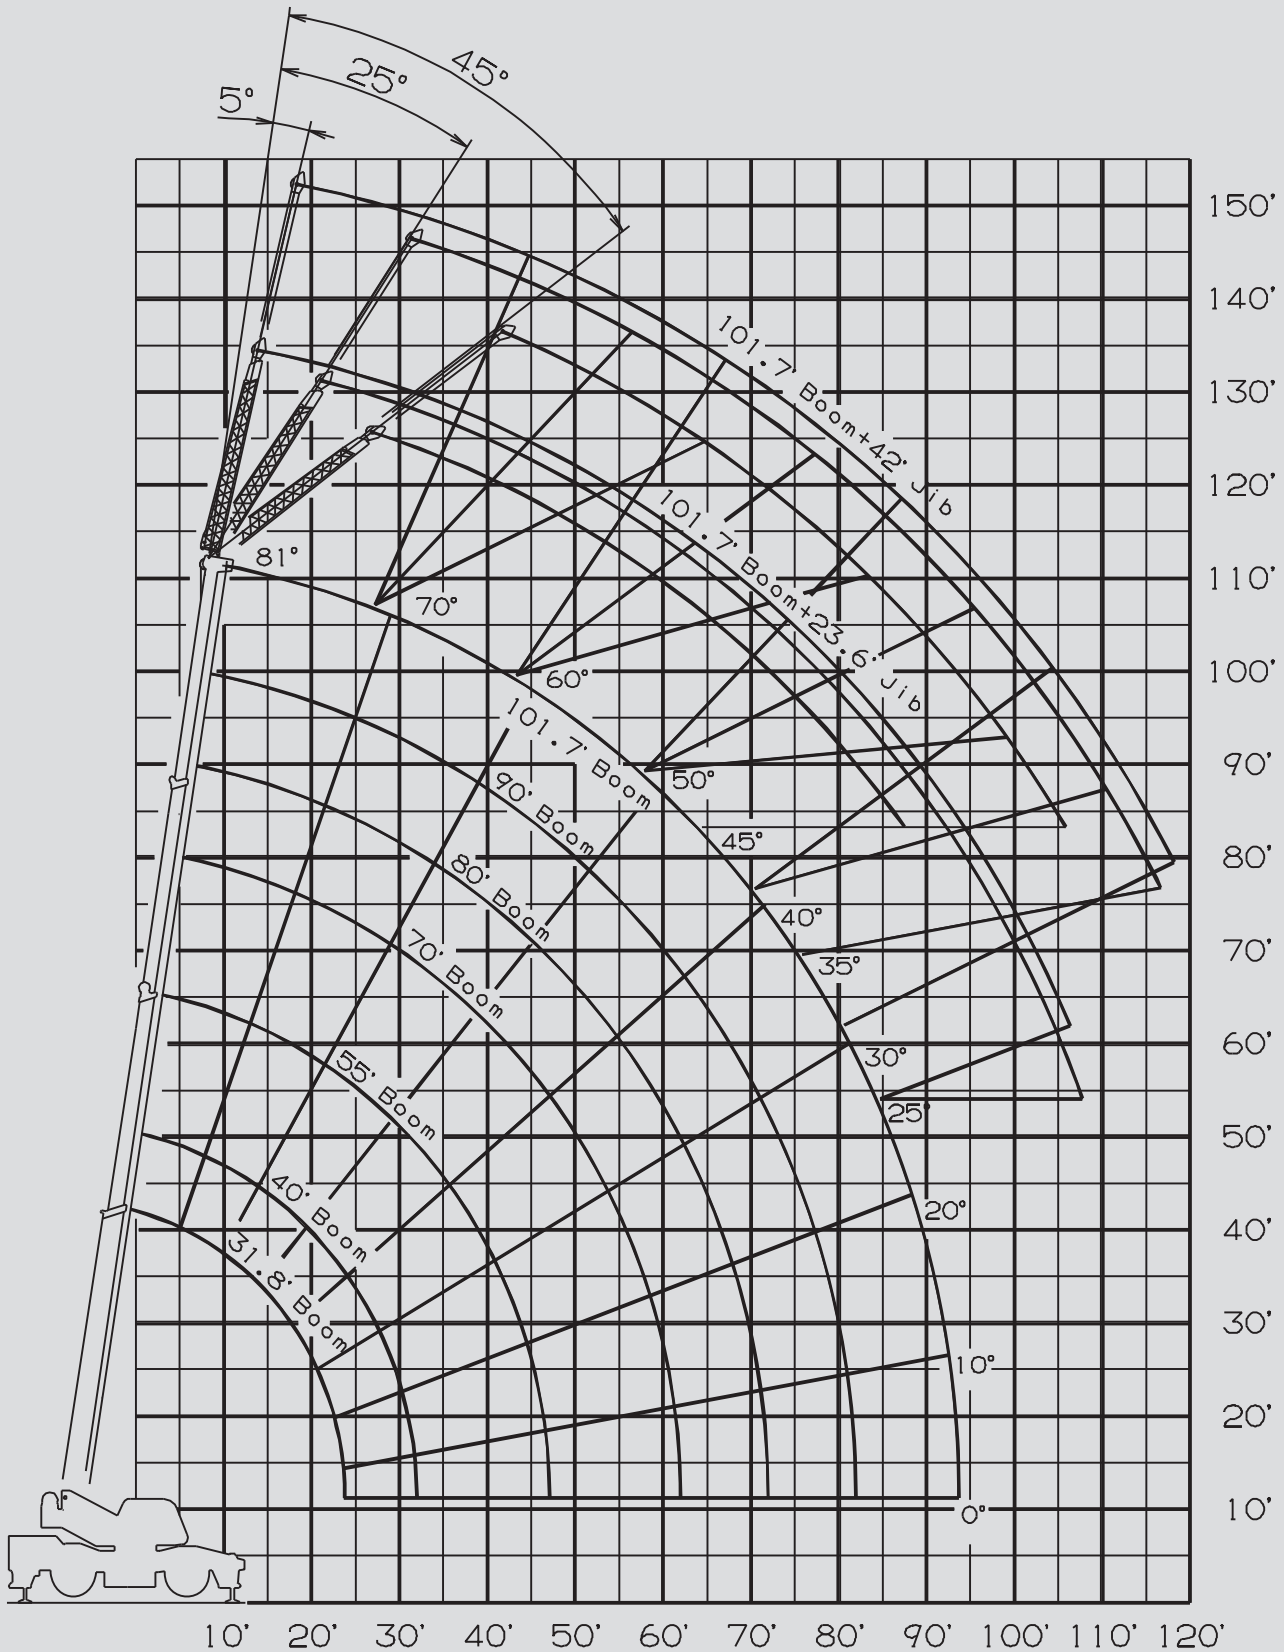

35 t Rough Terrain Crane

Fork Lifts Access Platforms Crawler Cranes Truck Cranes All Terrain Cranes Rough Terrain Cranes Boom Trucks Carry Decks

Working range

   								
31.8-101.7 ft		fix			20'11.1"x20'8"		360°	
100%								
ft	31.8	40	55	70	80	90	101.7	ft
8	70							8
10	60	49.6	42.3	27.5				10
12	56.5	49.6	42.3	27.5	27.5			12
15	46.5	46	40	27.5	27.5	25.3		15
20	36	35.5	32	27.5	27.2	23.5	18.5	20
25		28.5	25.9	24.2	22.7	20.4	18.1	25
30		20.5	20.1	20.1	19.4	17.8	16.3	30
35			15.8	16.7	16	15.3	14.4	35
40			12.2	13.1	13.25	13.05	12.6	40
45			9.25	10.3	10.6	11	11	45
50				8.4	8.7	8.9	9.3	50
55				6.65	7.1	7.3	7.8	55
60				5.4	5.9	6.2	6.45	60
65					4.8	5.1	5.3	65
70					3.7	4.3	4.4	70
75						3.65	3.8	75
80						3	3.2	80
85							2.6	85
90							2.2	90

Carry Decks
Boom Trucks
Rough Terrain Cranes
All Terrain Cranes
Truck Cranes
Crawler Cranes
Access Platforms
Fork Lifts

Call us (888) 972-7263

35 t | Rough Terrain Crane

101.7 ft	23.6/42 ft	fix	20'11.1"x20'8"	360°
100%				