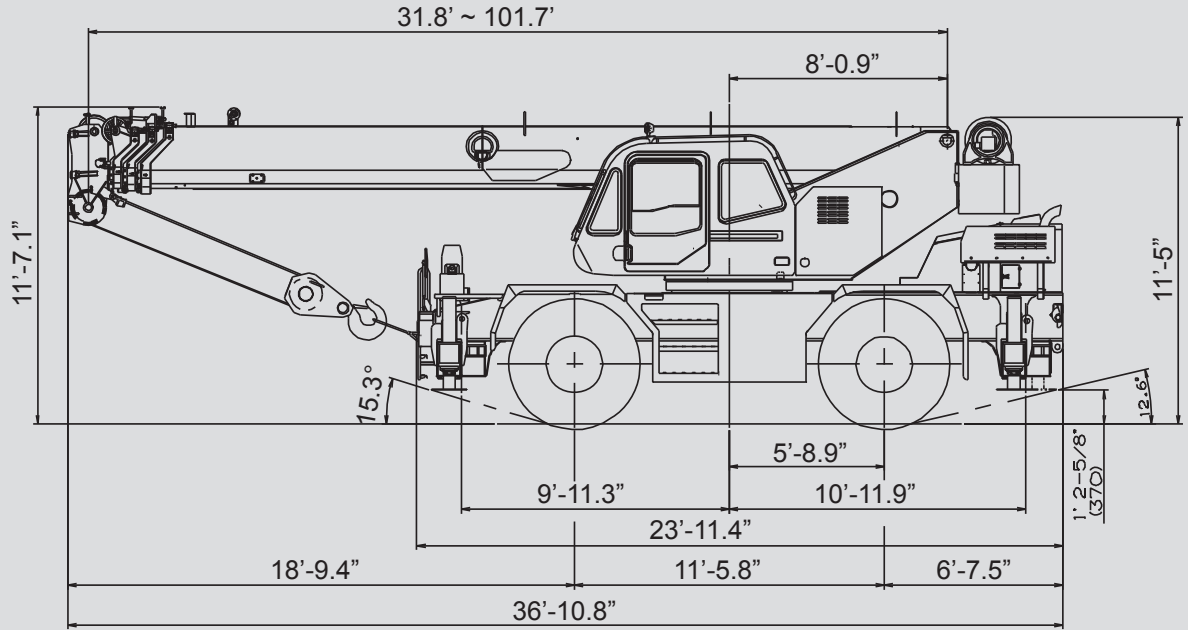

35 t Rough Terrain Crane

Fork Lifts Access Platforms Crawler Cranes Truck Cranes All Terrain Cranes Rough Terrain Cranes Boom Trucks Carry Decks

Working range

   								
31.8-101.7 ft		fix			20'11.1"x20'8"		360°	
100%								
ft	31.8	40	55	70	80	90	101.7	ft
8	70							8
10	60	49.6	42.3	27.5				10
12	56.5	49.6	42.3	27.5	27.5			12
15	46.5	46	40	27.5	27.5	25.3		15
20	36	35.5	32	27.5	27.2	23.5	18.5	20
25		28.5	25.9	24.2	22.7	20.4	18.1	25
30		20.5	20.1	20.1	19.4	17.8	16.3	30
35			15.8	16.7	16	15.3	14.4	35
40			12.2	13.1	13.25	13.05	12.6	40
45			9.25	10.3	10.6	11	11	45
50				8.4	8.7	8.9	9.3	50
55				6.65	7.1	7.3	7.8	55
60				5.4	5.9	6.2	6.45	60
65					4.8	5.1	5.3	65
70					3.7	4.3	4.4	70
75						3.65	3.8	75
80						3	3.2	80
85							2.6	85
90							2.2	90

Carry Decks
Boom Trucks
Rough Terrain Cranes
All Terrain Cranes
Truck Cranes
Crawler Cranes
Access Platforms
Fork Lifts

Call us (888) 972-7263

35 t | Rough Terrain Crane

101.7 ft	23.6/42 ft	fix	20'11.1"x20'8"	360°
100%				