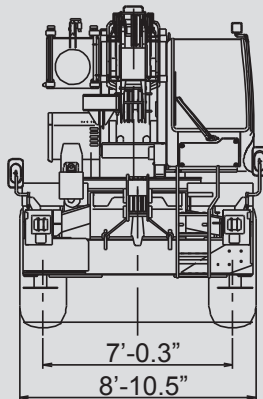

35 t Rough Terrain Crane

Fork Lifts Access Platforms Crawler Cranes Truck Cranes All Terrain Cranes Rough Terrain Cranes Boom Trucks Carry Decks

Working range

   								
31.8-101.7 ft		fix			20'11.1"x20'8"		360°	
100%								
ft	31.8	40	55	70	80	90	101.7	ft
8	70							8
10	60	49.6	42.3	27.5				10
12	56.5	49.6	42.3	27.5	27.5			12
15	46.5	46	40	27.5	27.5	25.3		15
20	36	35.5	32	27.5	27.2	23.5	18.5	20
25		28.5	25.9	24.2	22.7	20.4	18.1	25
30		20.5	20.1	20.1	19.4	17.8	16.3	30
35			15.8	16.7	16	15.3	14.4	35
40			12.2	13.1	13.25	13.05	12.6	40
45			9.25	10.3	10.6	11	11	45
50				8.4	8.7	8.9	9.3	50
55				6.65	7.1	7.3	7.8	55
60				5.4	5.9	6.2	6.45	60
65					4.8	5.1	5.3	65
70					3.7	4.3	4.4	70
75						3.65	3.8	75
80						3	3.2	80
85							2.6	85
90							2.2	90

Carry Decks
Boom Trucks
Rough Terrain Cranes
All Terrain Cranes
Truck Cranes
Crawler Cranes
Access Platforms
Fork Lifts

Call us (888) 972-7263

35 t | Rough Terrain Crane

101.7 ft	23.6/42 ft	fix	20'11.1"x20'8"	360°
100%				