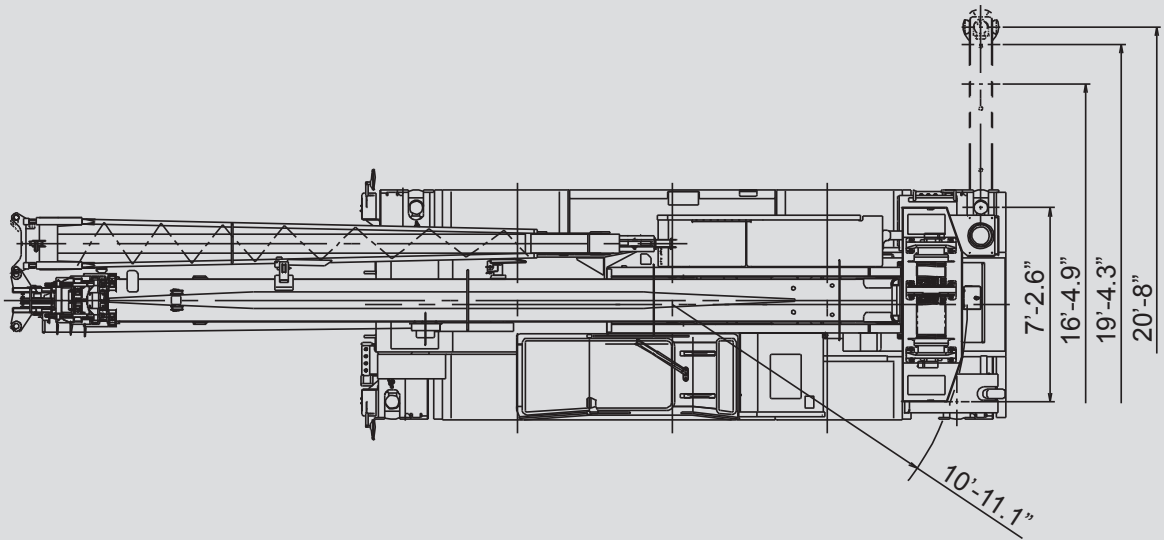

35 t Rough Terrain Crane

Fork Lifts Access Platforms Crawler Cranes Truck Cranes All Terrain Cranes Rough Terrain Cranes Boom Trucks Carry Decks

Working range

   								
31.8-101.7 ft		fix			20'11.1"x20'8"		360°	
100%								
ft	31.8	40	55	70	80	90	101.7	ft
8	70							8
10	60	49.6	42.3	27.5				10
12	56.5	49.6	42.3	27.5	27.5			12
15	46.5	46	40	27.5	27.5	25.3		15
20	36	35.5	32	27.5	27.2	23.5	18.5	20
25		28.5	25.9	24.2	22.7	20.4	18.1	25
30		20.5	20.1	20.1	19.4	17.8	16.3	30
35			15.8	16.7	16	15.3	14.4	35
40			12.2	13.1	13.25	13.05	12.6	40
45			9.25	10.3	10.6	11	11	45
50				8.4	8.7	8.9	9.3	50
55				6.65	7.1	7.3	7.8	55
60				5.4	5.9	6.2	6.45	60
65					4.8	5.1	5.3	65
70					3.7	4.3	4.4	70
75						3.65	3.8	75
80						3	3.2	80
85							2.6	85
90							2.2	90

Carry Decks
Boom Trucks
Rough Terrain Cranes
All Terrain Cranes
Truck Cranes
Crawler Cranes
Access Platforms
Fork Lifts

Call us (888) 972-7263

35 t | Rough Terrain Crane

101.7 ft	23.6/42 ft	fix	20'11.1"x20'8"	360°
100%				