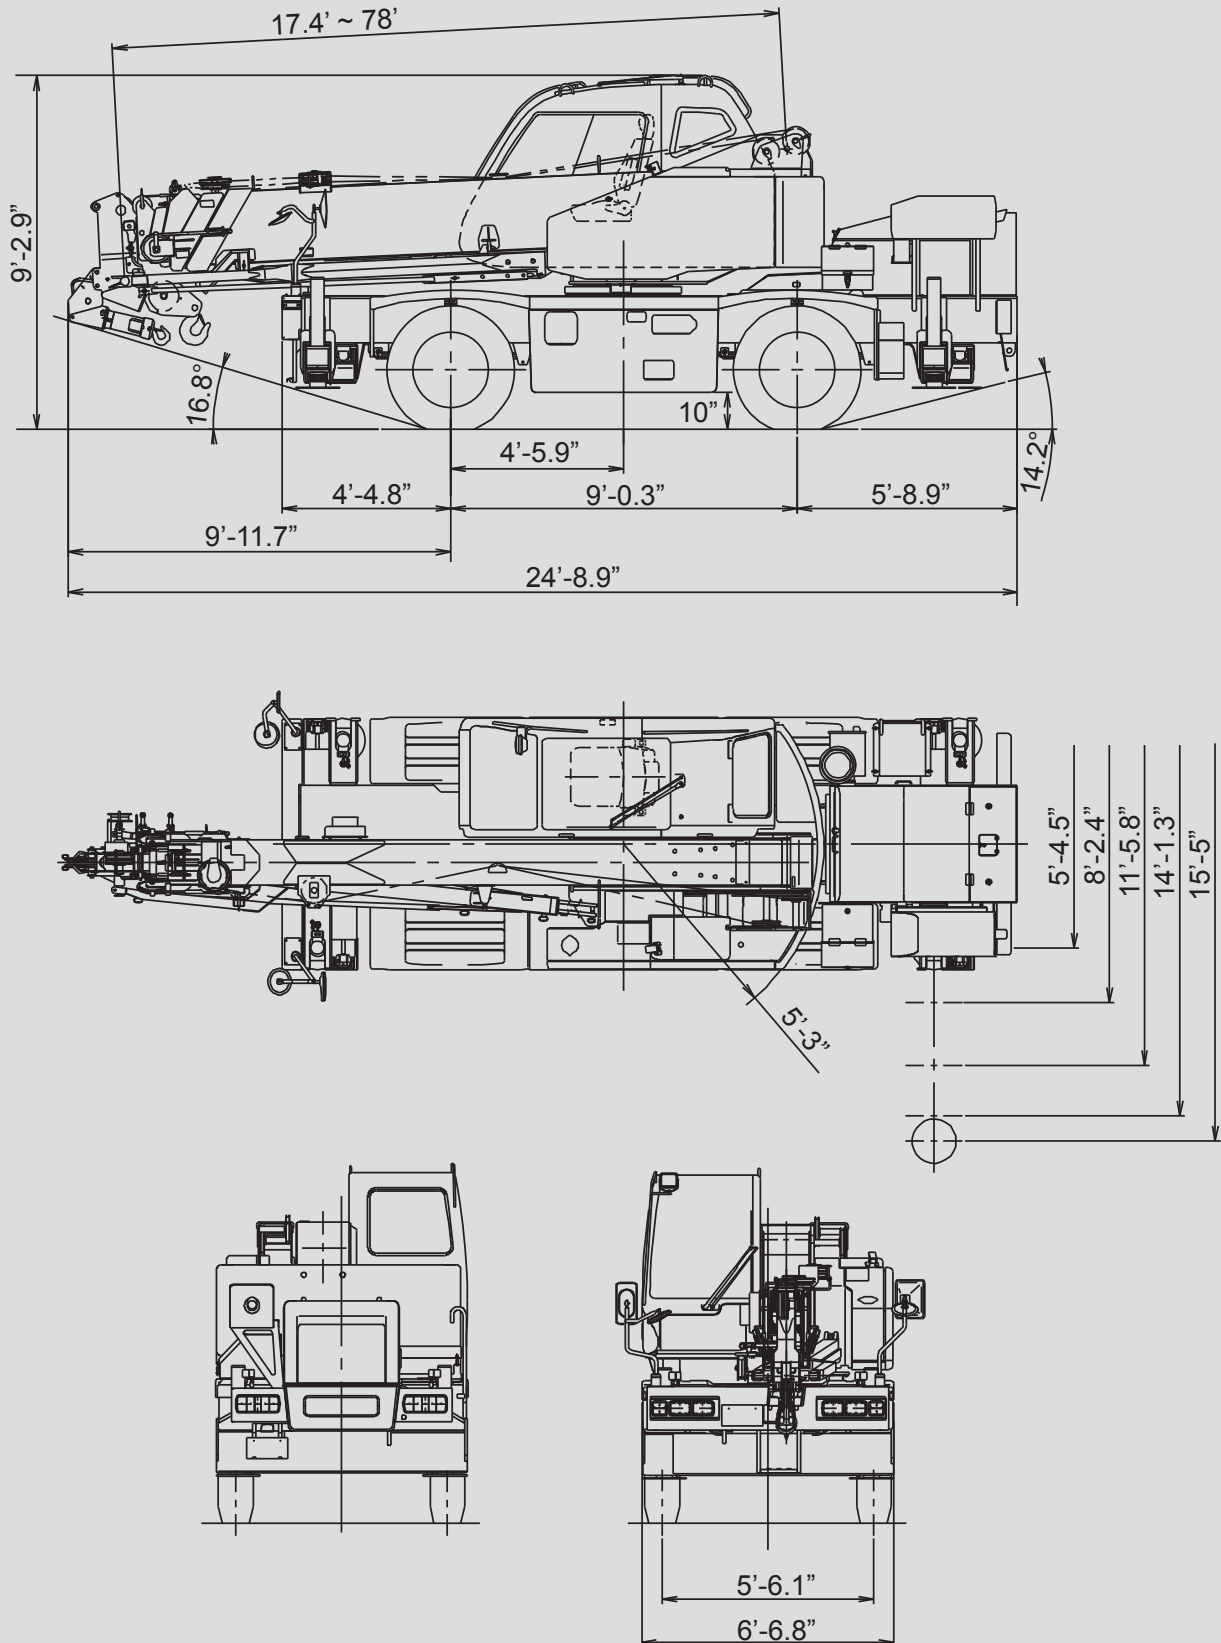

15 t Rough Terrain Crane

Carry Decks

Boom Trucks

Rough Terrain Cranes

All Terrain Cranes

Truck Cranes

Crawler Cranes

Access Platforms

Fork Lifts