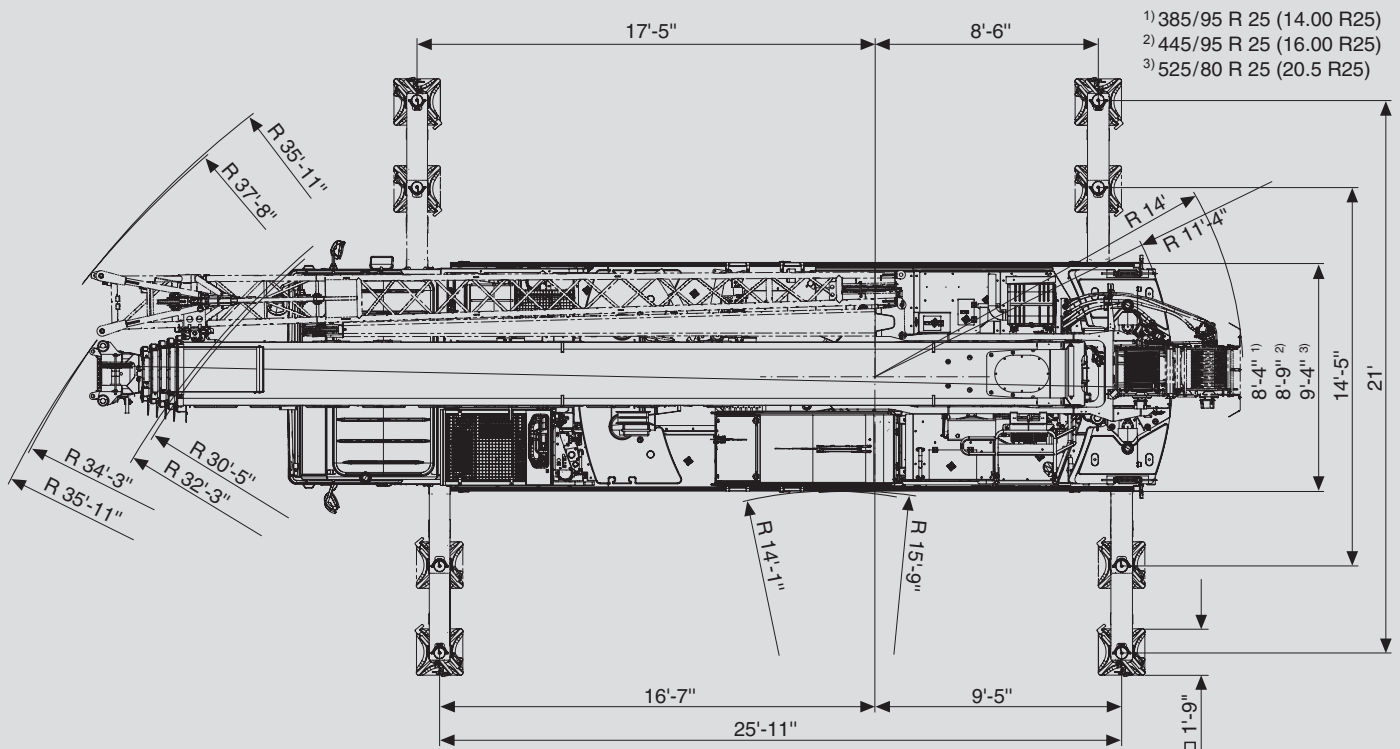

75 t All Terrain Crane

*± 4"

- 1) 385/95 R 25 (14.00 R25)
- 2) 445/95 R 25 (16.00 R25)
- 3) 525/80 R 25 (20.5 R25)

Call us (888) 972-7263

75 t | All Terrain Crane

Working range

														
		36.4-170.9 ft		36,376 lbs		25'11"x21' 100%		360°						
ft	36.4*	36.4	48.1	60.7	73.2	85.8	98.3	110.9	123.4	136	148.5	161.1	170.9	ft
8	154.3	127.2												8
10	130.7	115.7	111.1	108										10
12	119.9	106.3	101.9	98.8	88									12
13	110.7	97.9	93.9	91	88	67.9								13
15	97.4	90.6	87.3	84.4	82.5	63.3	52.7							15
16	87.1	82.5	82	78.7	76.9	59.3	52.7	38.8						16
20	71.2	69	69.4	68.8	68.1	57.8	50.3	41	31.3					20
23	60	59.1	59.3	58.6	59.3	57.3	45.9	41	31.3	23.4				23
26	51.6	50.9	51.4	50.7	51.4	51.8	45	38.8	31.3	23.4	18.3			26
30			45.4	44.1	44.8	45.2	41.9	36.2	31.3	23.4	18.3	15		30
33			40.1	38.8	40.6	39.9	39.2	33.3	29.3	23.4	18.3	15	12.8	33
39			31.7	32.6	32.4	32.4	32.6	28.4	25.8	23.4	18.3	15	12.8	39
46				25.1	25.8	26	25.4	24.5	22.9	20.9	18.3	15	12.8	46
53				19.8	21.2	20.9	20.1	19.6	20.1	18.7	17.4	15	12.8	53
59					17.4	17	16.8	17.2	16.3	16.3	15.7	14.6	12.8	59
66					14.1	14.1	15	14.3	13.7	13.4	13.9	13.2	12.6	66
72						13	12.6	11.9	12.3	12.1	11.5	11.7	11.7	72
79						8.4	10.8	10.8	10.6	10.4	10.4	9.7	9.9	79
85							9.3	9.7	9	8.8	8.8	8.2	8.4	85
92								8.4	8.4	7.9	7.5	7.1	7.1	92
98								7.3	7.3	6.8	6.4	6	6	98
105									6.2	6	5.5	4.9	5.1	105
112									5.5	5.1	4.9	4.2	4.2	112
118										4.4	4	3.5	3.5	118
125										3.7	3.3	2.9	2.9	125
131											2.9	2.2	2.2	131
138											2.4	1.8	1.8	138
144												1.3	1.3	144