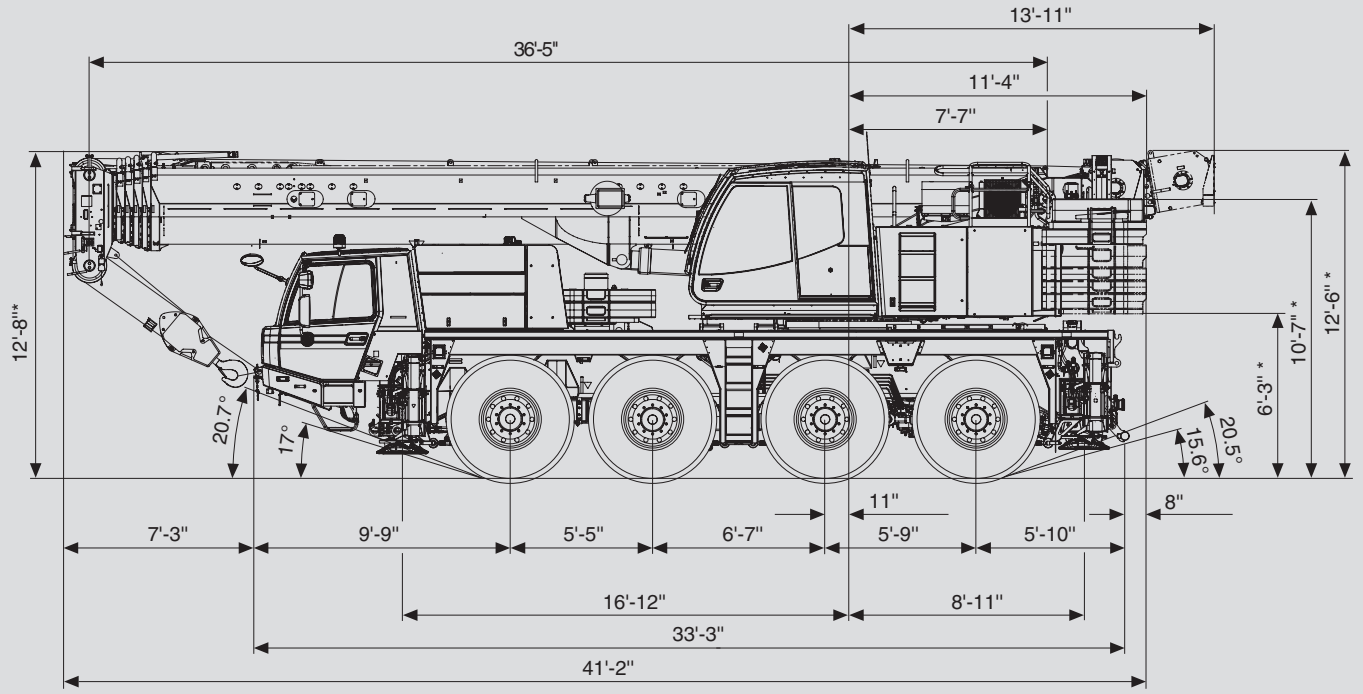

75 t All Terrain Crane

*± 4"

- 1) 385/95 R 25 (14.00 R25)
- 2) 445/95 R 25 (16.00 R25)
- 3) 525/80 R 25 (20.5 R25)

Call us (888) 972-7263

75 t | All Terrain Crane

Working range

														
		36.4-170.9 ft		36,376 lbs		25'11"x21' 100%		360°						
ft	36.4*	36.4	48.1	60.7	73.2	85.8	98.3	110.9	123.4	136	148.5	161.1	170.9	ft
8	154.3	127.2												8
10	130.7	115.7	111.1	108										10
12	119.9	106.3	101.9	98.8	88									12
13	110.7	97.9	93.9	91	88	67.9								13
15	97.4	90.6	87.3	84.4	82.5	63.3	52.7							15
16	87.1	82.5	82	78.7	76.9	59.3	52.7	38.8						16
20	71.2	69	69.4	68.8	68.1	57.8	50.3	41	31.3					20
23	60	59.1	59.3	58.6	59.3	57.3	45.9	41	31.3	23.4				23
26	51.6	50.9	51.4	50.7	51.4	51.8	45	38.8	31.3	23.4	18.3			26
30			45.4	44.1	44.8	45.2	41.9	36.2	31.3	23.4	18.3	15		30
33			40.1	38.8	40.6	39.9	39.2	33.3	29.3	23.4	18.3	15	12.8	33
39			31.7	32.6	32.4	32.4	32.6	28.4	25.8	23.4	18.3	15	12.8	39
46				25.1	25.8	26	25.4	24.5	22.9	20.9	18.3	15	12.8	46
53				19.8	21.2	20.9	20.1	19.6	20.1	18.7	17.4	15	12.8	53
59					17.4	17	16.8	17.2	16.3	16.3	15.7	14.6	12.8	59
66					14.1	14.1	15	14.3	13.7	13.4	13.9	13.2	12.6	66
72						13	12.6	11.9	12.3	12.1	11.5	11.7	11.7	72
79						8.4	10.8	10.8	10.6	10.4	10.4	9.7	9.9	79
85							9.3	9.7	9	8.8	8.8	8.2	8.4	85
92								8.4	8.4	7.9	7.5	7.1	7.1	92
98								7.3	7.3	6.8	6.4	6	6	98
105									6.2	6	5.5	4.9	5.1	105
112									5.5	5.1	4.9	4.2	4.2	112
118										4.4	4	3.5	3.5	118
125										3.7	3.3	2.9	2.9	125
131											2.9	2.2	2.2	131
138											2.4	1.8	1.8	138
144												1.3	1.3	144