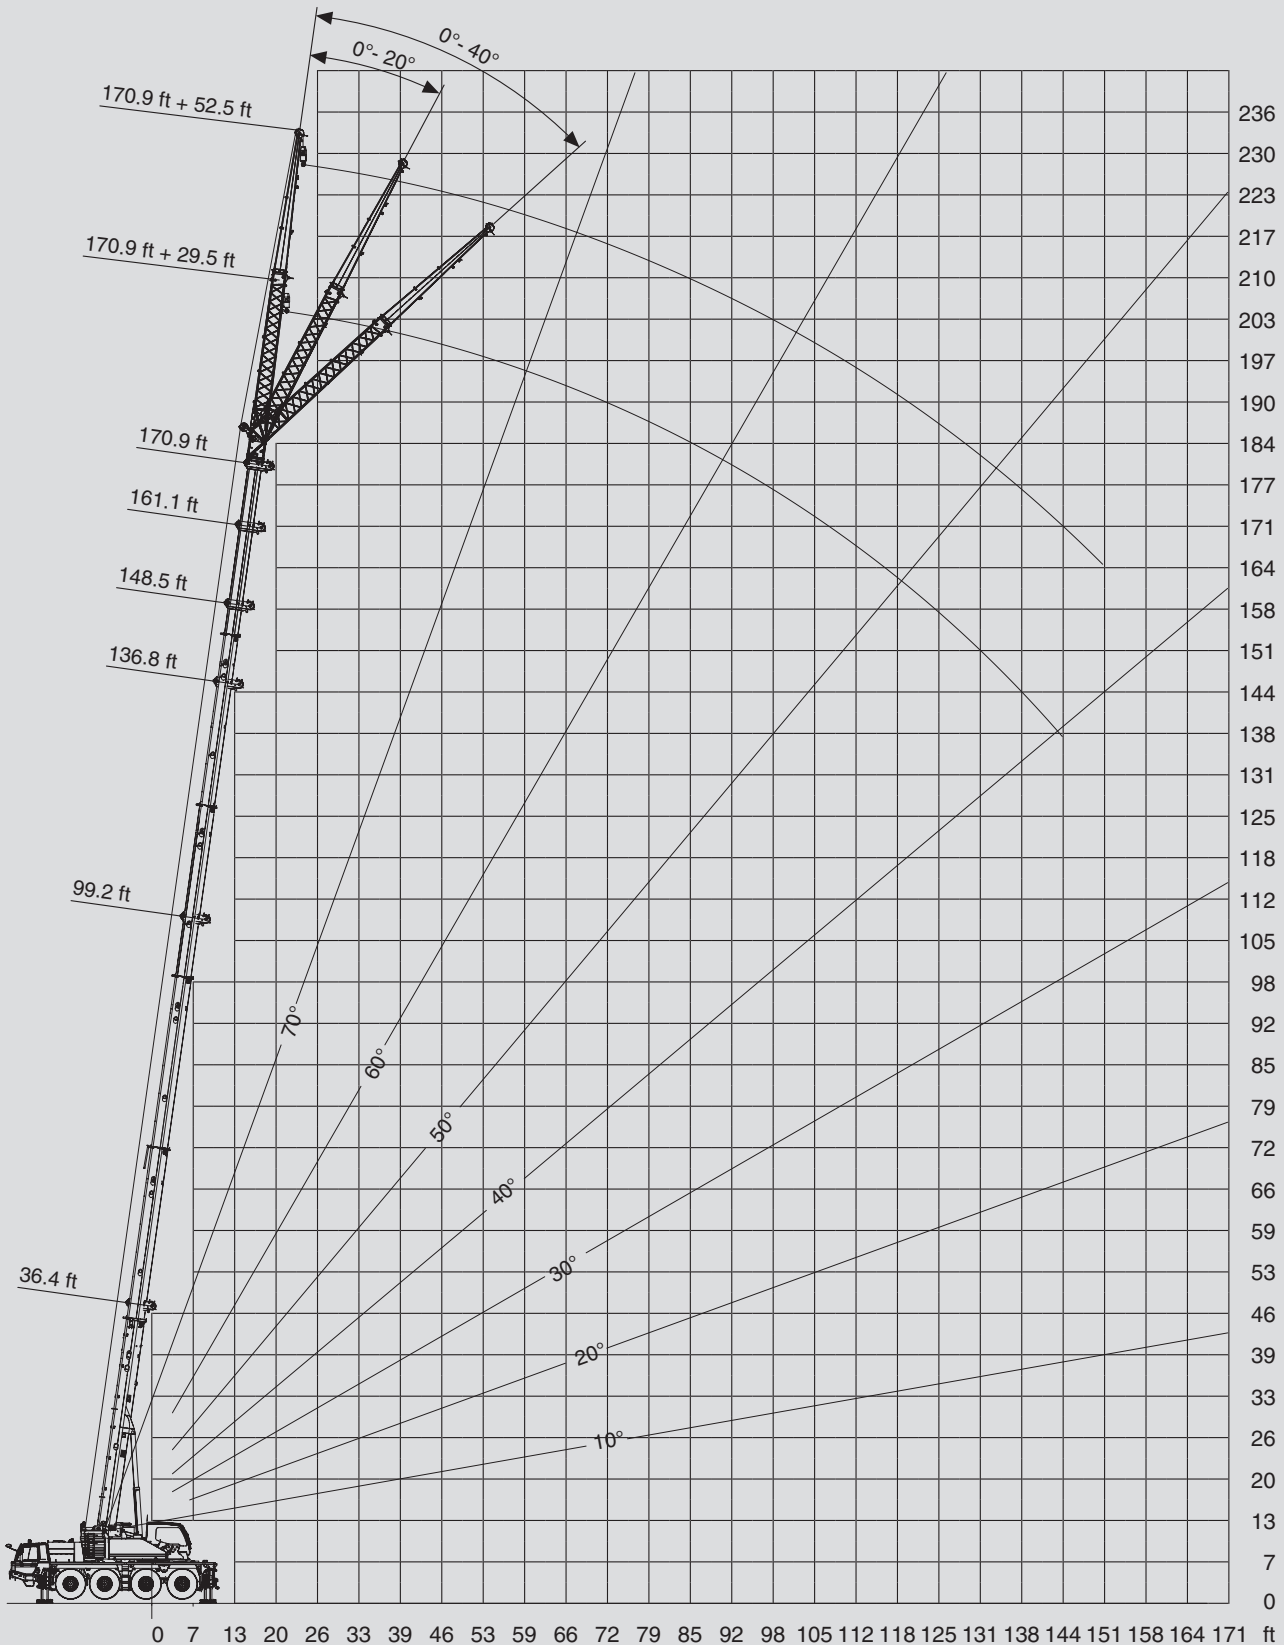

Working range

																	Carry Decks
																	Boom Trucks
																	Rough Terrain Cranes
																	All Terrain Cranes
																	Truck Cranes
																	Crawler Cranes
																	Access Platforms
																	Fork Lifts
		99.2-170.9 ft			29.5 ft			36,376 lbs			25'11"x21' 100%			360°			
ft	0°	99.2 20°	40°	0°	136.8 20°	40°	0°	148.5 20°	40°	0°	161.1 20°	40°	0°	170.9 20°	40°	ft	
15	22.7															15	
16	22.7															16	
20	22.7															20	
23	22.7															23	
26	22.7	19.4		12.6			9.3									26	
30	22.7	19.4		12.6			9.3			7.7						30	
33	22.7	19.4		12.6			9.3			7.7			5.3			33	
39	22.3	19.4	17.2	12.6	12.6		9.3	9.3		7.7	7.7		5.3			39	
46	19.8	19	16.5	12.6	11.7	11	9.3	9.3	8.4	7.7	7.7		5.3	5.3		46	
53	17.9	17.2	16.1	11.7	10.8	10.1	9.3	8.8	7.7	7.7	7.5	6.8	5.3	5.3	5.3	53	
59	15.7	15.7	15.4	10.8	9.9	9.5	9.3	8.2	7.5	7.7	7.1	6.4	5.3	5.3	5.3	59	
66	12.8	13.7	14.1	9.9	9.3	8.8	8.8	7.7	7.1	7.5	6.6	6.2	5.3	5.3	5.3	66	
72	10.4	11.2	11.9	9.3	8.6	8.4	8.4	7.3	6.8	7.1	6.2	5.7	5.3	5.3	5.3	72	
79	8.6	9.3	9.7	8.4	8.2	7.7	7.7	7.1	6.4	6.6	6	5.5	5.3	5.3	5.3	79	
85	7.1	7.7	8.2	7.3	7.7	7.3	7.3	6.6	6.2	6.2	5.5	5.3	5.3	5.3	5.1	85	
92	5.7	6.4	6.6	6	6.6	7.1	6.4	6.4	6	6	5.3	5.1	5.3	5.1	4.9	92	
98	4.9	5.1	5.3	4.9	5.5	5.7	5.3	6	5.7	5.5	5.1	4.9	5.3	4.9	4.6	98	
105	3.7	4.2		4	4.4	4.9	4.4	4.9	5.3	4.9	4.9	4.6	4.6	4.6	4.4	105	
112	3.1	3.3		3.1	3.5	3.7	3.5	4	4.4	4	4.4	4.4	4	4.4	4.2	112	
118	2.4			2.4	2.9	3.1	2.9	3.3	3.5	3.3	3.5	4	3.1	3.5	4	118	
125				1.8	2.2	2.2	2.2	2.6	2.9	2.6	2.9	3.1	2.4	2.9	3.1	125	
131					1.5	1.5	1.8	2	2.2	2	2.4	2.4	2	2.2	2.4	131	
138								1.5	1.5		1.8	2		1.8	2	138	
144												1.3				144