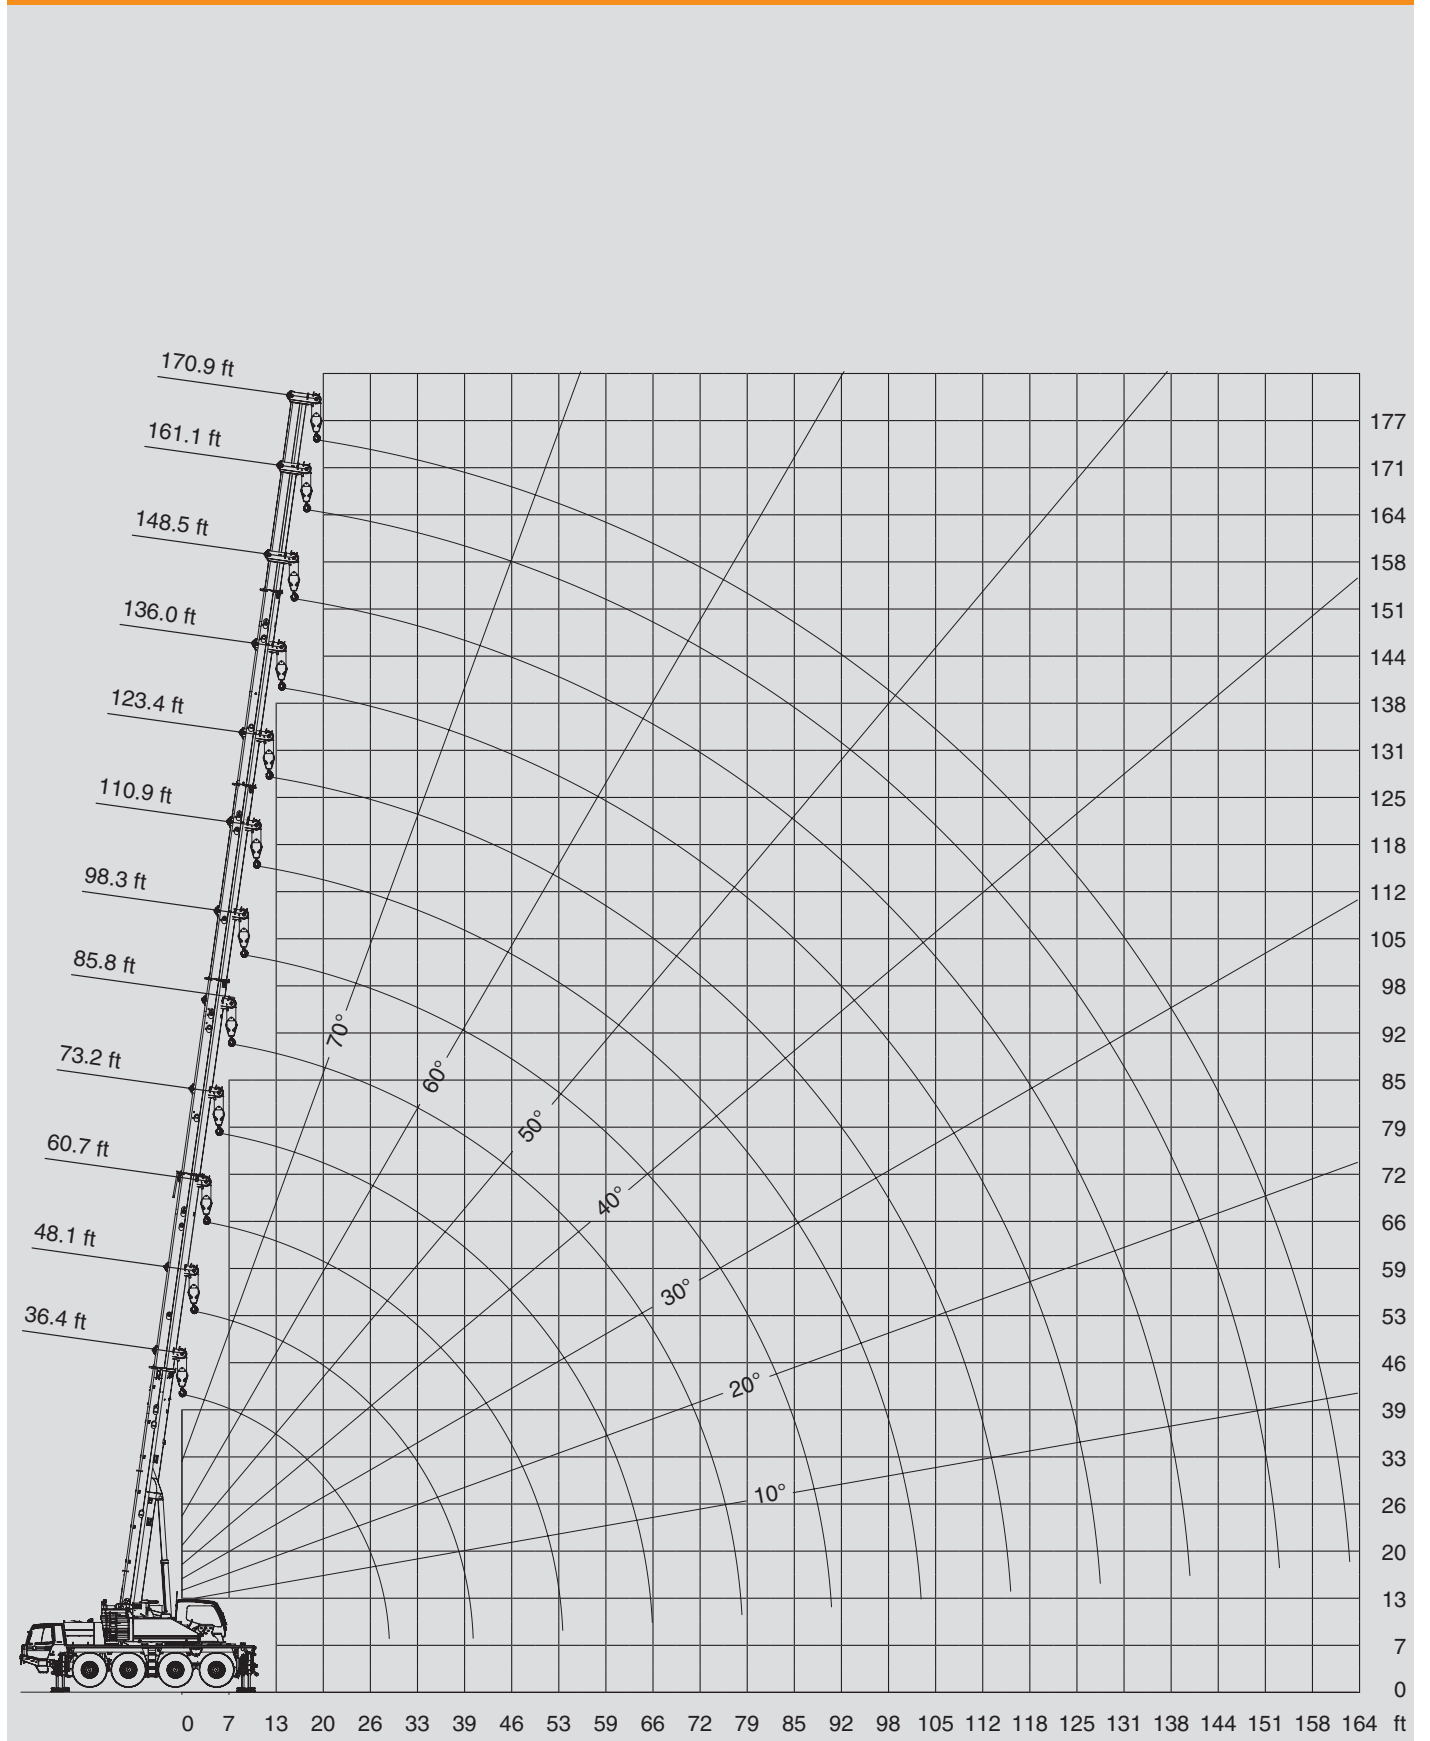

75 t All Terrain Crane

*± 4"

- 1) 385/95 R 25 (14.00 R25)
- 2) 445/95 R 25 (16.00 R25)
- 3) 525/80 R 25 (20.5 R25)

Call us (888) 972-7263

75 t | All Terrain Crane

Working range

														
		36.4-170.9 ft		36,376 lbs		25'11"x21' 100%		360°						
ft	36.4*	36.4	48.1	60.7	73.2	85.8	98.3	110.9	123.4	136	148.5	161.1	170.9	ft
8	154.3	127.2												8
10	130.7	115.7	111.1	108										10
12	119.9	106.3	101.9	98.8	88									12
13	110.7	97.9	93.9	91	88	67.9								13
15	97.4	90.6	87.3	84.4	82.5	63.3	52.7							15
16	87.1	82.5	82	78.7	76.9	59.3	52.7	38.8						16
20	71.2	69	69.4	68.8	68.1	57.8	50.3	41	31.3					20
23	60	59.1	59.3	58.6	59.3	57.3	45.9	41	31.3	23.4				23
26	51.6	50.9	51.4	50.7	51.4	51.8	45	38.8	31.3	23.4	18.3			26
30			45.4	44.1	44.8	45.2	41.9	36.2	31.3	23.4	18.3	15		30
33			40.1	38.8	40.6	39.9	39.2	33.3	29.3	23.4	18.3	15	12.8	33
39			31.7	32.6	32.4	32.4	32.6	28.4	25.8	23.4	18.3	15	12.8	39
46				25.1	25.8	26	25.4	24.5	22.9	20.9	18.3	15	12.8	46
53				19.8	21.2	20.9	20.1	19.6	20.1	18.7	17.4	15	12.8	53
59					17.4	17	16.8	17.2	16.3	16.3	15.7	14.6	12.8	59
66					14.1	14.1	15	14.3	13.7	13.4	13.9	13.2	12.6	66
72						13	12.6	11.9	12.3	12.1	11.5	11.7	11.7	72
79						8.4	10.8	10.8	10.6	10.4	10.4	9.7	9.9	79
85							9.3	9.7	9	8.8	8.8	8.2	8.4	85
92								8.4	8.4	7.9	7.5	7.1	7.1	92
98								7.3	7.3	6.8	6.4	6	6	98
105									6.2	6	5.5	4.9	5.1	105
112									5.5	5.1	4.9	4.2	4.2	112
118										4.4	4	3.5	3.5	118
125										3.7	3.3	2.9	2.9	125
131											2.9	2.2	2.2	131
138											2.4	1.8	1.8	138
144												1.3	1.3	144