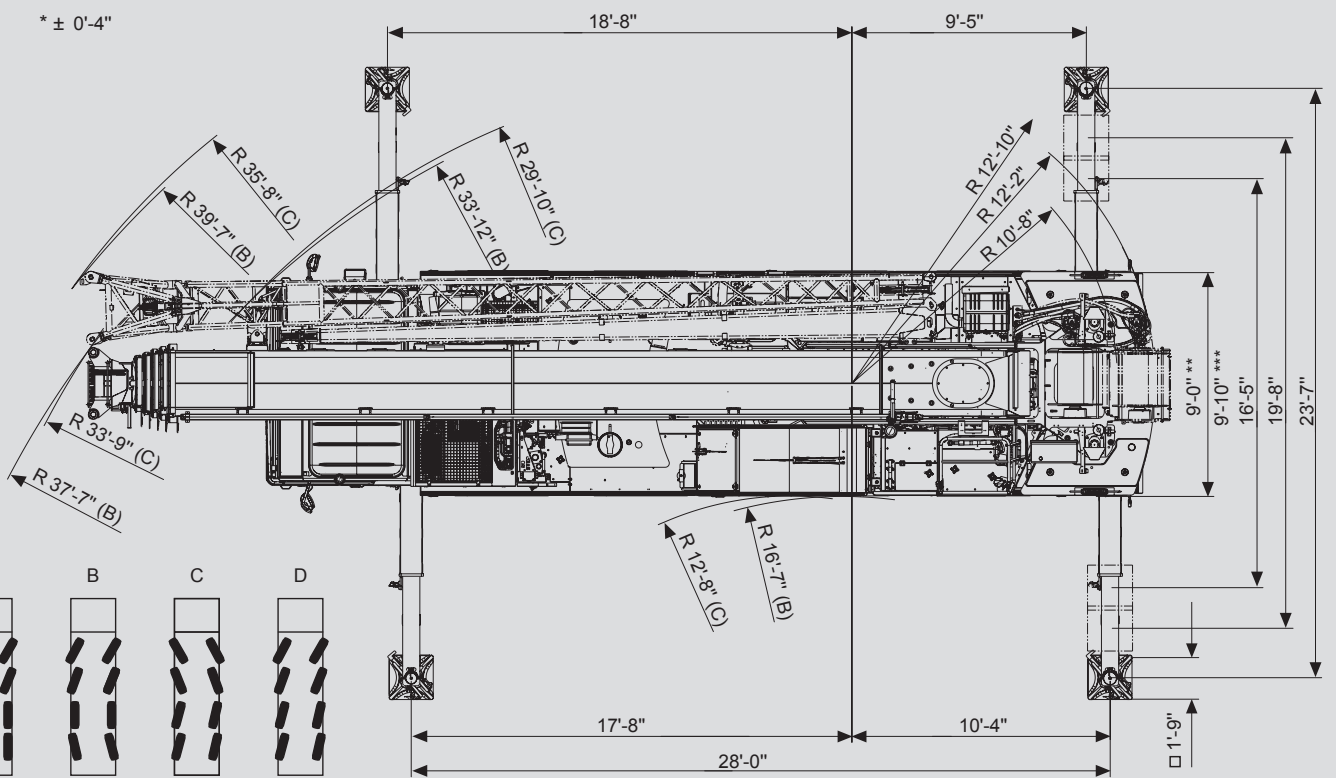

v > 15.5 mph (25 km/h)
v < 15.5 mph (25 km/h)

** 445/95 R 25 (16.00 R25)
*** 525/80 R 25 (20.50 R25)

Carry Decks

Boom Trucks

Rough Terrain Cranes

All Terrain Cranes

Truck Cranes

Crawler Cranes

Access Platforms

Fork Lifts