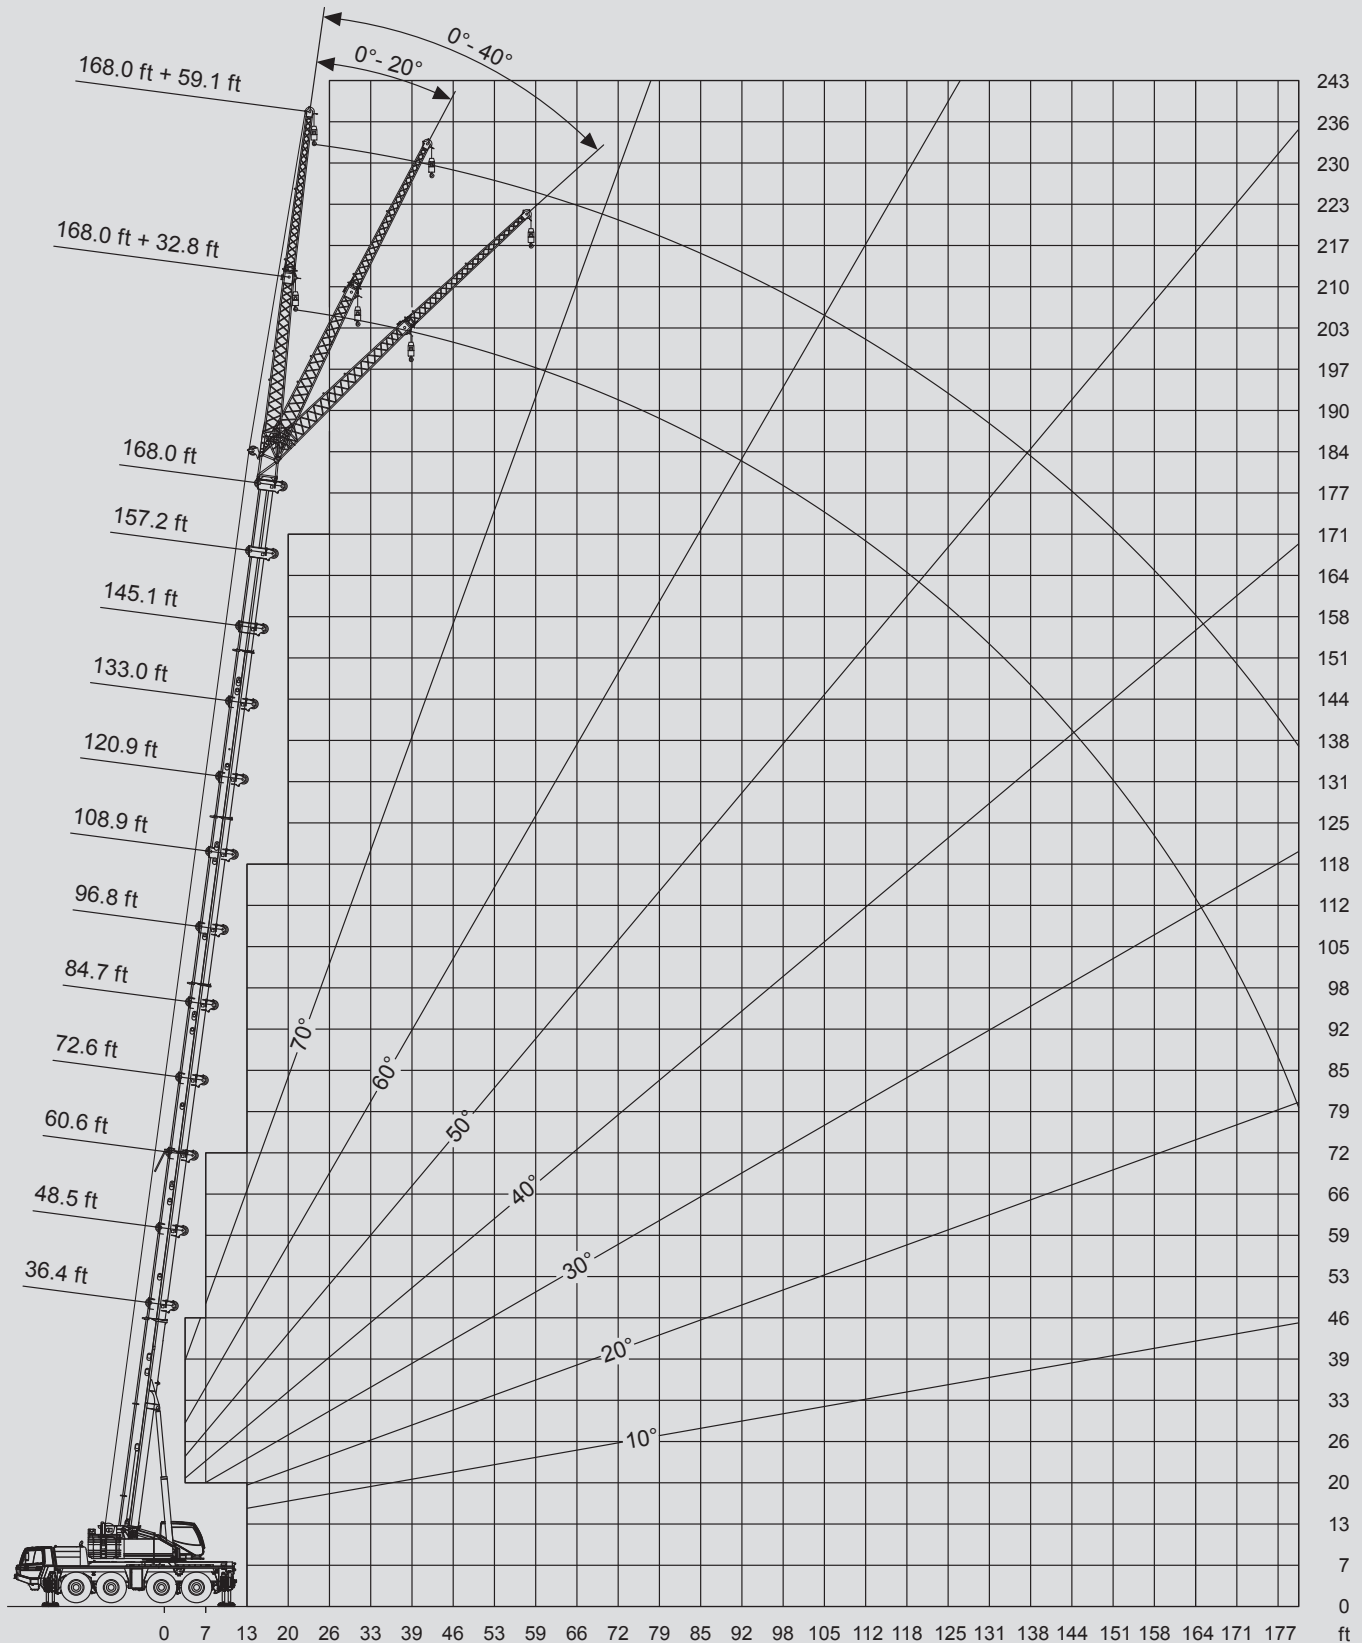

Working range

108.9-168 ft 32.8 ft 49,604 lbs 28'1"x23'7" 360°										
100%										
ft	0°	108.9 20°	40°	0°	157.2 20°	40°	0°	168 20°	40°	ft
23	22.3									23
26	22.3									26
30	22.3									30
33	22.3	19.8								33
36	22.3	19		10.8						36
39	22.3	18.3		10.8			9.7			39
46	20.5	16.8	14.8	10.8			9.7			46
53	18.7	15.7	13.9	10.8	10.8		9.7	9.7		53
59	17.4	14.8	13.2	10.8	10.8	10.4	9.7	9.7		59
66	16.3	13.9	12.6	10.8	10.6	9.9	9.7	9.7	9.3	66
72	15.2	13.2	12.1	10.8	10.1	9.5	9.7	9.5	8.8	72
79	14.3	12.6	11.5	10.4	9.7	9	9.7	9	8.6	79
85	13.7	12.1	11.2	9.9	9.3	8.6	9	8.6	8.2	85
92	11.7	11.5	10.8	9.5	8.8	8.4	8.6	8.4	7.9	92
98	10.1	10.8	10.6	8.8	8.6	7.9	8.2	7.9	7.7	98
105	8.8	9.3	9.7	8.4	8.2	7.7	7.7	7.5	7.3	105
112	7.5	7.9		7.9	7.9	7.5	7.5	7.3	7.1	112
118	6.4	6.8		6.8	7.3	7.3	6.6	6.8	6.8	118
125	5.5	5.7		5.7	6.4	6.8	5.7	6.2	6.6	125
131	4.9			4.9	5.5	5.7	4.9	5.3	5.7	131
138				4.2	4.6	4.9	4	4.6	4.9	138
144				3.5	4	4.2	3.3	3.7	4	144
151				2.9	3.3		2.6	3.1	3.3	151
158				2.4	2.6		2.2	2.4		158
164				1.8	2		1.8	2		164
171				1.3	1.5		1.1	1.5		171

Carry Decks
Boom Trucks
Rough Terrain Cranes
All Terrain Cranes
Truck Cranes
Crawler Cranes
Access Platforms
Fork Lifts