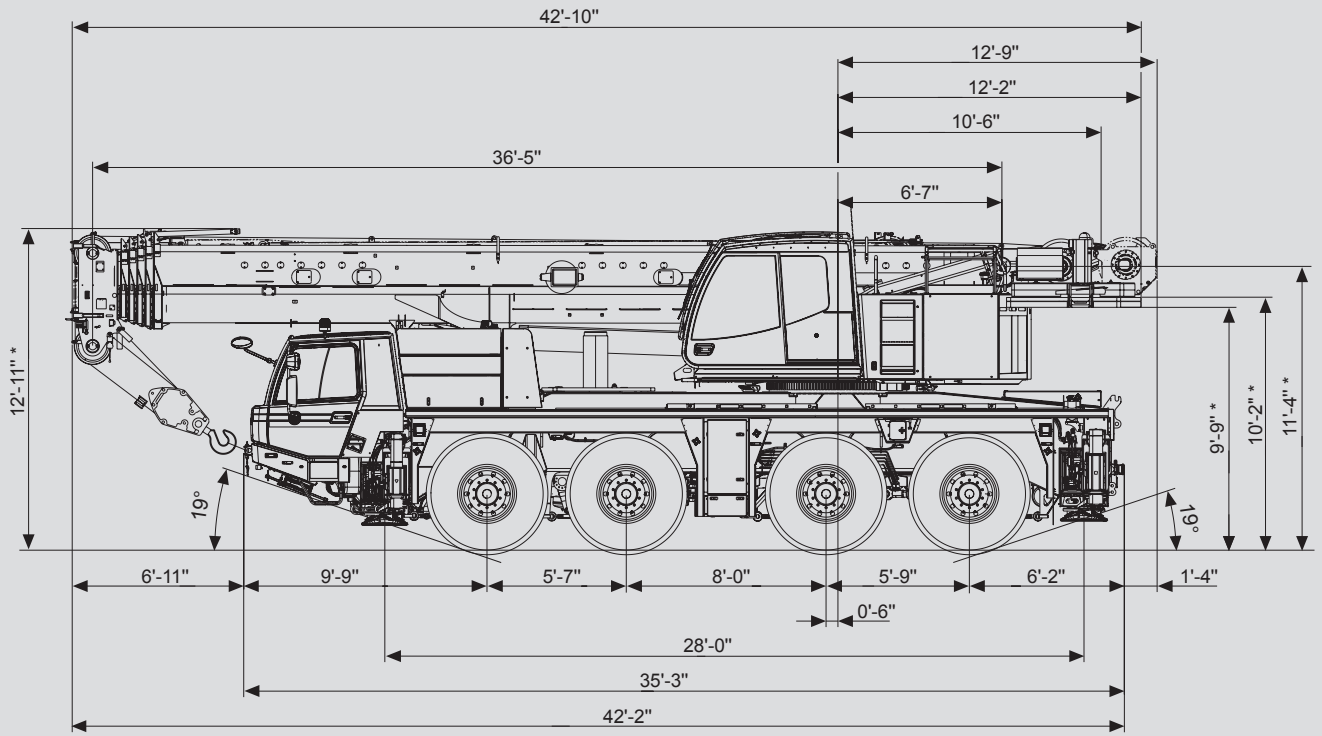

110 t All Terrain Crane

* ± 0'-4"