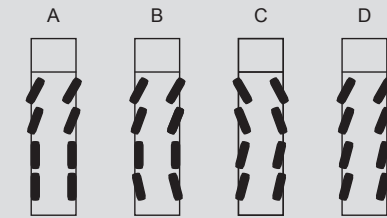

110 t All Terrain Crane

\* ± 0'-4"

v > 15.5 mph (25 km/h)  
v < 15.5 mph (25 km/h)

\*\* 445/95 R 25 (16.00 R25)  
\*\*\* 525/80 R 25 (20.50 R25)

Carry Decks

Boom Trucks

Rough Terrain Cranes

All Terrain Cranes

### Working range

   														
36.4-168 ft      49,604 lbs      28'1"x23'7"      360° 100%														
ft	36.4*	36.4	48.5	60.6	72.6	84.7	96.8	108.9	120.9	133	145.1	157.2	168	ft
7.5	220.5**													7.5
8	198.4**													8
10	179.9**	167.8**	143.3	143.3										10
12	164.5	154.1	143.3	143.3	110.2									12
13	150.6	141.3	140	135.4	110.2	91								13
15	138.2	130.1	129	125	110.2	91								15
16	127.4	120.4	119	116.2	110.2	86.4	69.7							16
20	110.2	104.1	102.7	103.2	101.2	76.9	69.7	52.5						20
23	93.7	90.8	89.7	89.9	89.9	72.8	63.7	52.5	43.4	34.8				23
26	80.7	78.3	78	78.3	78.9	68.6	62.8	52.5	43.4	34.8	28.4			26
30	54.9	52.9	68.8	69.2	69.7	64.8	62.8	49.8	43.4	34.8	28.4	22.5		30
33			61.3	61.7	62.2	61.7	62.8	46.1	43.2	34.8	28.4	22.5	19.6	33
36			52.5	52.7	54.5	57.1	56.2	42.8	40.1	34.8	28.4	22.5	19.6	36
39			45.4	49.2	50.5	49.8	48.9	39.7	37.5	34.8	28.4	22.5	19.6	39
46				39.7	39.7	39.2	38.4	35.7	32.8	31.1	28.4	22.5	19.6	46
53				32.2	32.4	32	31.1	32.2	29.1	27.8	26	22.5	19.6	53
59					27.1	26.7	25.8	26.9	25.8	24.9	23.8	22	19.6	59
66					21.2	22.7	21.8	22.7	23.1	21.4	21.6	20.1	18.7	66
72						19.4	18.7	19.6	19.8	19.2	19.6	18.5	16.8	72
79							17.2	17	17.4	17.4	17.2	16.5	15.2	79
85							16.1	14.8	15.9	15.4	15	14.3	13.7	85
92								13.4	14.1	13.4	13.2	12.6	12.3	92
98								12.6	12.6	12.1	11.7	11	11	98
105									11.2	10.6	10.4	9.5	9.5	105
112									10.1	9.5	9	8.4	8.4	112
118										8.4	7.9	7.3	7.3	118
125										7.5	7.1	6.4	6.2	125
131											6.2	5.5	5.5	131
138											5.5	4.6	4.6	138
144												4	4	144
151													3.3	151
158													2.9	158