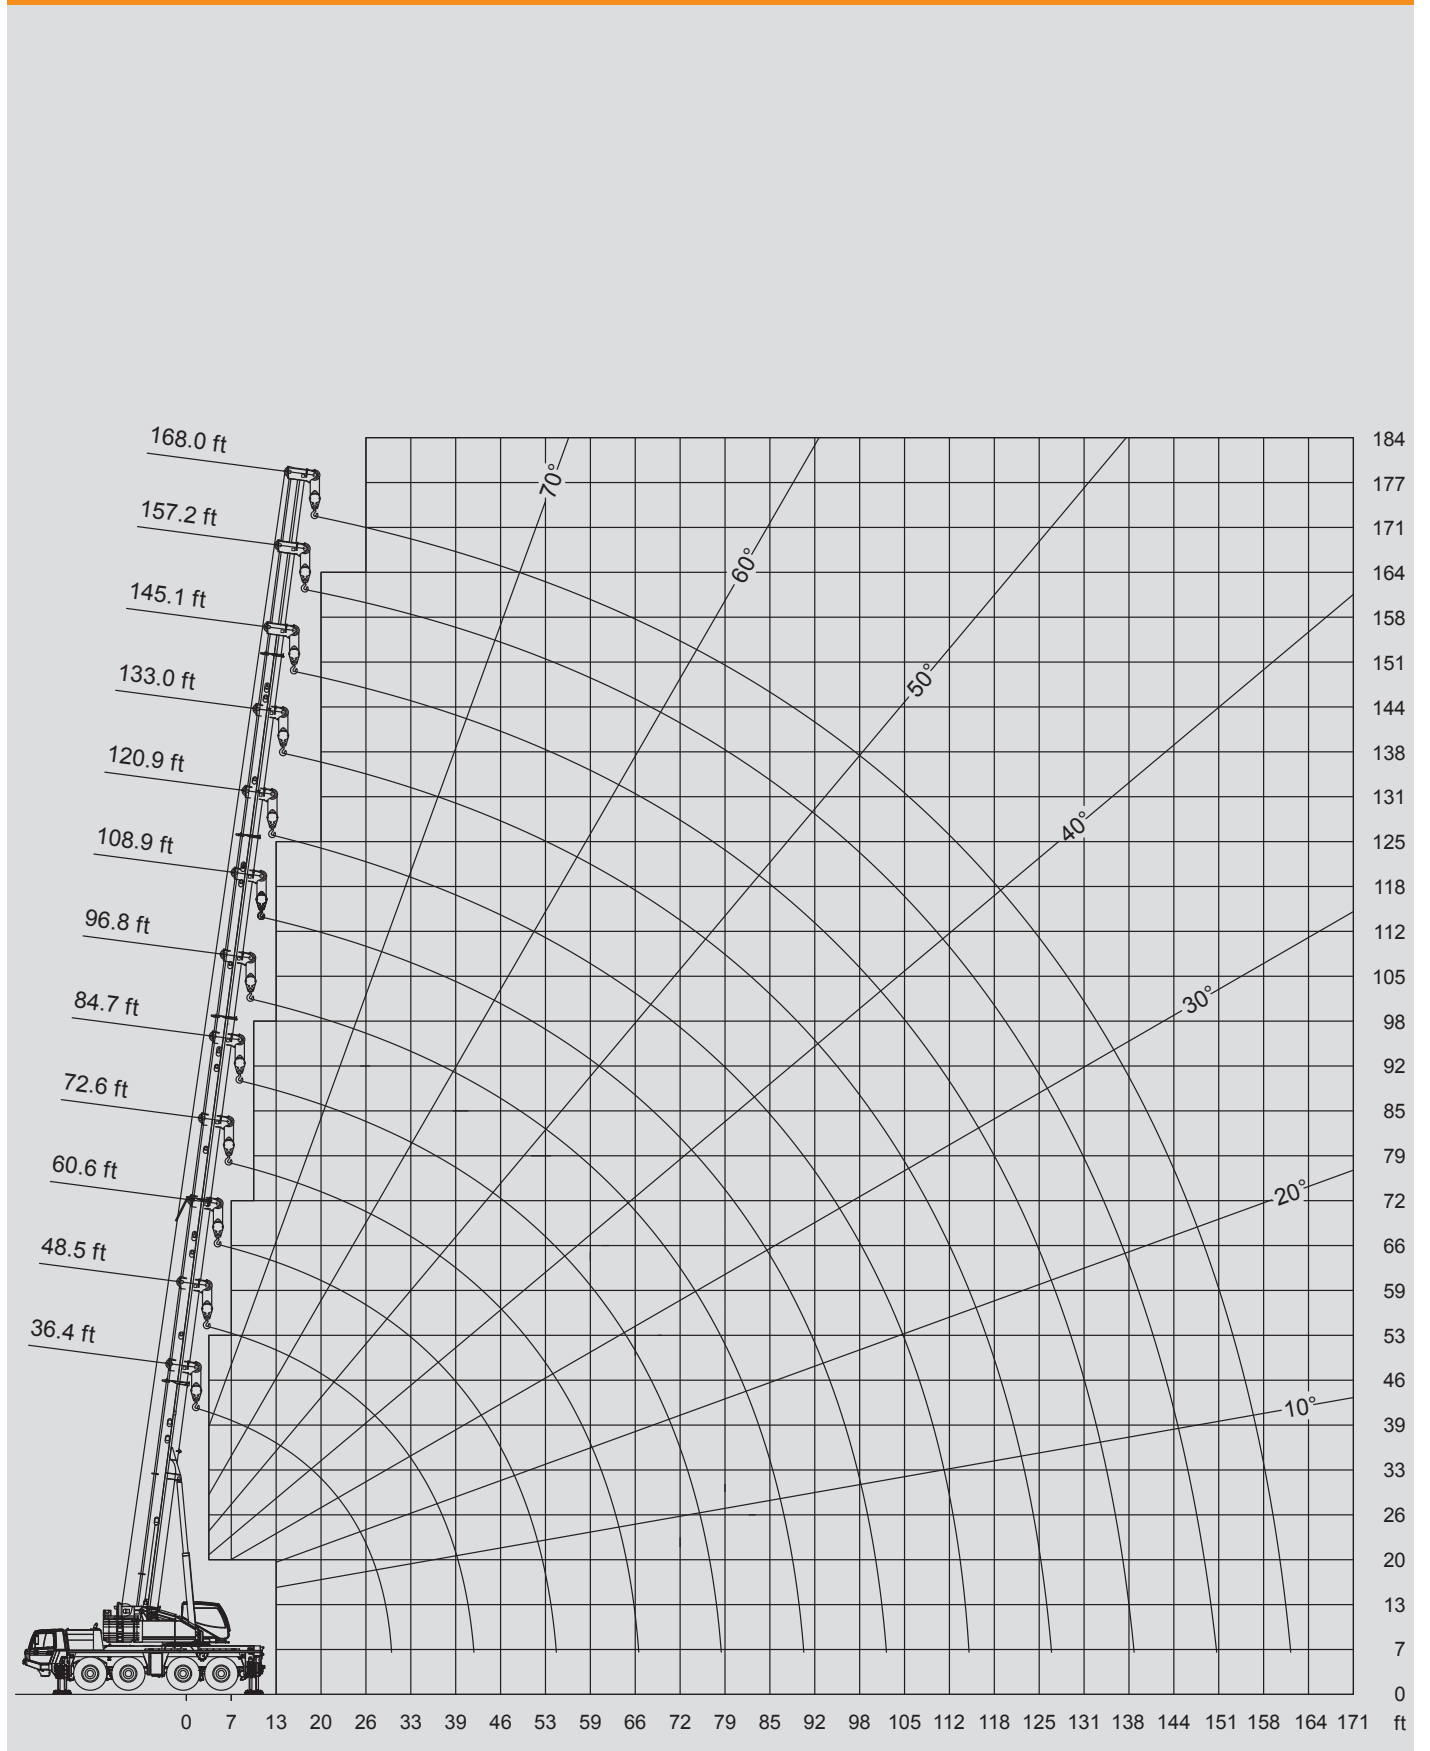

110 t All Terrain Crane

\* ± 0'-4"

v > 15.5 mph (25 km/h)  
v < 15.5 mph (25 km/h)

\*\* 445/95 R 25 (16.00 R25)  
\*\*\* 525/80 R 25 (20.50 R25)

Carry Decks

Boom Trucks

Rough Terrain Cranes

All Terrain Cranes

### Working range

   														
36.4-168 ft      49,604 lbs      28'1"x23'7"      360° 100%														
ft	36.4*	36.4	48.5	60.6	72.6	84.7	96.8	108.9	120.9	133	145.1	157.2	168	ft
7.5	220.5**													7.5
8	198.4**													8
10	179.9**	167.8**	143.3	143.3										10
12	164.5	154.1	143.3	143.3	110.2									12
13	150.6	141.3	140	135.4	110.2	91								13
15	138.2	130.1	129	125	110.2	91								15
16	127.4	120.4	119	116.2	110.2	86.4	69.7							16
20	110.2	104.1	102.7	103.2	101.2	76.9	69.7	52.5						20
23	93.7	90.8	89.7	89.9	89.9	72.8	63.7	52.5	43.4	34.8				23
26	80.7	78.3	78	78.3	78.9	68.6	62.8	52.5	43.4	34.8	28.4			26
30	54.9	52.9	68.8	69.2	69.7	64.8	62.8	49.8	43.4	34.8	28.4	22.5		30
33			61.3	61.7	62.2	61.7	62.8	46.1	43.2	34.8	28.4	22.5	19.6	33
36			52.5	52.7	54.5	57.1	56.2	42.8	40.1	34.8	28.4	22.5	19.6	36
39			45.4	49.2	50.5	49.8	48.9	39.7	37.5	34.8	28.4	22.5	19.6	39
46				39.7	39.7	39.2	38.4	35.7	32.8	31.1	28.4	22.5	19.6	46
53				32.2	32.4	32	31.1	32.2	29.1	27.8	26	22.5	19.6	53
59					27.1	26.7	25.8	26.9	25.8	24.9	23.8	22	19.6	59
66					21.2	22.7	21.8	22.7	23.1	21.4	21.6	20.1	18.7	66
72						19.4	18.7	19.6	19.8	19.2	19.6	18.5	16.8	72
79							17.2	17	17.4	17.4	17.2	16.5	15.2	79
85							16.1	14.8	15.9	15.4	15	14.3	13.7	85
92								13.4	14.1	13.4	13.2	12.6	12.3	92
98								12.6	12.6	12.1	11.7	11	11	98
105									11.2	10.6	10.4	9.5	9.5	105
112									10.1	9.5	9	8.4	8.4	112
118										8.4	7.9	7.3	7.3	118
125										7.5	7.1	6.4	6.2	125
131											6.2	5.5	5.5	131
138											5.5	4.6	4.6	138
144												4	4	144
151													3.3	151
158													2.9	158