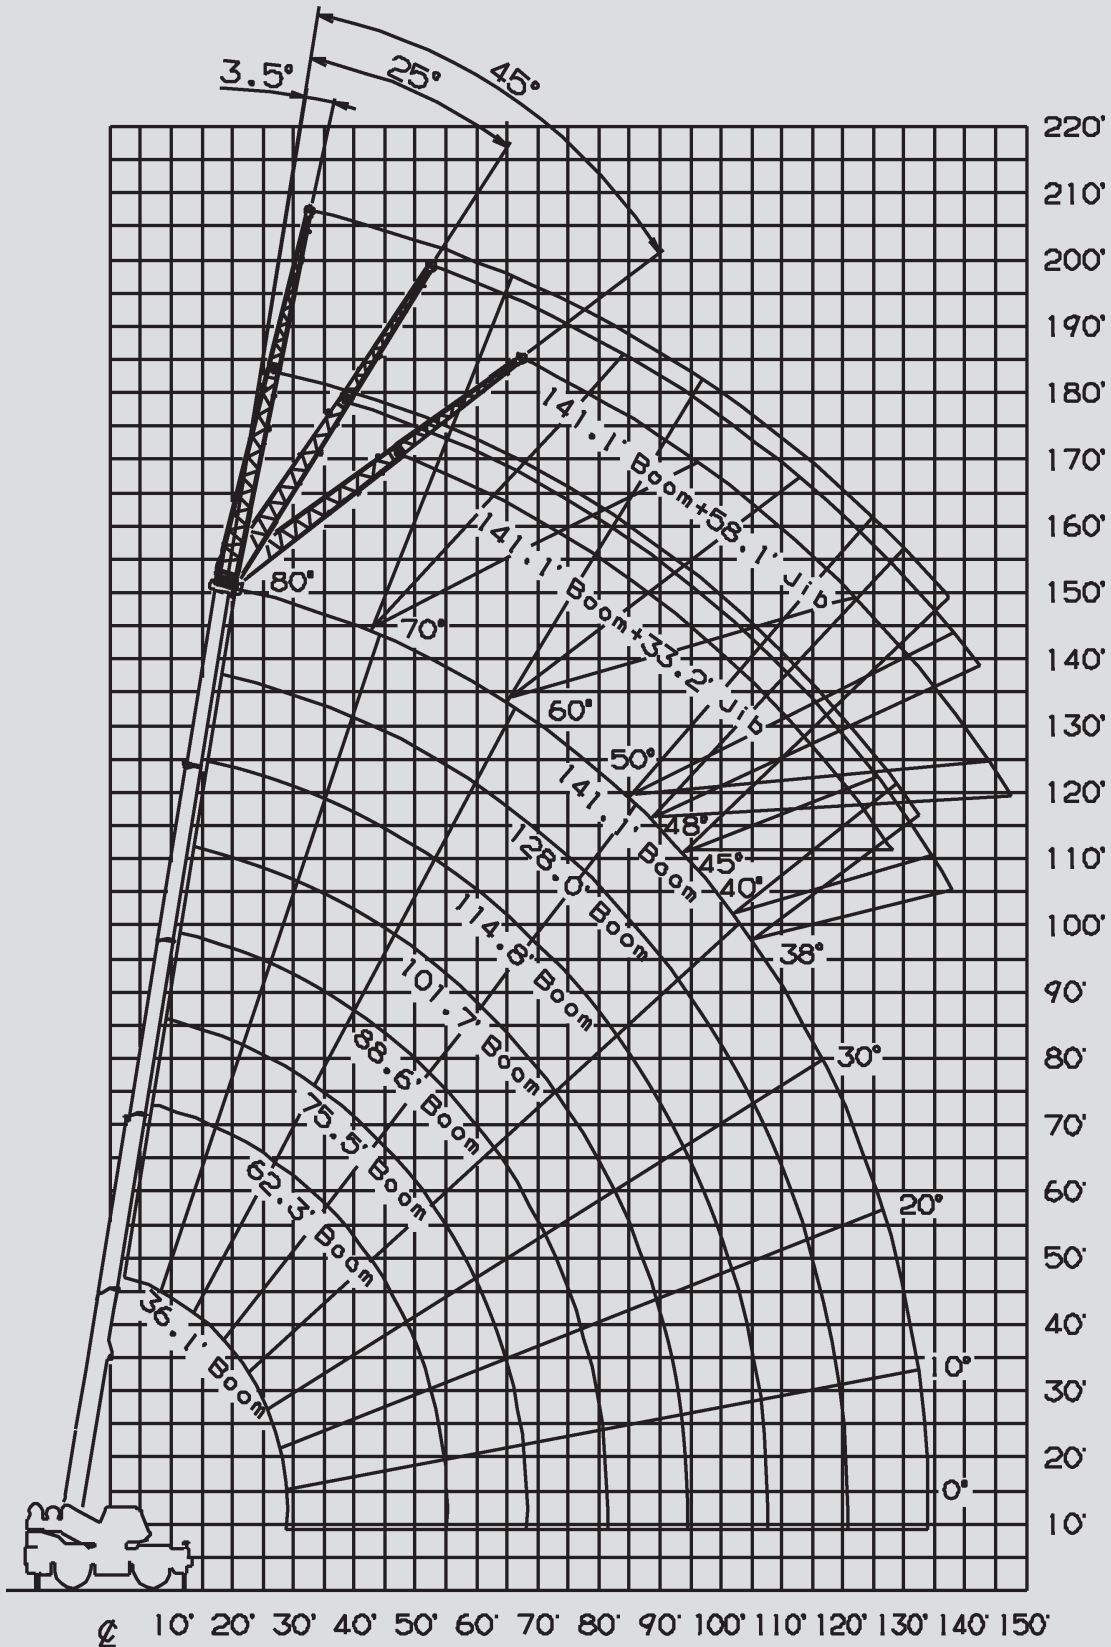

75 t Rough Terrain Crane

Working range

   										
36.1-141.1 ft		12,500 lbs			24'7"x23'11.4"			360°		
100%										
ft	36.1	49.2	62.3	75.5	88.6	101.7	114.8	128	141.1	ft
8	150	90								8
10	132.3	90	70.5							10
12	117.1	90	70.5	44.1						12
15	98	90	70.5	44.1	44.1					15
20	75.6	75.1	69.6	44.1	42.4	36.6				20
25	60	59.4	59.1	44.1	39.1	32.4	28.5	22		25
30		45.9	45	44.1	38.8	31.5	26.3	22	19.8	30
35		33.9	38.3	34.6	34.7	30.6	25.6	20.3	18.5	35
40		26.1	30.2	28.5	27.7	27.7	24.9	18.7	17.2	40
45			24.6	24.8	22.2	22.8	22.7	17.7	16.9	45
50			20.5	20.7	19	18.7	19.1	17.1	16.5	50
55			14	17.5	17.4	15.5	16	15.6	16.1	55
60				15	15.2	14	13.4	14.2	13.9	60
65				13	13.2	12.8	11.6	12.5	11.9	65
70					11.5	11.6	10.6	10.9	10.3	70
75					10.1	10.3	9.7	9.5	8.8	75
80					9	9.1	9	8.3	7.7	80
85						8	8.1	7.2	6.6	85
90						7.2	7.2	6.3	5.7	90
95							6.4	5.6	4.9	95
100							5.8	4.9	4.3	100
105							5.2	4.3	3.7	105
110								3.8	3.1	110
115								3.3	2.6	115
120								2.9	2.2	120
125									1.8	125
130									1.5	130
Lifting capacities at zero degree boom angle:										
0°	26	16.8	13.7	10.1	8.4	6.6	4.6	2.9	1.1	0°

Carry Decks
Boom Trucks
Rough Terrain Cranes
All Terrain Cranes
Truck Cranes
Crawler Cranes
Access Platforms
Fork Lifts

Call us (888) 972-7263

75 t | Rough Terrain Crane

114.8 ft	33.2/58.1 ft	12,500 lbs	24'7"x23'11.4" 100%	360°