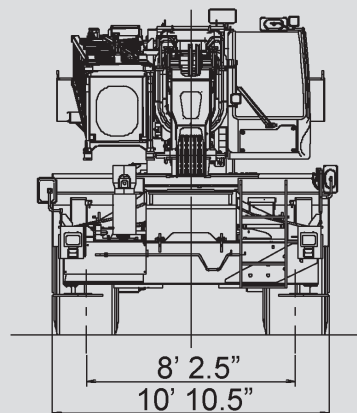

75 t Rough Terrain Crane

Working range

   										
36.1-141.1 ft		12,500 lbs			24'7"x23'11.4"			360°		
100%										
ft	36.1	49.2	62.3	75.5	88.6	101.7	114.8	128	141.1	ft
8	150	90								8
10	132.3	90	70.5							10
12	117.1	90	70.5	44.1						12
15	98	90	70.5	44.1	44.1					15
20	75.6	75.1	69.6	44.1	42.4	36.6				20
25	60	59.4	59.1	44.1	39.1	32.4	28.5	22		25
30		45.9	45	44.1	38.8	31.5	26.3	22	19.8	30
35		33.9	38.3	34.6	34.7	30.6	25.6	20.3	18.5	35
40		26.1	30.2	28.5	27.7	27.7	24.9	18.7	17.2	40
45			24.6	24.8	22.2	22.8	22.7	17.7	16.9	45
50			20.5	20.7	19	18.7	19.1	17.1	16.5	50
55			14	17.5	17.4	15.5	16	15.6	16.1	55
60				15	15.2	14	13.4	14.2	13.9	60
65				13	13.2	12.8	11.6	12.5	11.9	65
70					11.5	11.6	10.6	10.9	10.3	70
75					10.1	10.3	9.7	9.5	8.8	75
80					9	9.1	9	8.3	7.7	80
85						8	8.1	7.2	6.6	85
90						7.2	7.2	6.3	5.7	90
95							6.4	5.6	4.9	95
100							5.8	4.9	4.3	100
105							5.2	4.3	3.7	105
110								3.8	3.1	110
115								3.3	2.6	115
120								2.9	2.2	120
125									1.8	125
130									1.5	130
Lifting capacities at zero degree boom angle:										
0°	26	16.8	13.7	10.1	8.4	6.6	4.6	2.9	1.1	0°

Carry Decks
Boom Trucks
Rough Terrain Cranes
All Terrain Cranes
Truck Cranes
Crawler Cranes
Access Platforms
Fork Lifts

Call us (888) 972-7263

75 t | Rough Terrain Crane

114.8 ft	33.2/58.1 ft	12,500 lbs	24'7"x23'11.4" 100%	360°