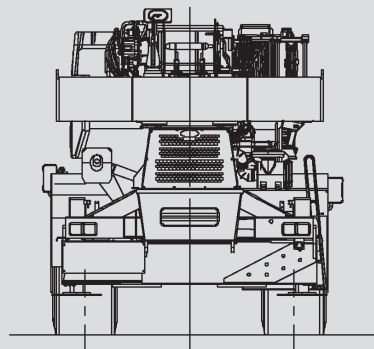

75 t Rough Terrain Crane

Working range

   										
36.1-141.1 ft		12,500 lbs			24'7"x23'11.4"			360°		
100%										
ft	36.1	49.2	62.3	75.5	88.6	101.7	114.8	128	141.1	ft
8	150	90								8
10	132.3	90	70.5							10
12	117.1	90	70.5	44.1						12
15	98	90	70.5	44.1	44.1					15
20	75.6	75.1	69.6	44.1	42.4	36.6				20
25	60	59.4	59.1	44.1	39.1	32.4	28.5	22		25
30		45.9	45	44.1	38.8	31.5	26.3	22	19.8	30
35		33.9	38.3	34.6	34.7	30.6	25.6	20.3	18.5	35
40		26.1	30.2	28.5	27.7	27.7	24.9	18.7	17.2	40
45			24.6	24.8	22.2	22.8	22.7	17.7	16.9	45
50			20.5	20.7	19	18.7	19.1	17.1	16.5	50
55			14	17.5	17.4	15.5	16	15.6	16.1	55
60				15	15.2	14	13.4	14.2	13.9	60
65				13	13.2	12.8	11.6	12.5	11.9	65
70					11.5	11.6	10.6	10.9	10.3	70
75					10.1	10.3	9.7	9.5	8.8	75
80					9	9.1	9	8.3	7.7	80
85						8	8.1	7.2	6.6	85
90						7.2	7.2	6.3	5.7	90
95							6.4	5.6	4.9	95
100							5.8	4.9	4.3	100
105							5.2	4.3	3.7	105
110								3.8	3.1	110
115								3.3	2.6	115
120								2.9	2.2	120
125									1.8	125
130									1.5	130
Lifting capacities at zero degree boom angle:										
0°	26	16.8	13.7	10.1	8.4	6.6	4.6	2.9	1.1	0°

Carry Decks
Boom Trucks
Rough Terrain Cranes
All Terrain Cranes
Truck Cranes
Crawler Cranes
Access Platforms
Fork Lifts

Call us (888) 972-7263

75 t | Rough Terrain Crane

114.8 ft	33.2/58.1 ft	12,500 lbs	24'7"x23'11.4" 100%	360°