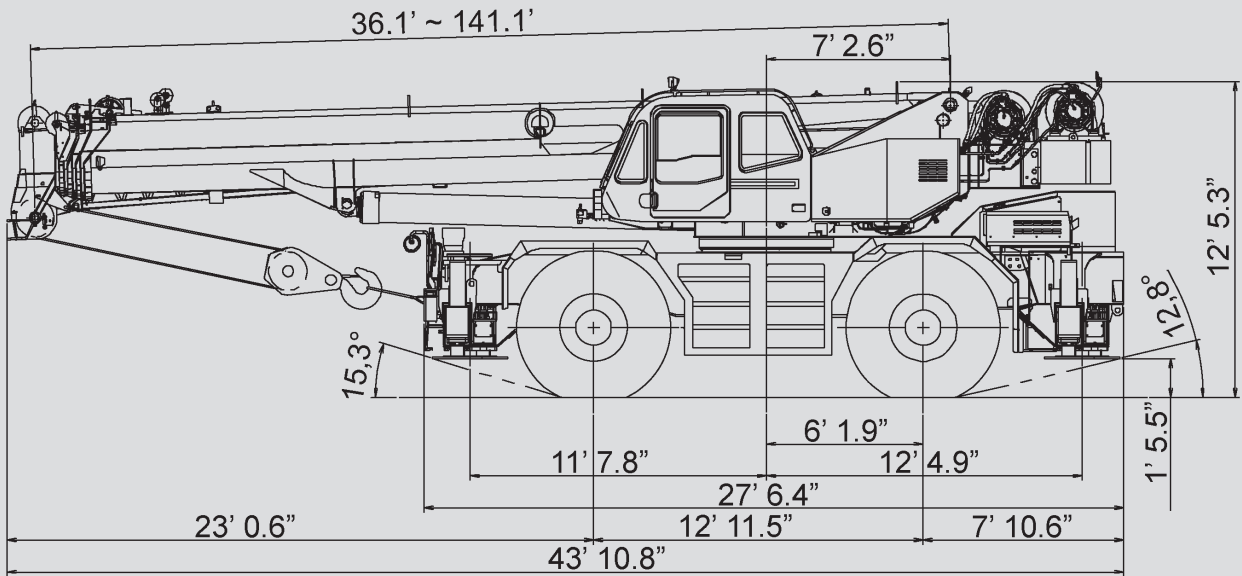

75 t Rough Terrain Crane

Working range

   										
36.1-141.1 ft		12,500 lbs			24'7"x23'11.4"			360°		
100%										
ft	36.1	49.2	62.3	75.5	88.6	101.7	114.8	128	141.1	ft
8	150	90								8
10	132.3	90	70.5							10
12	117.1	90	70.5	44.1						12
15	98	90	70.5	44.1	44.1					15
20	75.6	75.1	69.6	44.1	42.4	36.6				20
25	60	59.4	59.1	44.1	39.1	32.4	28.5	22		25
30		45.9	45	44.1	38.8	31.5	26.3	22	19.8	30
35		33.9	38.3	34.6	34.7	30.6	25.6	20.3	18.5	35
40		26.1	30.2	28.5	27.7	27.7	24.9	18.7	17.2	40
45			24.6	24.8	22.2	22.8	22.7	17.7	16.9	45
50			20.5	20.7	19	18.7	19.1	17.1	16.5	50
55			14	17.5	17.4	15.5	16	15.6	16.1	55
60				15	15.2	14	13.4	14.2	13.9	60
65				13	13.2	12.8	11.6	12.5	11.9	65
70					11.5	11.6	10.6	10.9	10.3	70
75					10.1	10.3	9.7	9.5	8.8	75
80					9	9.1	9	8.3	7.7	80
85						8	8.1	7.2	6.6	85
90						7.2	7.2	6.3	5.7	90
95							6.4	5.6	4.9	95
100							5.8	4.9	4.3	100
105							5.2	4.3	3.7	105
110								3.8	3.1	110
115								3.3	2.6	115
120								2.9	2.2	120
125									1.8	125
130									1.5	130
Lifting capacities at zero degree boom angle:										
0°	26	16.8	13.7	10.1	8.4	6.6	4.6	2.9	1.1	0°

Carry Decks
Boom Trucks
Rough Terrain Cranes
All Terrain Cranes
Truck Cranes
Crawler Cranes
Access Platforms
Fork Lifts

Call us (888) 972-7263

75 t | Rough Terrain Crane

114.8 ft	33.2/58.1 ft	12,500 lbs	24'7"x23'11.4" 100%	360°

Carry Decks
 Boom Trucks
 Rough Terrain Cranes
 All Terrain Cranes
 Truck Cranes
 Crawler Cranes
 Access Platforms
 Fork Lifts

Call us (888) 972-7263

75 t | Rough Terrain Crane

141.1 ft	33.2/58.1 ft	12,500 lbs	24'7"x23'11.4" 100%	360°