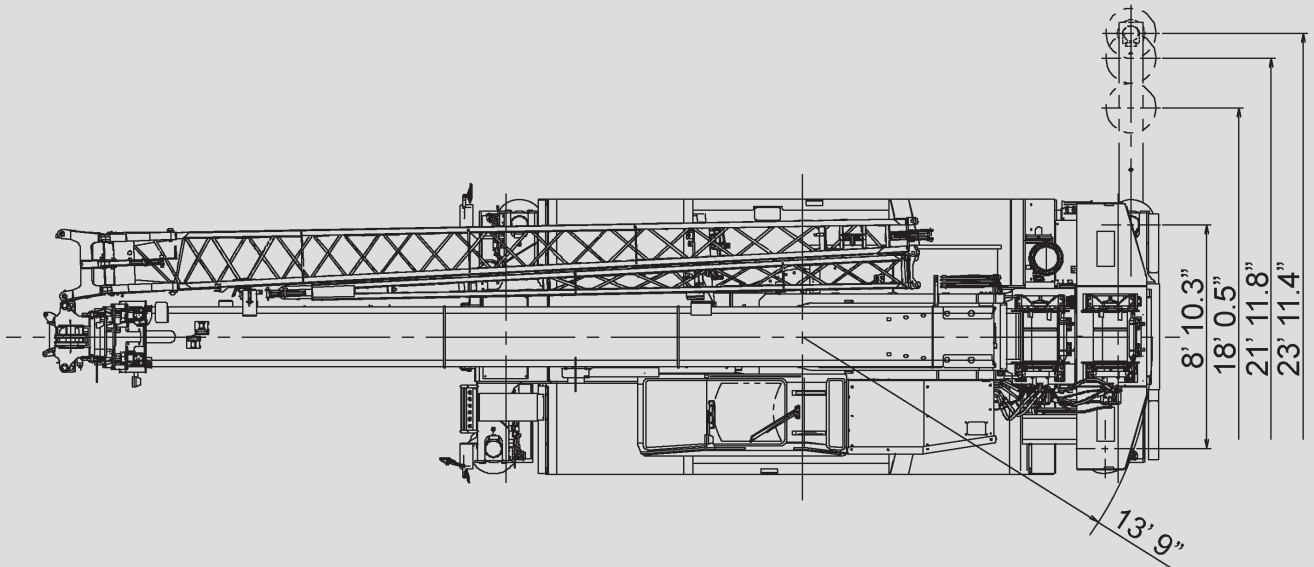

75 t Rough Terrain Crane

Working range

   										
36.1-141.1 ft		12,500 lbs			24'7"x23'11.4"			360°		
100%										
ft	36.1	49.2	62.3	75.5	88.6	101.7	114.8	128	141.1	ft
8	150	90								8
10	132.3	90	70.5							10
12	117.1	90	70.5	44.1						12
15	98	90	70.5	44.1	44.1					15
20	75.6	75.1	69.6	44.1	42.4	36.6				20
25	60	59.4	59.1	44.1	39.1	32.4	28.5	22		25
30		45.9	45	44.1	38.8	31.5	26.3	22	19.8	30
35		33.9	38.3	34.6	34.7	30.6	25.6	20.3	18.5	35
40		26.1	30.2	28.5	27.7	27.7	24.9	18.7	17.2	40
45			24.6	24.8	22.2	22.8	22.7	17.7	16.9	45
50			20.5	20.7	19	18.7	19.1	17.1	16.5	50
55			14	17.5	17.4	15.5	16	15.6	16.1	55
60				15	15.2	14	13.4	14.2	13.9	60
65				13	13.2	12.8	11.6	12.5	11.9	65
70					11.5	11.6	10.6	10.9	10.3	70
75					10.1	10.3	9.7	9.5	8.8	75
80					9	9.1	9	8.3	7.7	80
85						8	8.1	7.2	6.6	85
90						7.2	7.2	6.3	5.7	90
95							6.4	5.6	4.9	95
100							5.8	4.9	4.3	100
105							5.2	4.3	3.7	105
110								3.8	3.1	110
115								3.3	2.6	115
120								2.9	2.2	120
125									1.8	125
130									1.5	130
Lifting capacities at zero degree boom angle:										
0°	26	16.8	13.7	10.1	8.4	6.6	4.6	2.9	1.1	0°

Carry Decks
Boom Trucks
Rough Terrain Cranes
All Terrain Cranes
Truck Cranes
Crawler Cranes
Access Platforms
Fork Lifts

Call us (888) 972-7263

75 t | Rough Terrain Crane

114.8 ft	33.2/58.1 ft	12,500 lbs	24'7"x23'11.4" 100%	360°