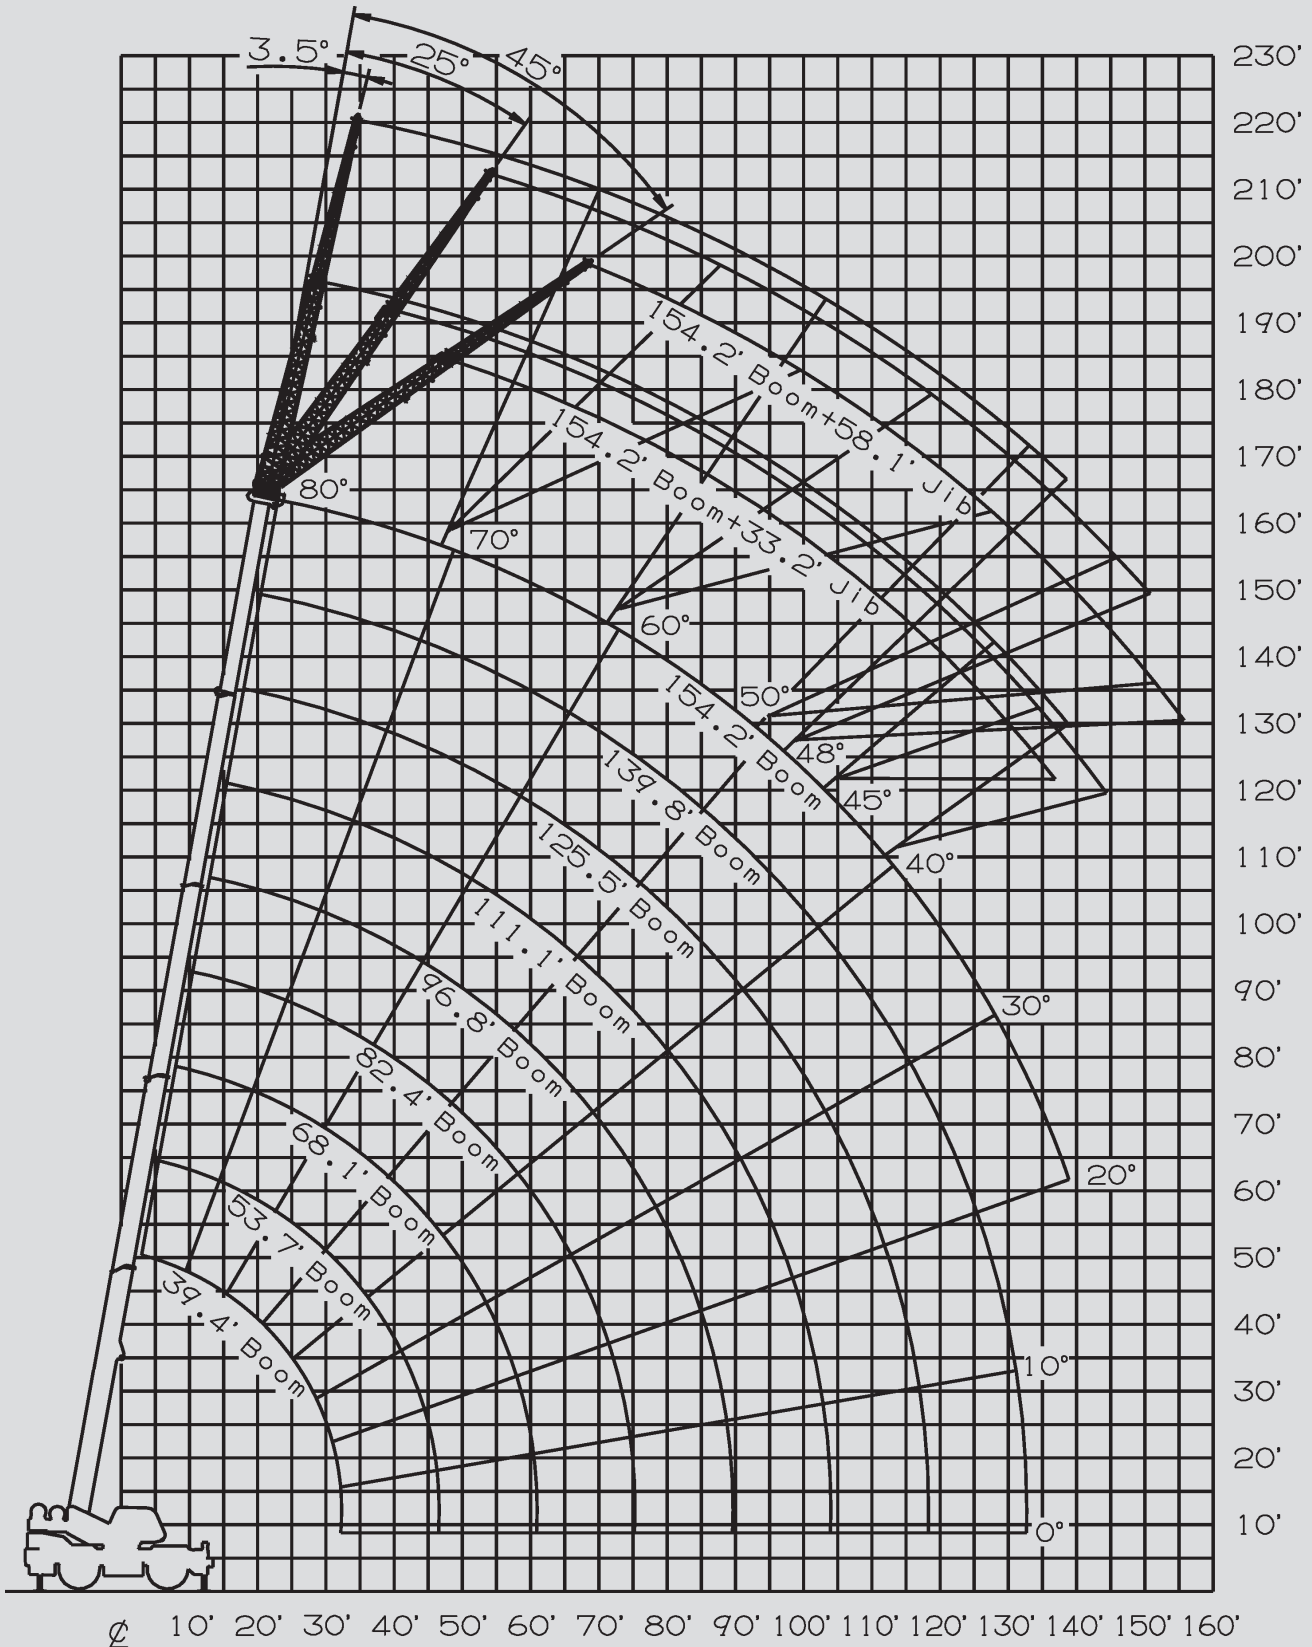

100 t Rough Terrain Crane

Working range

<div style="display: flex; justify-content: space-between; align-items: center;">     </div>										
39.4-154.2 ft			22,000 lbs			24'0.6" x 23'11.4"			360°	
100%										
ft	39.4	53.7	68.1	82.4	96.8	111.1	125.5	139.8	154.2	ft
8	200	102.7								8
10	180	102.7	90.2							10
12	157.9	102.7	90.2							12
15	132.3	102.7	89.9	42.5						15
20	99.7	99.1	76.1	42.5	40.1	35.5				20
25	76.9	76.2	65.6	42.5	40.1	35.5	33.3			25
30	50.7	57.7	56.7	42.5	40.1	35.5	33.3	26.7		30
35		42.8	41.8	42.5	39.5	35.1	30.9	26.7	20.9	35
40		33.1	36.4	35.5	34	32	28.4	25.3	20.9	40
45		26.2	31.1	31.8	28.3	28	26.1	23.5	20.7	45
50			25.9	26.6	24.1	24	22.9	21.8	19.4	50
55			20.9	22.6	22.2	20.1	20.1	19.6	18.1	55
60			15.9	19.4	19.7	18.2	17.3	17.4	16.8	60
65				16.8	17.1	16.6	15	15.8	15.2	65
70				14.6	15	15.2	13.8	14.3	13.4	70
75				11.7	13.2	13.4	12.7	12.5	11.7	75
80					11.6	11.9	11.7	11	10.2	80
85					10.3	10.5	10.8	9.7	8.9	85
90						9.4	9.6	8.6	7.7	90
95						8.4	8.6	7.6	6.7	95
100						7.5	7.7	6.7	5.9	100
105							6.9	5.9	5.1	105
110							6.2	5.2	4.3	110
115							5.6	4.5	3.7	115
120								4	3.2	120
125								3.5	2.6	125
130								3.1	2.2	130
135									1.8	135