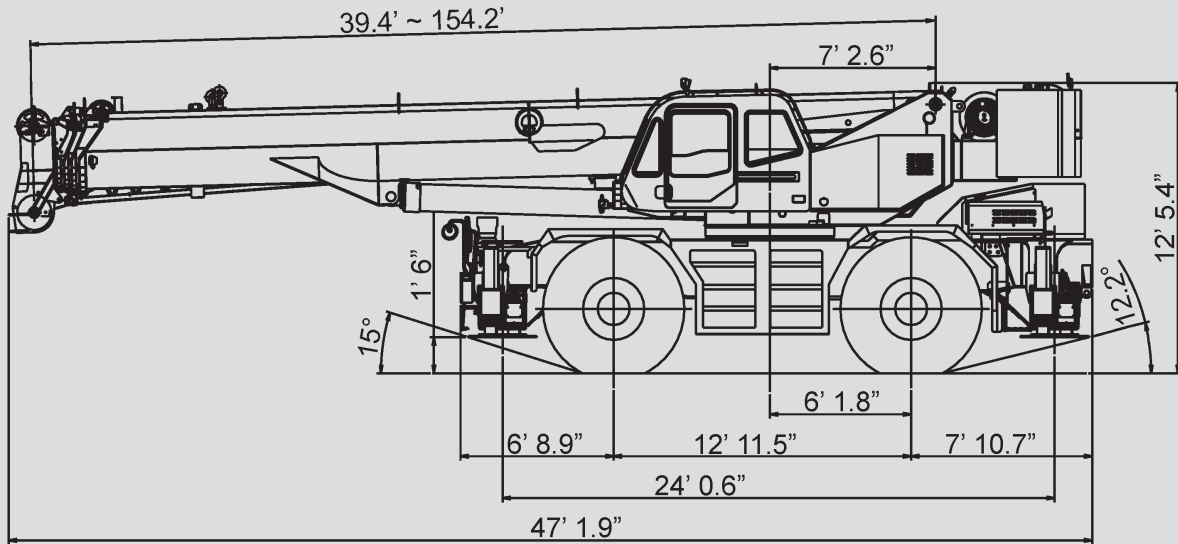

100 t Rough Terrain Crane

Working range

<div style="display: flex; justify-content: space-between; align-items: center;">     </div>										
39.4-154.2 ft			22,000 lbs			24'0.6" x 23'11.4"			360°	
100%										
ft	39.4	53.7	68.1	82.4	96.8	111.1	125.5	139.8	154.2	ft
8	200	102.7								8
10	180	102.7	90.2							10
12	157.9	102.7	90.2							12
15	132.3	102.7	89.9	42.5						15
20	99.7	99.1	76.1	42.5	40.1	35.5				20
25	76.9	76.2	65.6	42.5	40.1	35.5	33.3			25
30	50.7	57.7	56.7	42.5	40.1	35.5	33.3	26.7		30
35		42.8	41.8	42.5	39.5	35.1	30.9	26.7	20.9	35
40		33.1	36.4	35.5	34	32	28.4	25.3	20.9	40
45		26.2	31.1	31.8	28.3	28	26.1	23.5	20.7	45
50			25.9	26.6	24.1	24	22.9	21.8	19.4	50
55			20.9	22.6	22.2	20.1	20.1	19.6	18.1	55
60			15.9	19.4	19.7	18.2	17.3	17.4	16.8	60
65				16.8	17.1	16.6	15	15.8	15.2	65
70				14.6	15	15.2	13.8	14.3	13.4	70
75				11.7	13.2	13.4	12.7	12.5	11.7	75
80					11.6	11.9	11.7	11	10.2	80
85					10.3	10.5	10.8	9.7	8.9	85
90						9.4	9.6	8.6	7.7	90
95						8.4	8.6	7.6	6.7	95
100						7.5	7.7	6.7	5.9	100
105							6.9	5.9	5.1	105
110							6.2	5.2	4.3	110
115							5.6	4.5	3.7	115
120								4	3.2	120
125								3.5	2.6	125
130								3.1	2.2	130
135									1.8	135