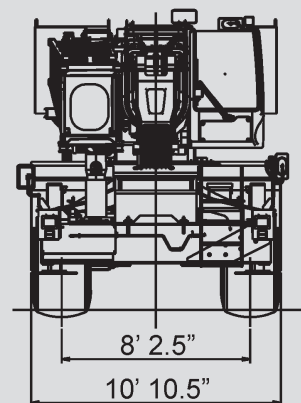

100 t Rough Terrain Crane

Working range

<div style="display: flex; justify-content: space-between; align-items: center;">     </div>										
39.4-154.2 ft			22,000 lbs			24'0.6" x 23'11.4"			360°	
100%										
ft	39.4	53.7	68.1	82.4	96.8	111.1	125.5	139.8	154.2	ft
8	200	102.7								8
10	180	102.7	90.2							10
12	157.9	102.7	90.2							12
15	132.3	102.7	89.9	42.5						15
20	99.7	99.1	76.1	42.5	40.1	35.5				20
25	76.9	76.2	65.6	42.5	40.1	35.5	33.3			25
30	50.7	57.7	56.7	42.5	40.1	35.5	33.3	26.7		30
35		42.8	41.8	42.5	39.5	35.1	30.9	26.7	20.9	35
40		33.1	36.4	35.5	34	32	28.4	25.3	20.9	40
45		26.2	31.1	31.8	28.3	28	26.1	23.5	20.7	45
50			25.9	26.6	24.1	24	22.9	21.8	19.4	50
55			20.9	22.6	22.2	20.1	20.1	19.6	18.1	55
60			15.9	19.4	19.7	18.2	17.3	17.4	16.8	60
65				16.8	17.1	16.6	15	15.8	15.2	65
70				14.6	15	15.2	13.8	14.3	13.4	70
75				11.7	13.2	13.4	12.7	12.5	11.7	75
80					11.6	11.9	11.7	11	10.2	80
85					10.3	10.5	10.8	9.7	8.9	85
90						9.4	9.6	8.6	7.7	90
95						8.4	8.6	7.6	6.7	95
100						7.5	7.7	6.7	5.9	100
105							6.9	5.9	5.1	105
110							6.2	5.2	4.3	110
115							5.6	4.5	3.7	115
120								4	3.2	120
125								3.5	2.6	125
130								3.1	2.2	130
135									1.8	135