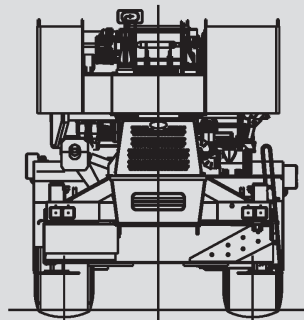

100 t Rough Terrain Crane

Working range

<div style="display: flex; justify-content: space-between; align-items: center;">     </div>										
39.4-154.2 ft			22,000 lbs			24'0.6" x 23'11.4"			360°	
100%										
ft	39.4	53.7	68.1	82.4	96.8	111.1	125.5	139.8	154.2	ft
8	200	102.7								8
10	180	102.7	90.2							10
12	157.9	102.7	90.2							12
15	132.3	102.7	89.9	42.5						15
20	99.7	99.1	76.1	42.5	40.1	35.5				20
25	76.9	76.2	65.6	42.5	40.1	35.5	33.3			25
30	50.7	57.7	56.7	42.5	40.1	35.5	33.3	26.7		30
35		42.8	41.8	42.5	39.5	35.1	30.9	26.7	20.9	35
40		33.1	36.4	35.5	34	32	28.4	25.3	20.9	40
45		26.2	31.1	31.8	28.3	28	26.1	23.5	20.7	45
50			25.9	26.6	24.1	24	22.9	21.8	19.4	50
55			20.9	22.6	22.2	20.1	20.1	19.6	18.1	55
60			15.9	19.4	19.7	18.2	17.3	17.4	16.8	60
65				16.8	17.1	16.6	15	15.8	15.2	65
70				14.6	15	15.2	13.8	14.3	13.4	70
75				11.7	13.2	13.4	12.7	12.5	11.7	75
80					11.6	11.9	11.7	11	10.2	80
85					10.3	10.5	10.8	9.7	8.9	85
90						9.4	9.6	8.6	7.7	90
95						8.4	8.6	7.6	6.7	95
100						7.5	7.7	6.7	5.9	100
105							6.9	5.9	5.1	105
110							6.2	5.2	4.3	110
115							5.6	4.5	3.7	115
120								4	3.2	120
125								3.5	2.6	125
130								3.1	2.2	130
135									1.8	135

Lifting capacities at zero degree boom angle:

0°	30.9	19.4	15.6	11.8	8.2	6.2	5.4	3.1	-	0°
----	------	------	------	------	-----	-----	-----	-----	---	----

Carry Decks

Boom Trucks

Rough Terrain Cranes

All Terrain Cranes