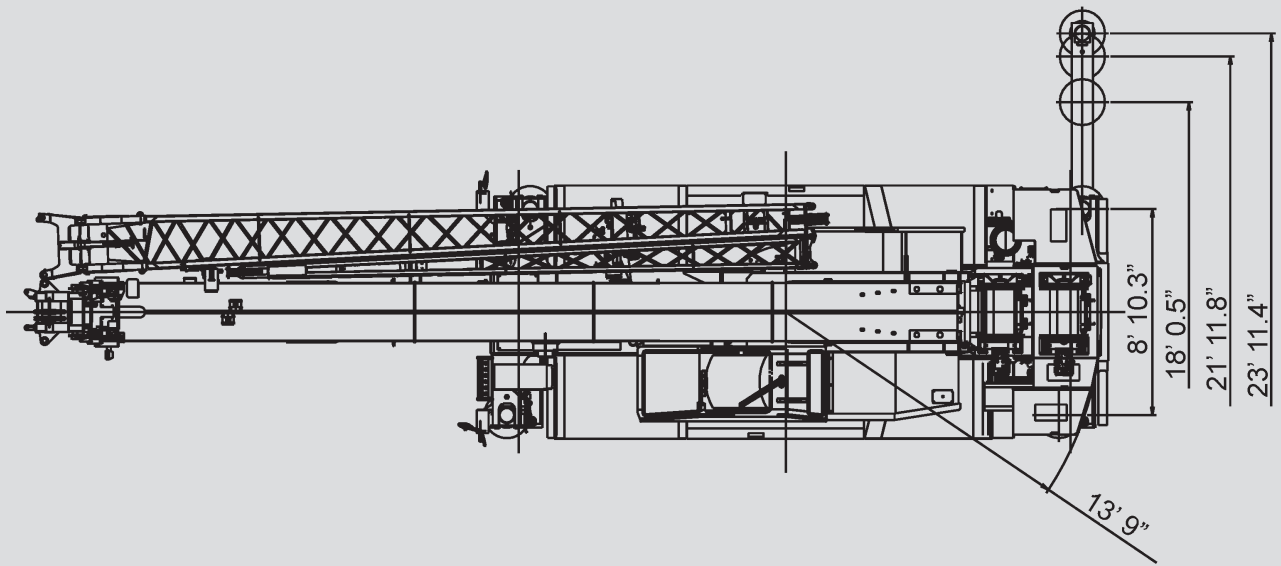

100 t Rough Terrain Crane

Working range

<div style="display: flex; justify-content: space-between; align-items: center;">     </div>										
39.4-154.2 ft			22,000 lbs			24'0.6" x 23'11.4"			360°	
100%										
ft	39.4	53.7	68.1	82.4	96.8	111.1	125.5	139.8	154.2	ft
8	200	102.7								8
10	180	102.7	90.2							10
12	157.9	102.7	90.2							12
15	132.3	102.7	89.9	42.5						15
20	99.7	99.1	76.1	42.5	40.1	35.5				20
25	76.9	76.2	65.6	42.5	40.1	35.5	33.3			25
30	50.7	57.7	56.7	42.5	40.1	35.5	33.3	26.7		30
35		42.8	41.8	42.5	39.5	35.1	30.9	26.7	20.9	35
40		33.1	36.4	35.5	34	32	28.4	25.3	20.9	40
45		26.2	31.1	31.8	28.3	28	26.1	23.5	20.7	45
50			25.9	26.6	24.1	24	22.9	21.8	19.4	50
55			20.9	22.6	22.2	20.1	20.1	19.6	18.1	55
60			15.9	19.4	19.7	18.2	17.3	17.4	16.8	60
65				16.8	17.1	16.6	15	15.8	15.2	65
70				14.6	15	15.2	13.8	14.3	13.4	70
75				11.7	13.2	13.4	12.7	12.5	11.7	75
80					11.6	11.9	11.7	11	10.2	80
85					10.3	10.5	10.8	9.7	8.9	85
90						9.4	9.6	8.6	7.7	90
95						8.4	8.6	7.6	6.7	95
100						7.5	7.7	6.7	5.9	100
105							6.9	5.9	5.1	105
110							6.2	5.2	4.3	110
115							5.6	4.5	3.7	115
120								4	3.2	120
125								3.5	2.6	125
130								3.1	2.2	130
135									1.8	135