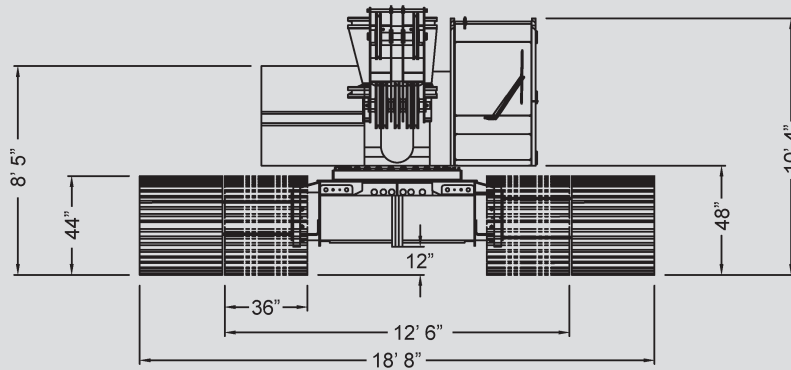

70 t Crawler Crane

Carry Decks

Boom Trucks

Rough Terrain Cranes

All Terrain Cranes

Truck Cranes

Crawler Cranes

Access Platforms

Fork Lifts