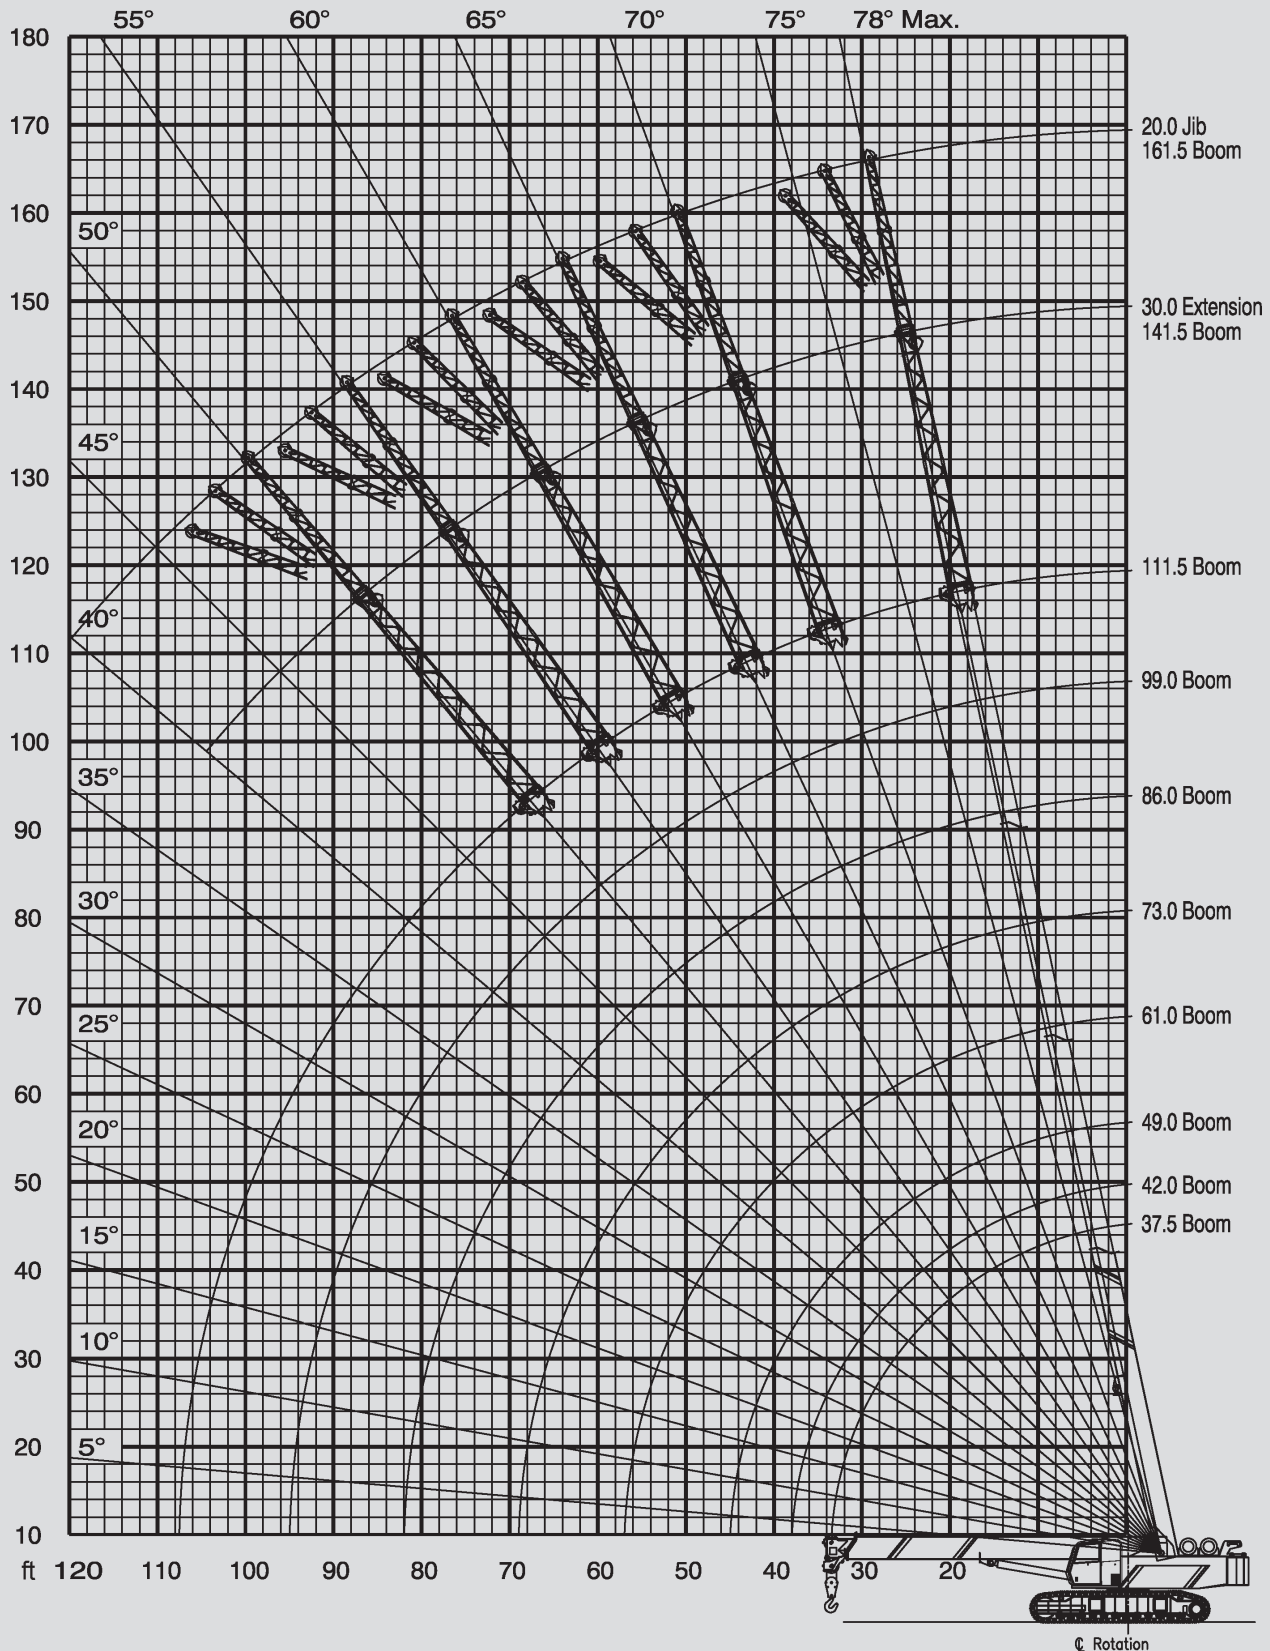

70 t Crawler Crane

Carry Decks

Boom Trucks

Rough Terrain Cranes

All Terrain Cranes

Truck Cranes

Crawler Cranes

Access Platforms

Fork Lifts

Working range

   										
37.5-111.5 ft		30,000 lbs				15'8" 100%		360°		
ft	37.5**	37.5	42	49	61	73	86	99	111.5	ft
10	140	120	90	86	79*					10
12	124.6	100	88	84	72.6*					12
15	98.3	90	83	78	71.5	48	44*			15
20	72	72	71.7	71.3	66.5	43	40	38.1*		20
25		51	50.5	49.9	49.2	41	39	36	35*	25
30		37.8	37.4	36.9	36.3	37.3	34.5	31.5	30.8	30
35			29.2	28.7	28.1	29.1	29.8	27	26.3	35
40				23	22.5	23.4	24.1	24	21.7	40
45				20.9	18.3	19.2	19.9	20.4	19	45
50					15.2	16	16.7	17.1	16.9	50
55					13	13.9	14.1	14.2	14.3	55
60						11.9	12	12.1	12.2	60
65						9.8	9.9	10	10.1	65
70							8.1	8.2	8.4	70
75							7.3	7.4	7.5	75
80							6.6	6.7	6.9	80
85								6.3	6.4	85
90								5.6	5.7	90
95								4.9	5.2	95
100									4.6	100
105									4	105

\* Capacity based on maximum obtainable boom angle  
 \*\* no travel

 Carry Decks  
 Boom Trucks  
 Rough Terrain Cranes  
 All Terrain Cranes  
 Truck Cranes  
 Crawler Cranes  
 Access Platforms  
 Fork Lifts

## 70 t | Crawler Crane

    						
67.5-129 ft		30 ft + 20 ft Jib		30,000 lbs	15'8" 100%	360°
°	30			30 + 20		°
	67.5-129	>129	0°	15°	30°	
78°	18	18	6.6	4	2.2	78°
75°	13.6	13.6	6.3	4	2.1	75°
72°	11.5	11.5	5.6	3.5	2	72°
70°	10.1	10.1	5.1	3.2	1.9	70°
68°	8.9	8.9	4.6	3	1.8	68°
65°	8	8	4.2	2.8	1.8	65°
62°	7.2	7.2	3.9	2.6	1.7	62°
60°	6.7	6.7	3.5	2.4	1.7	60°
58°	6.1	6.1	3.2	1.9	1.4	58°
55°	5.8	5.8	2.6	1.3	1	55°
52°	5.3	5.3	2	0.6	0.4	52°
50°	5.1	5.1	1.5	0.3	0.2	50°
48°	4.9	4.6				48°
45°	4.6	4				45°