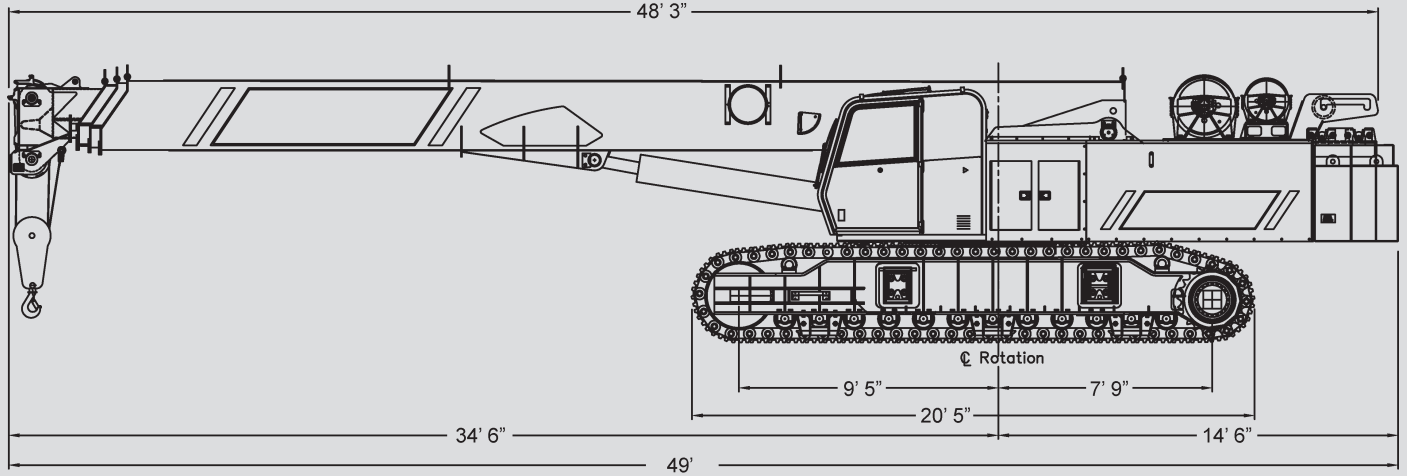

70 t Crawler Crane

Carry Decks

Boom Trucks

Rough Terrain Cranes

All Terrain Cranes

Truck Cranes

Crawler Cranes

Access Platforms

Fork Lifts