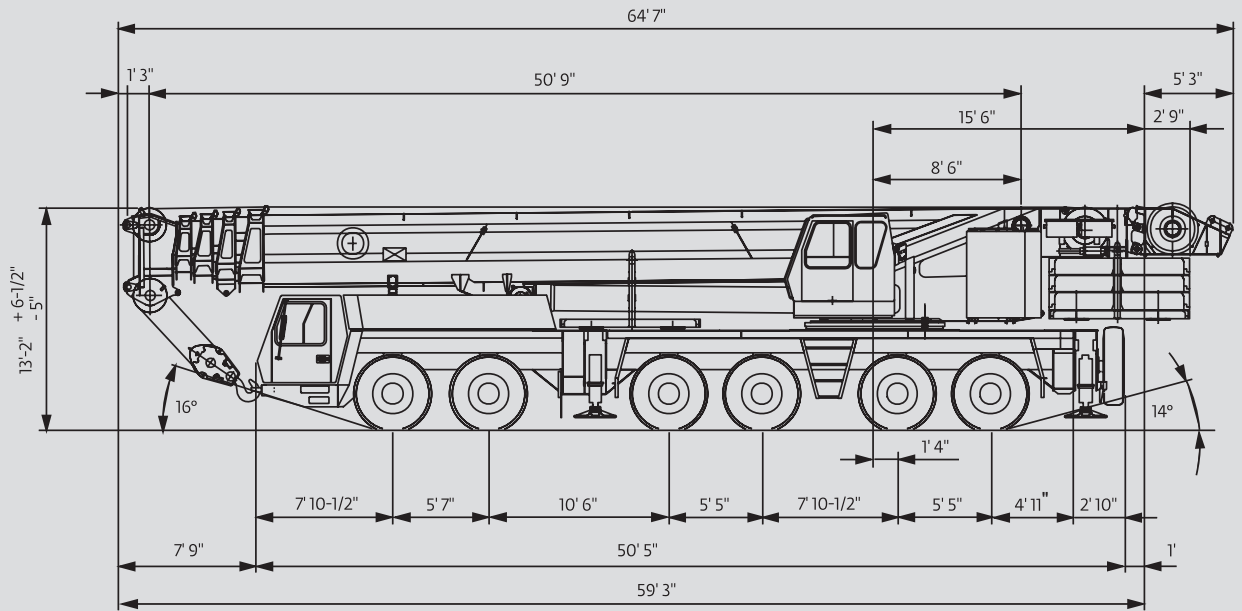

350 t All Terrain Crane

Carry Decks

Boom Trucks

Rough Terrain Cranes

All Terrain Cranes

Truck Cranes

Crawler Cranes

Access Platforms

Fork Lifts