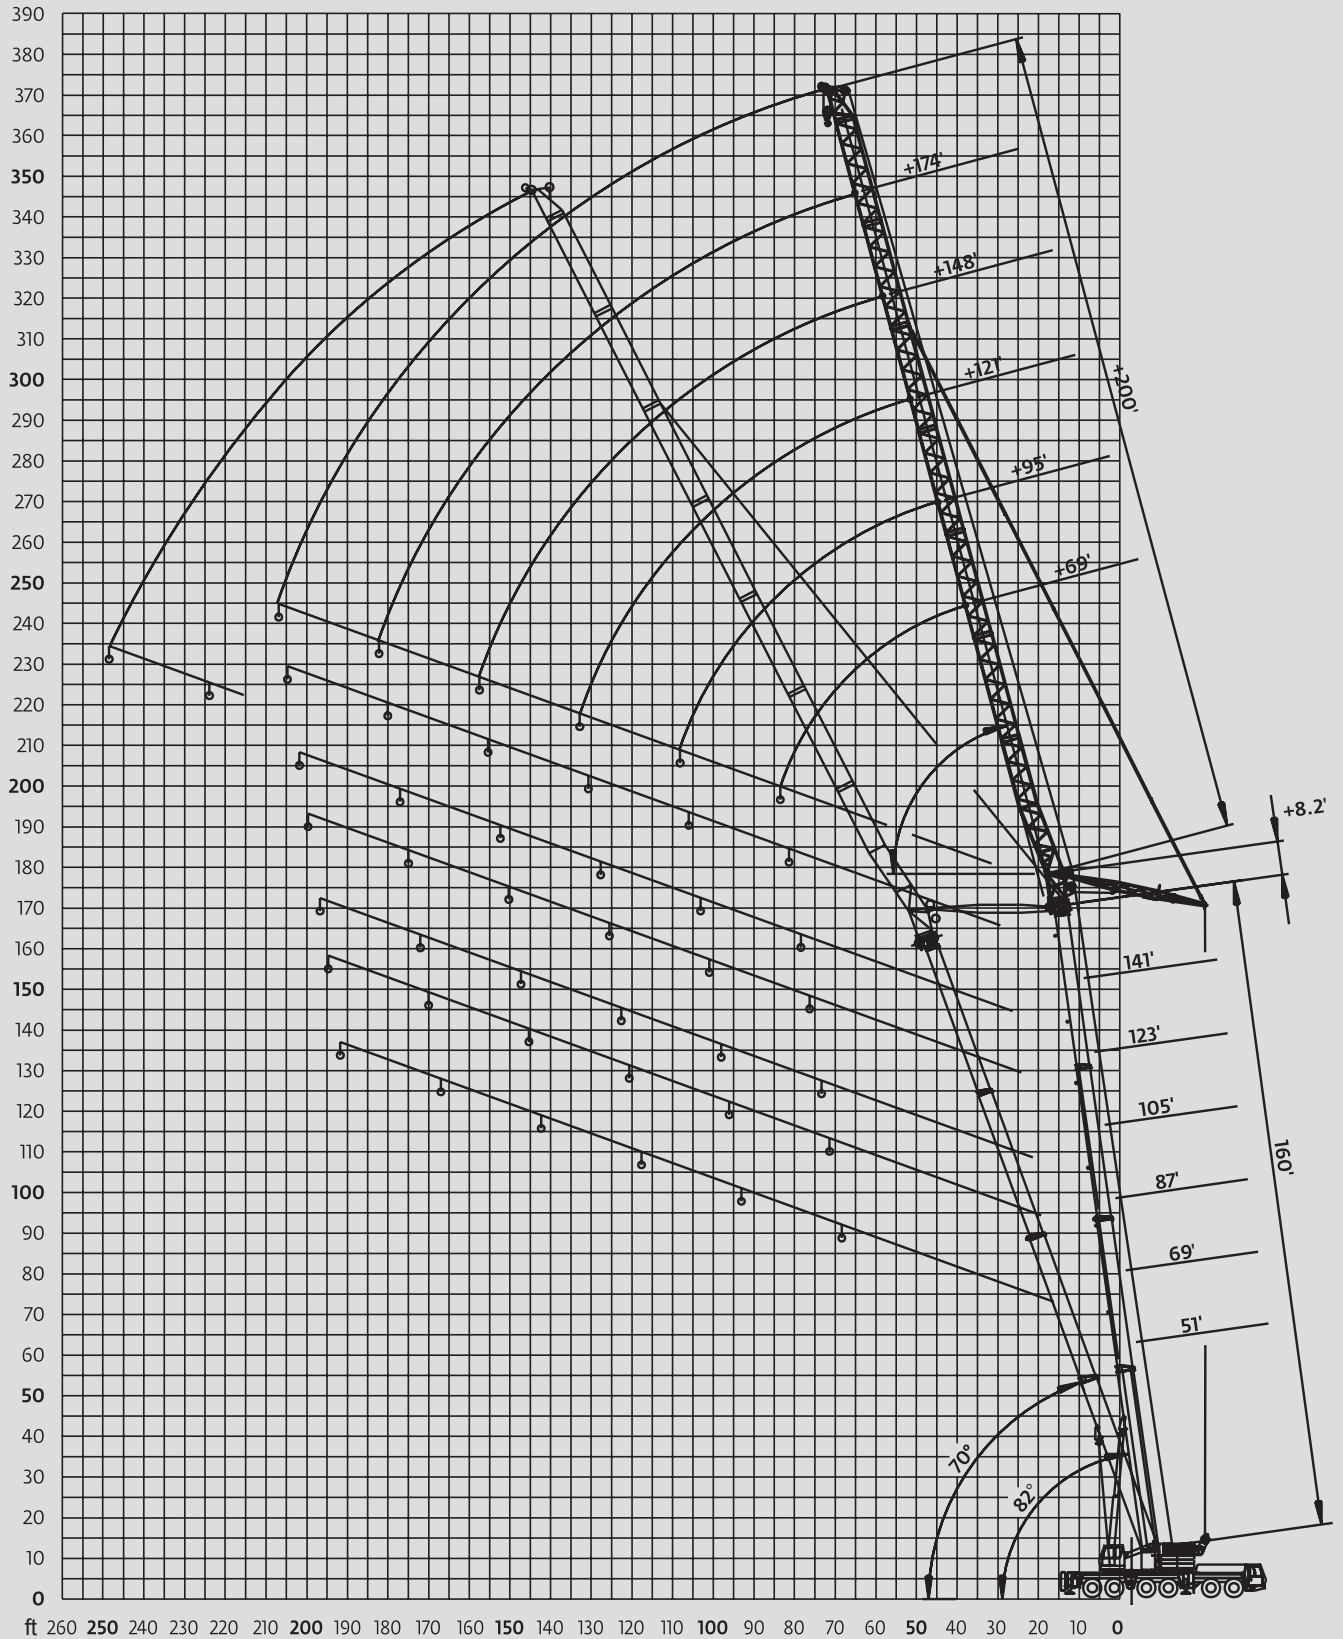

Working range

Fork Lifts Access Platforms Crawler Cranes Truck Cranes All Terrain Cranes Rough Terrain Cranes Boom Trucks Carry Decks

Call us (888) 972-7263

350 t | All Terrain Crane

51-69 ft	69-200 ft	220,400 lbs	28'6"x27'11"	360°
82°			100%	

ft	51						69						ft
	69	95	121	148	174	200	69	95	121	148	174	200	
30	121												30
35	121						114						35
40	119	88					114	79					40
45	103	88					114	79					45
50	88	88	62	43.8			102	78	56				50
55	75	84	62	43.8			88	78	56	39.6			55
60	63	76	61	43.6	31.6		74	78	55	39.6			60
65	52	67	61	43.4	31.4		62	75	55	39.6			65
70		60	59	43.2	31	21.6	50	68	55	39.2	28.2	19.8	70
75		54	56	43	30.4	21.2		60	55	39	28.2	19.8	75
80		47	53	42.6	30.2	20.8		53	54	39	28	19.6	80
85		41.4	48	42.4	29.8	20.4		47	51	38.8	27.8	19.4	85
90		35.4	44	42	29.4	19.6		40.8	48	38.4	27.4	19.4	90
95			40	40.6	28.8	19			45	38.4	27.4	18.8	95
100			36.2	38.6	28.4	18.4			40.6	37.8	27	18	100
105			32.4	36.4	27.6	17.6			36.4	36.2	26.6	17.6	105
110			29	33.6	26.8	17.2			32.6	34.8	26	17	110
115			25.6	31	26	16.6			28.8	33.2	25.4	16.4	115
120				28.4	25.4	15.8				31.4	24.4	15.8	120
125				25.6	24.6	15.4				29	23.8	15.2	125
130				23.4	23.8	14.8				26.2	23.4	14.8	130
135				21.2	22.8	14.2				23.8	22.8	14.2	135
140					22	13.8				21.4	22.2	13.8	140
145					21	13.4					21.6	13.4	145
150					19.2	13					20.4	13	150
155					17.4	12.6					18.8	12.6	155
160					15.6	12.2					17.4	12.2	160
165						11.8					16	11.8	165
170						11.6					14.2	11.6	170
175						11.2						11.2	175
180						10.6						10.8	180
185						10.2						10.4	185
190						10						10.2	190
195												9.8	195