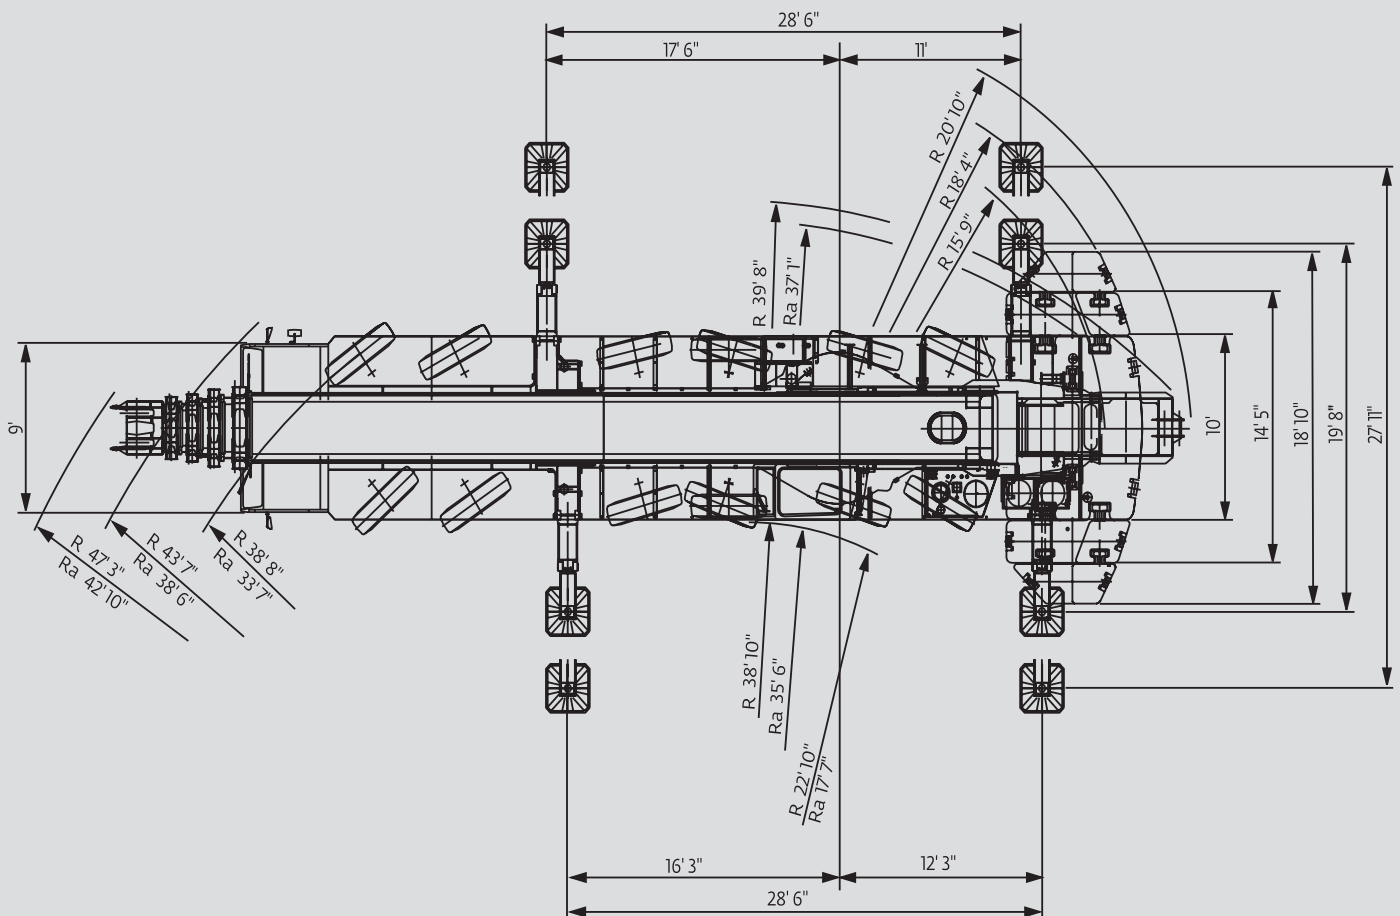

350 t All Terrain Crane

Carry Decks

Boom Trucks

Rough Terrain Cranes

All Terrain Cranes

Truck Cranes

Crawler Cranes

Access Platforms

Fork Lifts